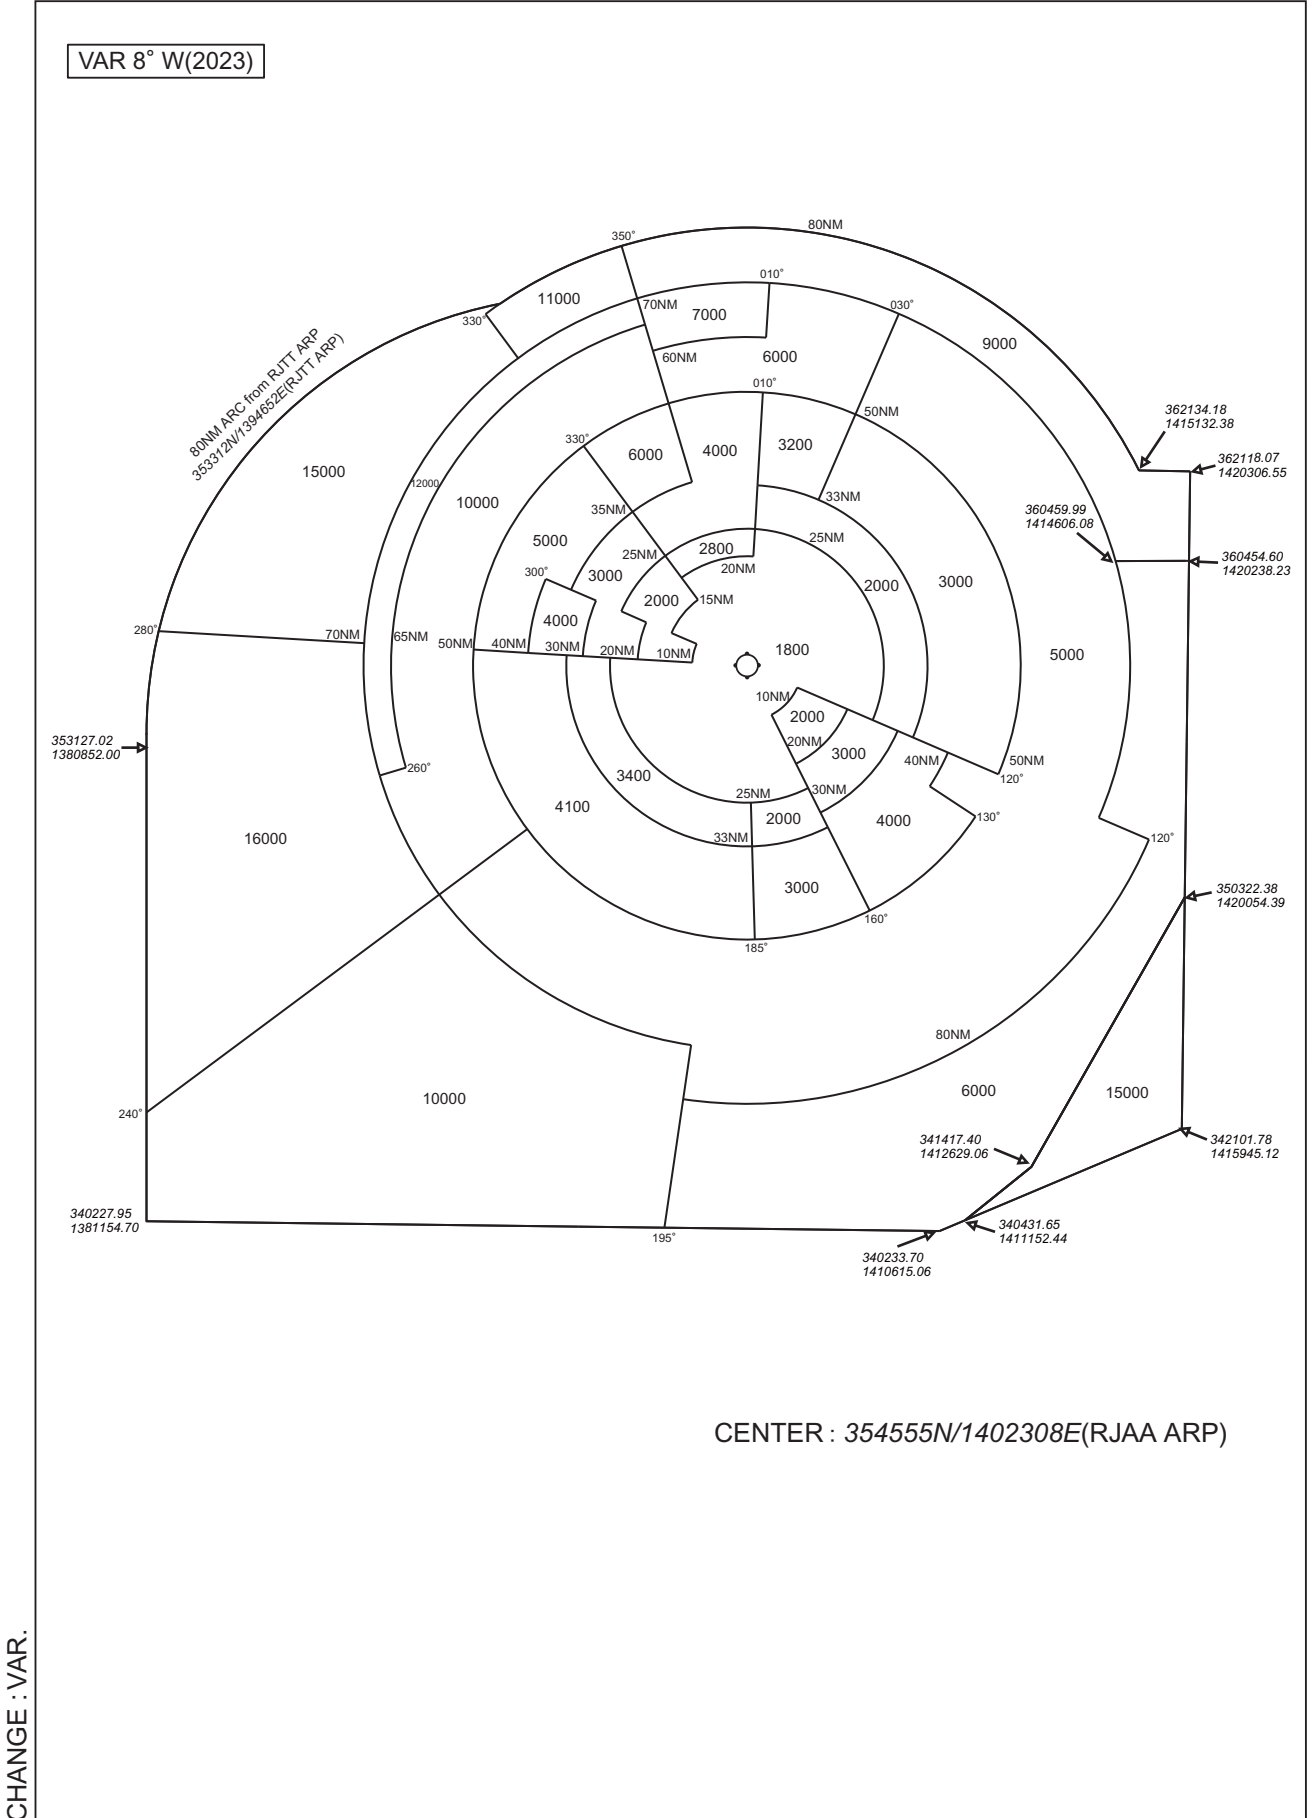

RJAA / NARITA INTL

Minimum Vectoring Altitude CHART

INTENTIONALLY LEFT BLANK