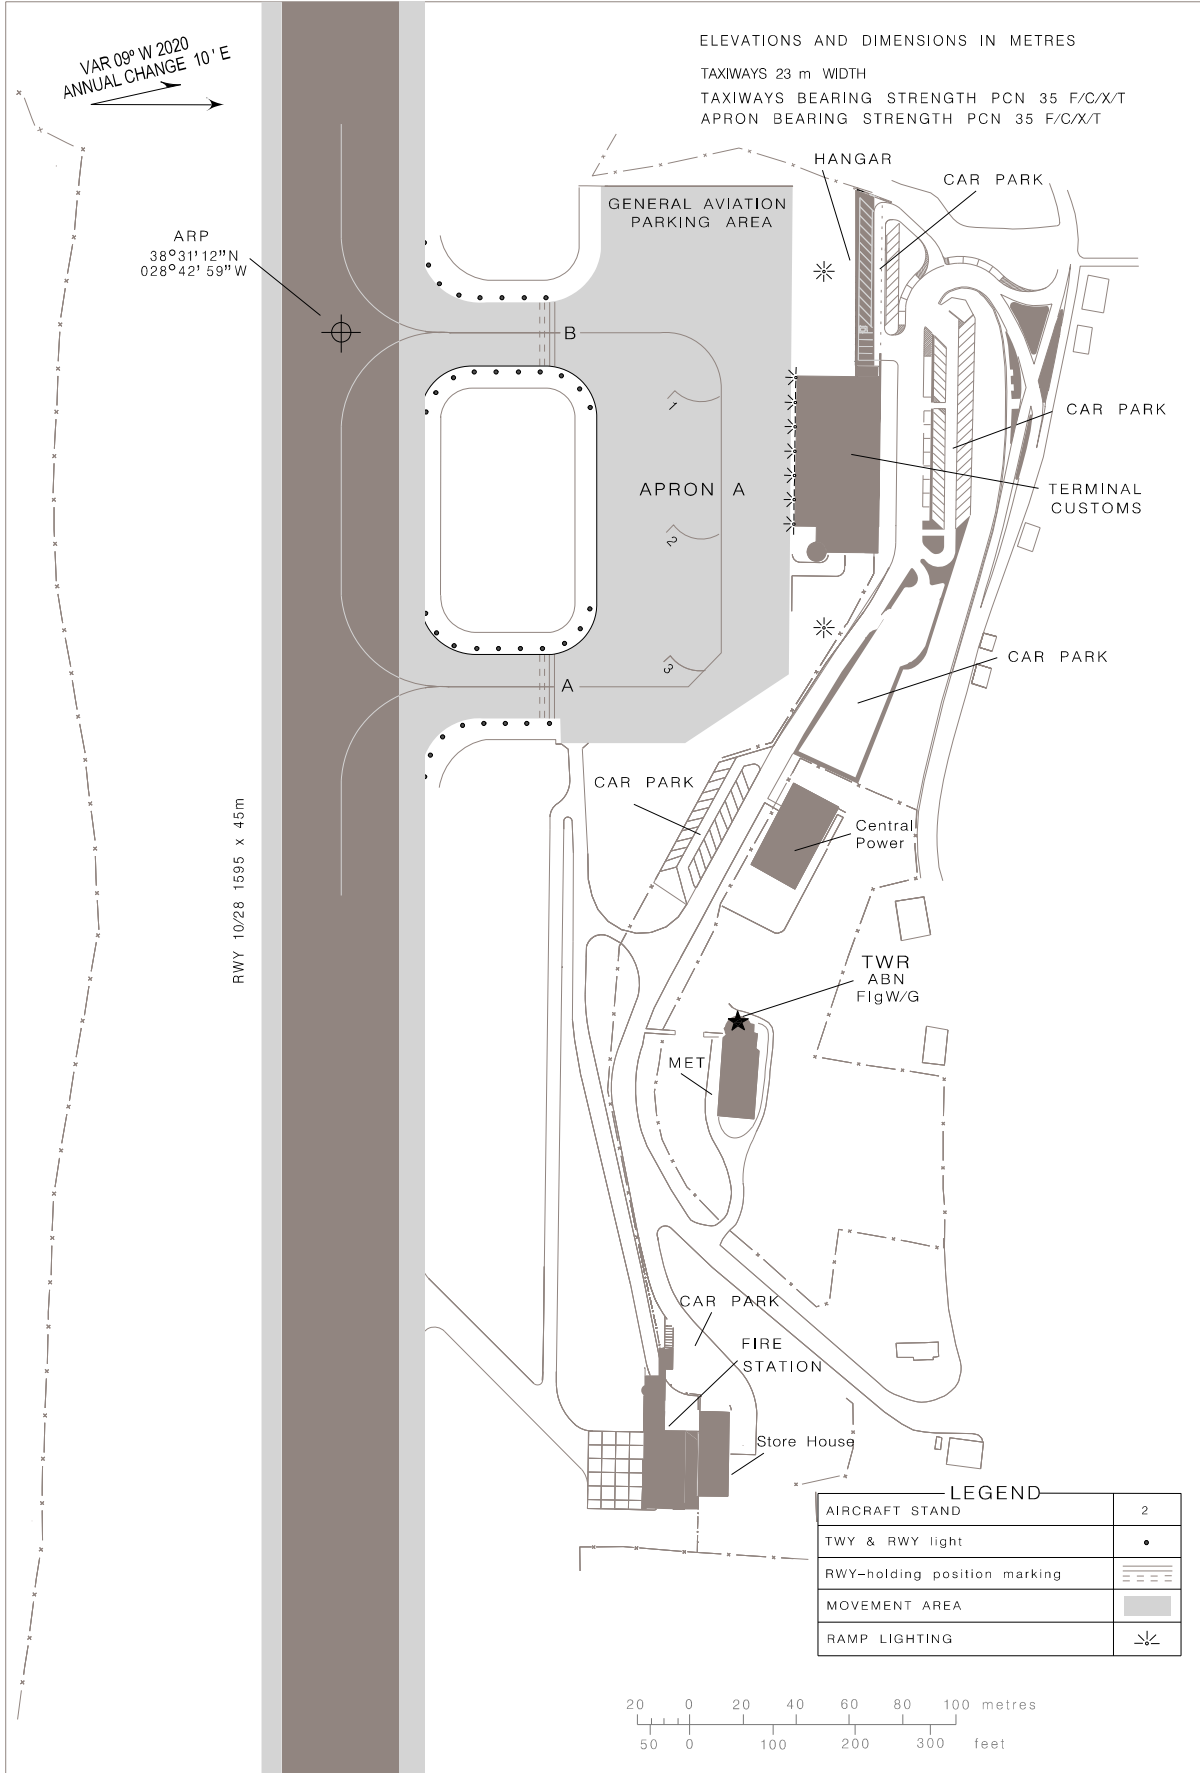

AIRCRAFT PARKING/  
DOCKING CHART-ICAO

APRON ELEV.  
29 m

TWR 118.000

HORTA (LPHR)

Stop Bar lights, legend symbol updated.

THIS PAGE INTENTIONALLY LEFT BLANK