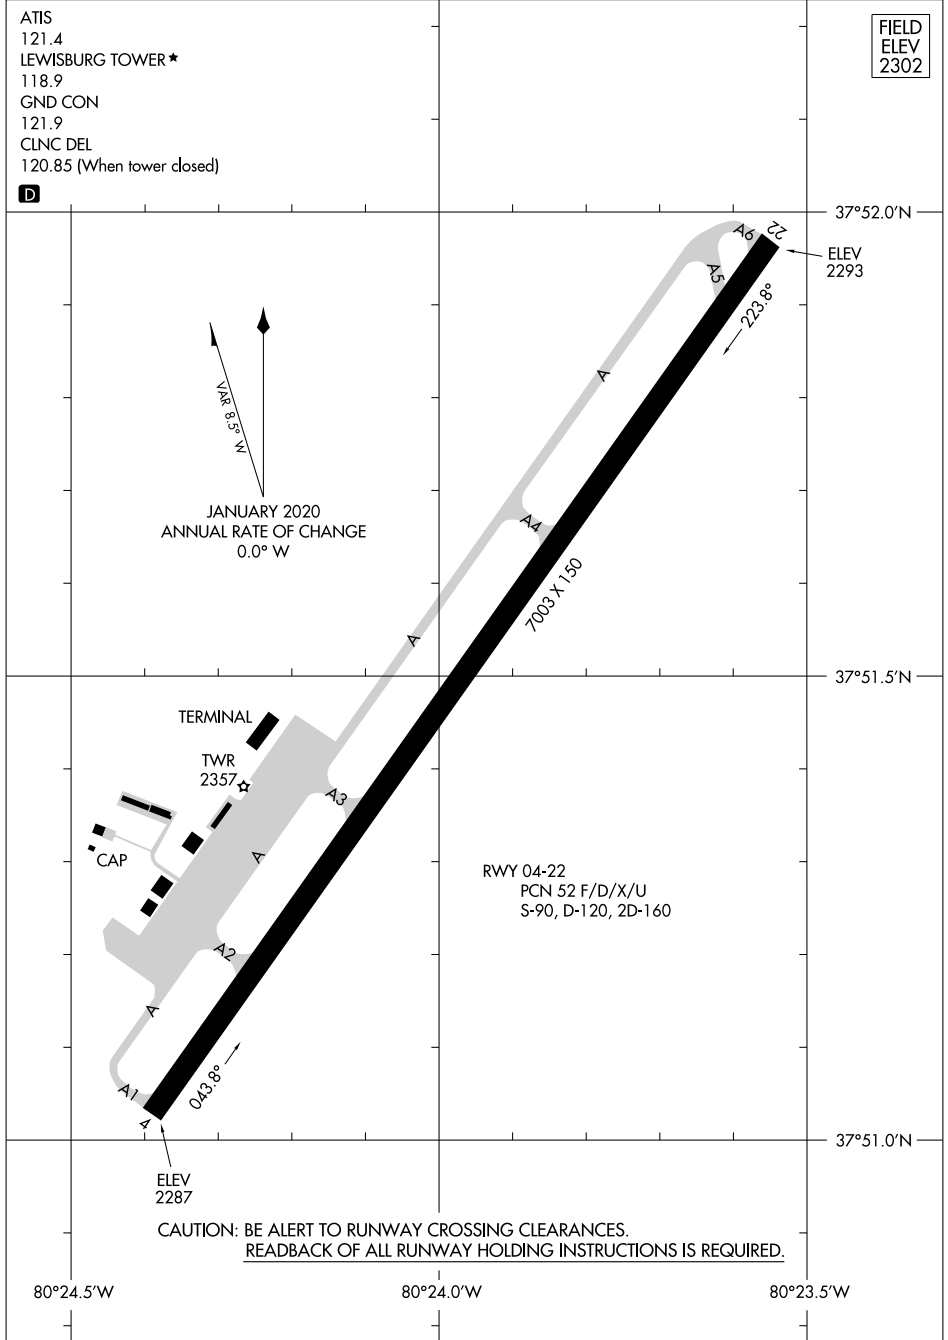

25051

# AIRPORT DIAGRAM

AL-5601 (FAA)

GREENBRIER VALLEY (LWB)  
LEWISBURG, WEST VIRGINIA

ATIS  
 121.4  
 LEWISBURG TOWER ★  
 118.9  
 GND CON  
 121.9  
 CLNC DEL  
 120.85 (When tower closed)

FIELD  
 ELEV  
 2302

D

NE-4, 20 MAR 2025 to 17 APR 2025

NE-4, 20 MAR 2025 to 17 APR 2025

# AIRPORT DIAGRAM

25051

LEWISBURG, WEST VIRGINIA  
GREENBRIER VALLEY (LWB)