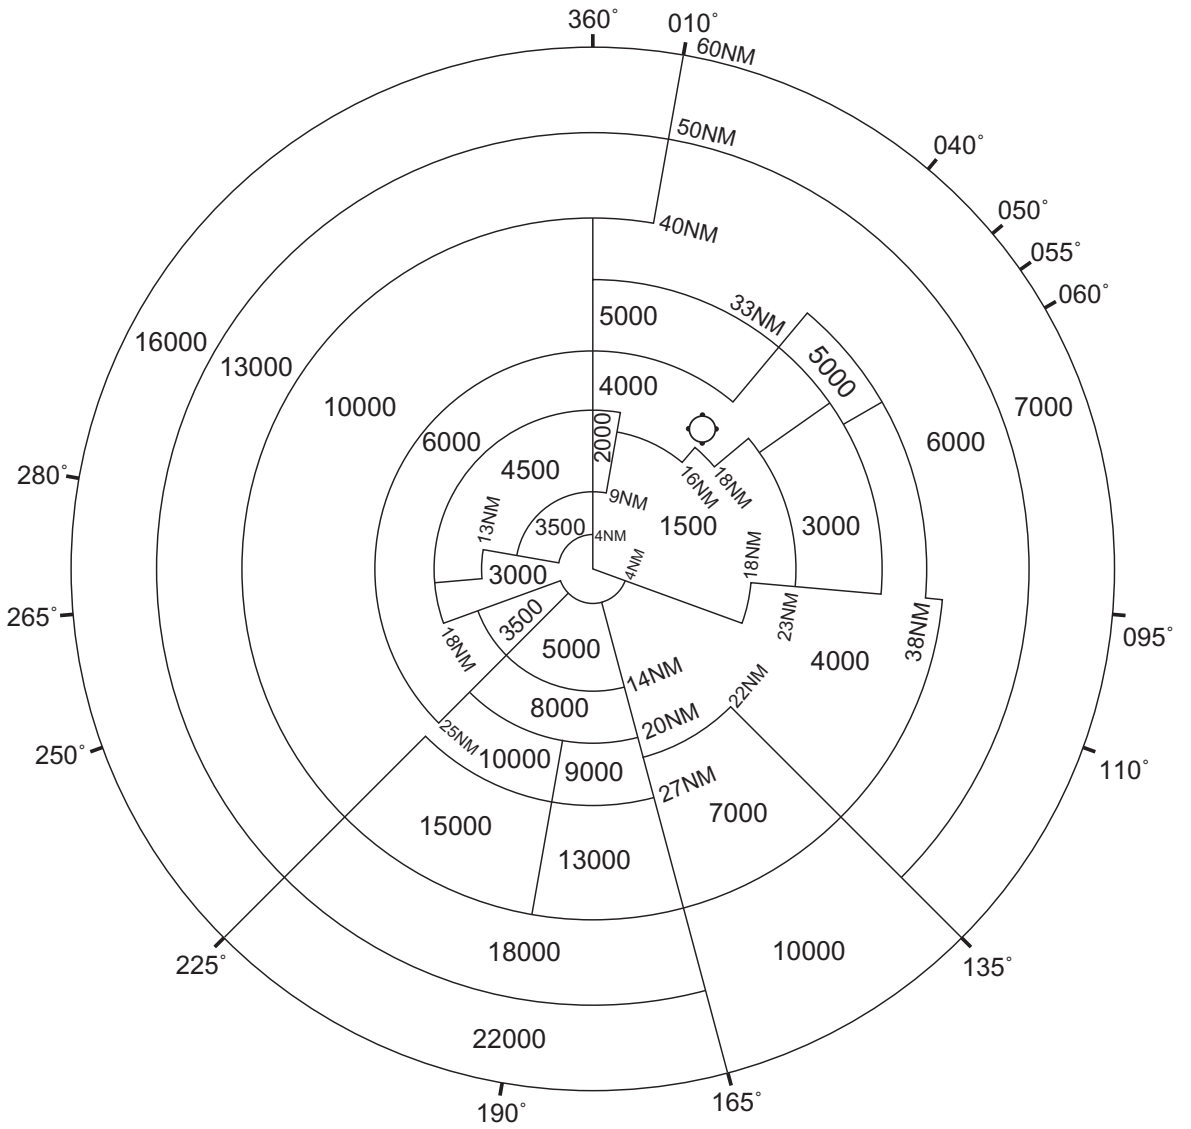

RJDC / YAMAGUCHI-UBE

Minimum Vectoring Altitude CHART

VAR 8°W (2024)

CENTER : 334041N/1310204E (RJFZ RADAR SITE)

CHANGE : VAR.