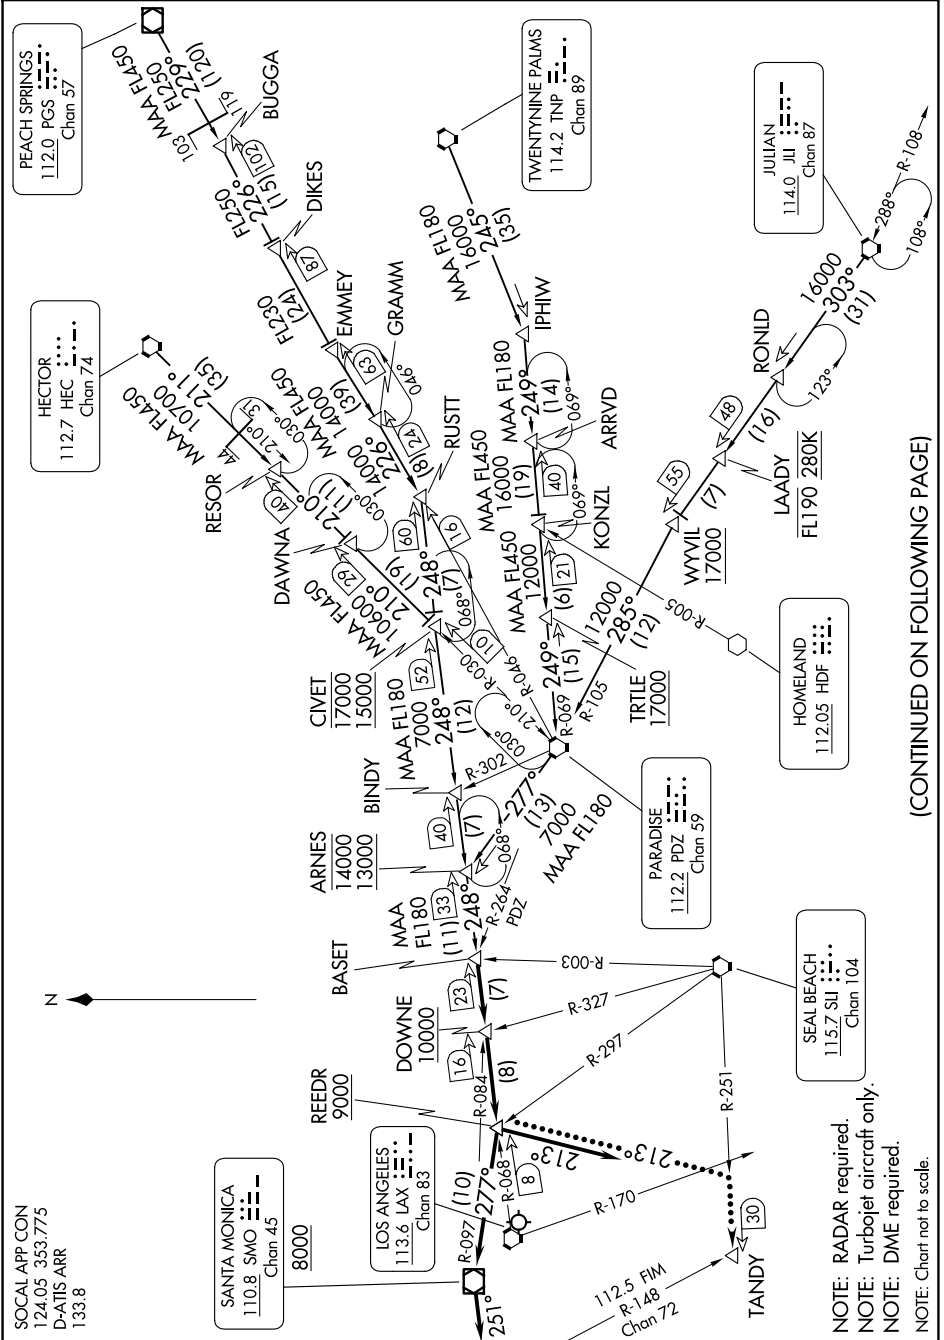

BASET FIVE ARRIVAL

AL-237 (FAA)

LOS ANGELES INTL (LAX)
LOS ANGELES, CALIFORNIA

SW-3, 20 MAR 2025 to 17 APR 2025

SOCAL APP CON
124.05 353.775
D-ATIS ARR
133.8

SANTA MONICA
110.8 SMO
Chan 45

LOS ANGELES
113.6 LAX
Chan 83

112.5 FIM
R-148
Chan 72

PARADISE
112.2 PDZ
Chan 59

SEAL BEACH
115.7 SLI
Chan 104

HOMELAND
112.05 HDF

JULIAN
114.0 JIL
Chan 87

HECTOR
112.7 HEC
Chan 74

PEACH SPRINGS
112.0 PGS
Chan 57

NOTE: RADAR required.
NOTE: Turbojet aircraft only.
NOTE: DME required.
NOTE: Chart not to scale.

(CONTINUED ON FOLLOWING PAGE)

SW-3, 20 MAR 2025 to 17 APR 2025

BASET FIVE ARRIVAL

LOS ANGELES, CALIFORNIA
LOS ANGELES INTL (LAX)