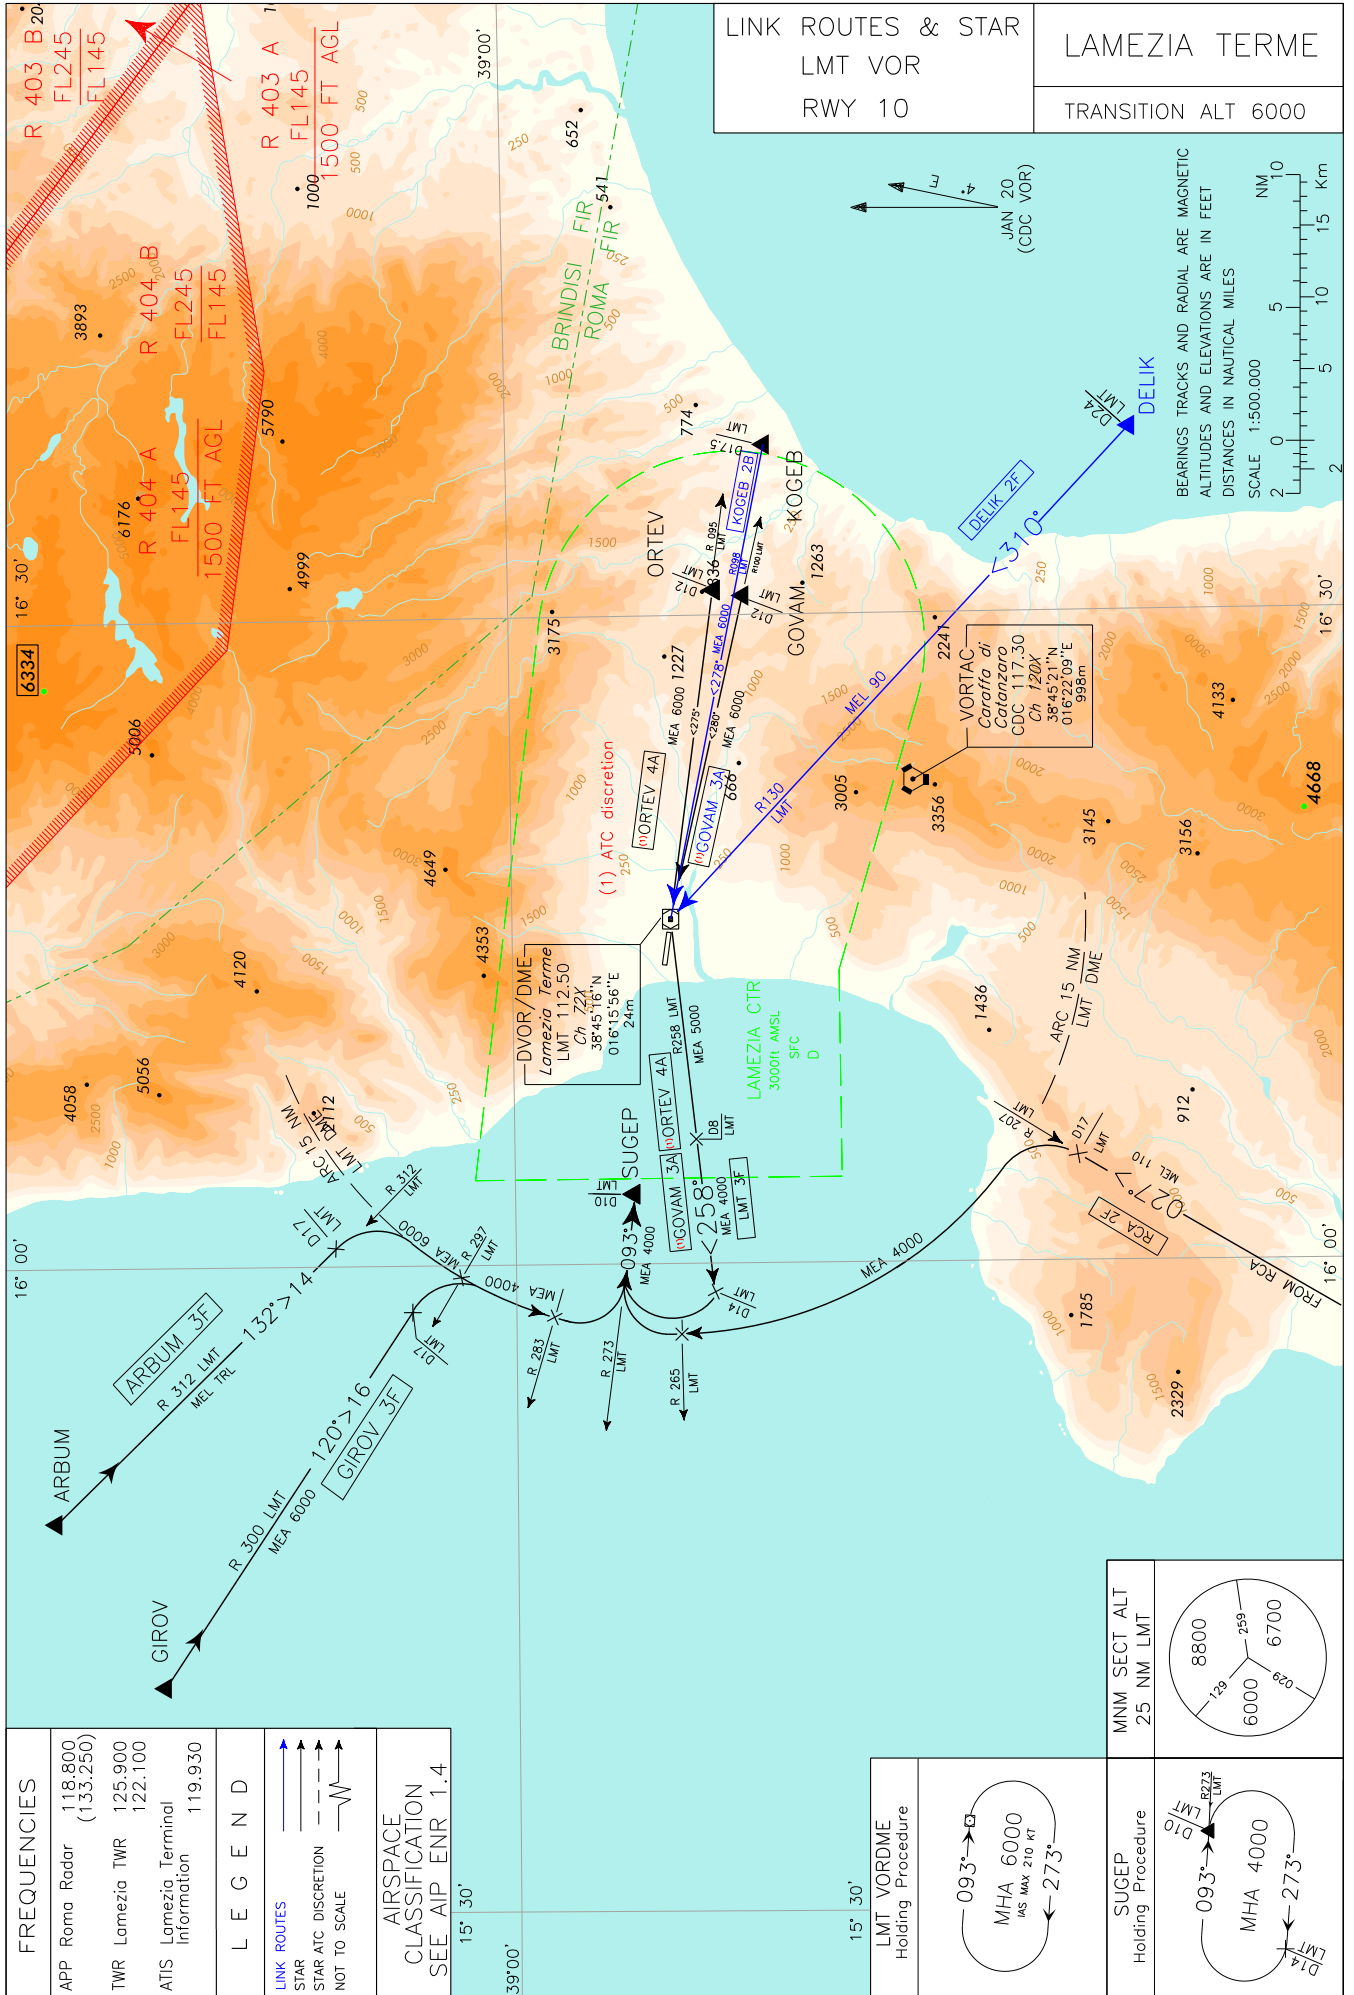

CHANGE: MAG VAR AND BOX FREQ UPDATED

<b>FREQUENCIES</b>	APP Roma Radar (133.250)
TWR Lamezia TWR	125.900 122.100
ATIS Lamezia Terminal Information	119.930
<b>LEGEND</b>	
LINK ROUTES	→
STAR	→
STAR ATC DISCRETION	- - -
NOT TO SCALE	~
<b>AIRSPACE CLASSIFICATION</b>	SEE AIP ENR 1.4

<b>LMT VORDME</b> Holding Procedure	
<b>SUGEP</b> Holding Procedure	
<b>MNM SECT ALT</b> 25 NM LMT	