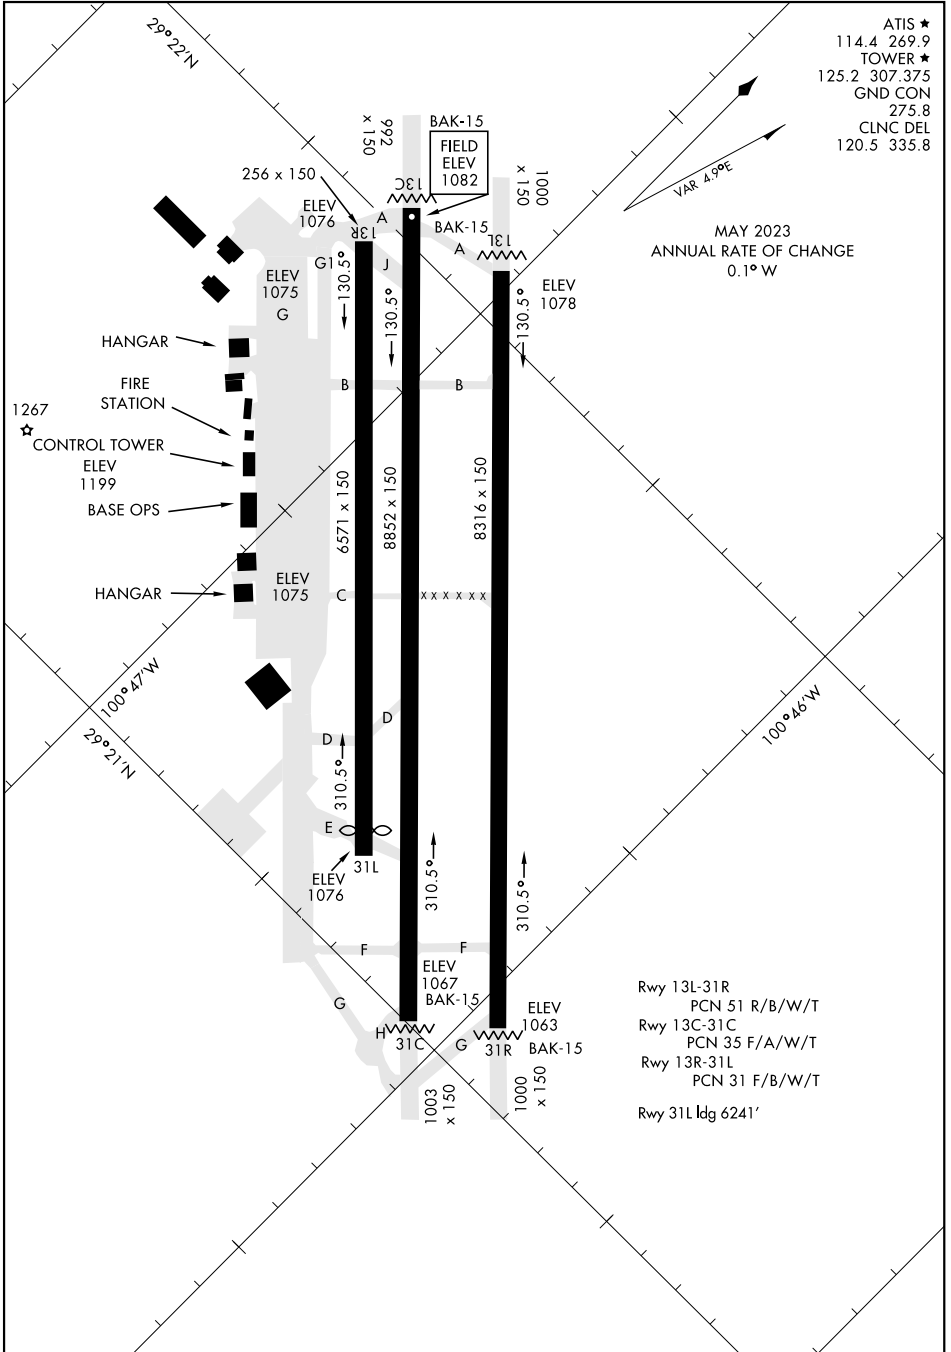

# AIRPORT DIAGRAM

[USAF]

LAUGHLIN AFB (KDLF)

DEL RIO, TEXAS

- ATIS ★ 114.4 269.9
- TOWER ★ 125.2 307.375
- GND CON 275.8
- CLNC DEL 120.5 335.8

MAY 2023  
ANNUAL RATE OF CHANGE  
0.1° W

SC-3, 20 MAR 2025 to 17 APR 2025

SC-3, 20 MAR 2025 to 17 APR 2025

# AIRPORT DIAGRAM

DEL RIO, TEXAS

LAUGHLIN AFB (KDLF)