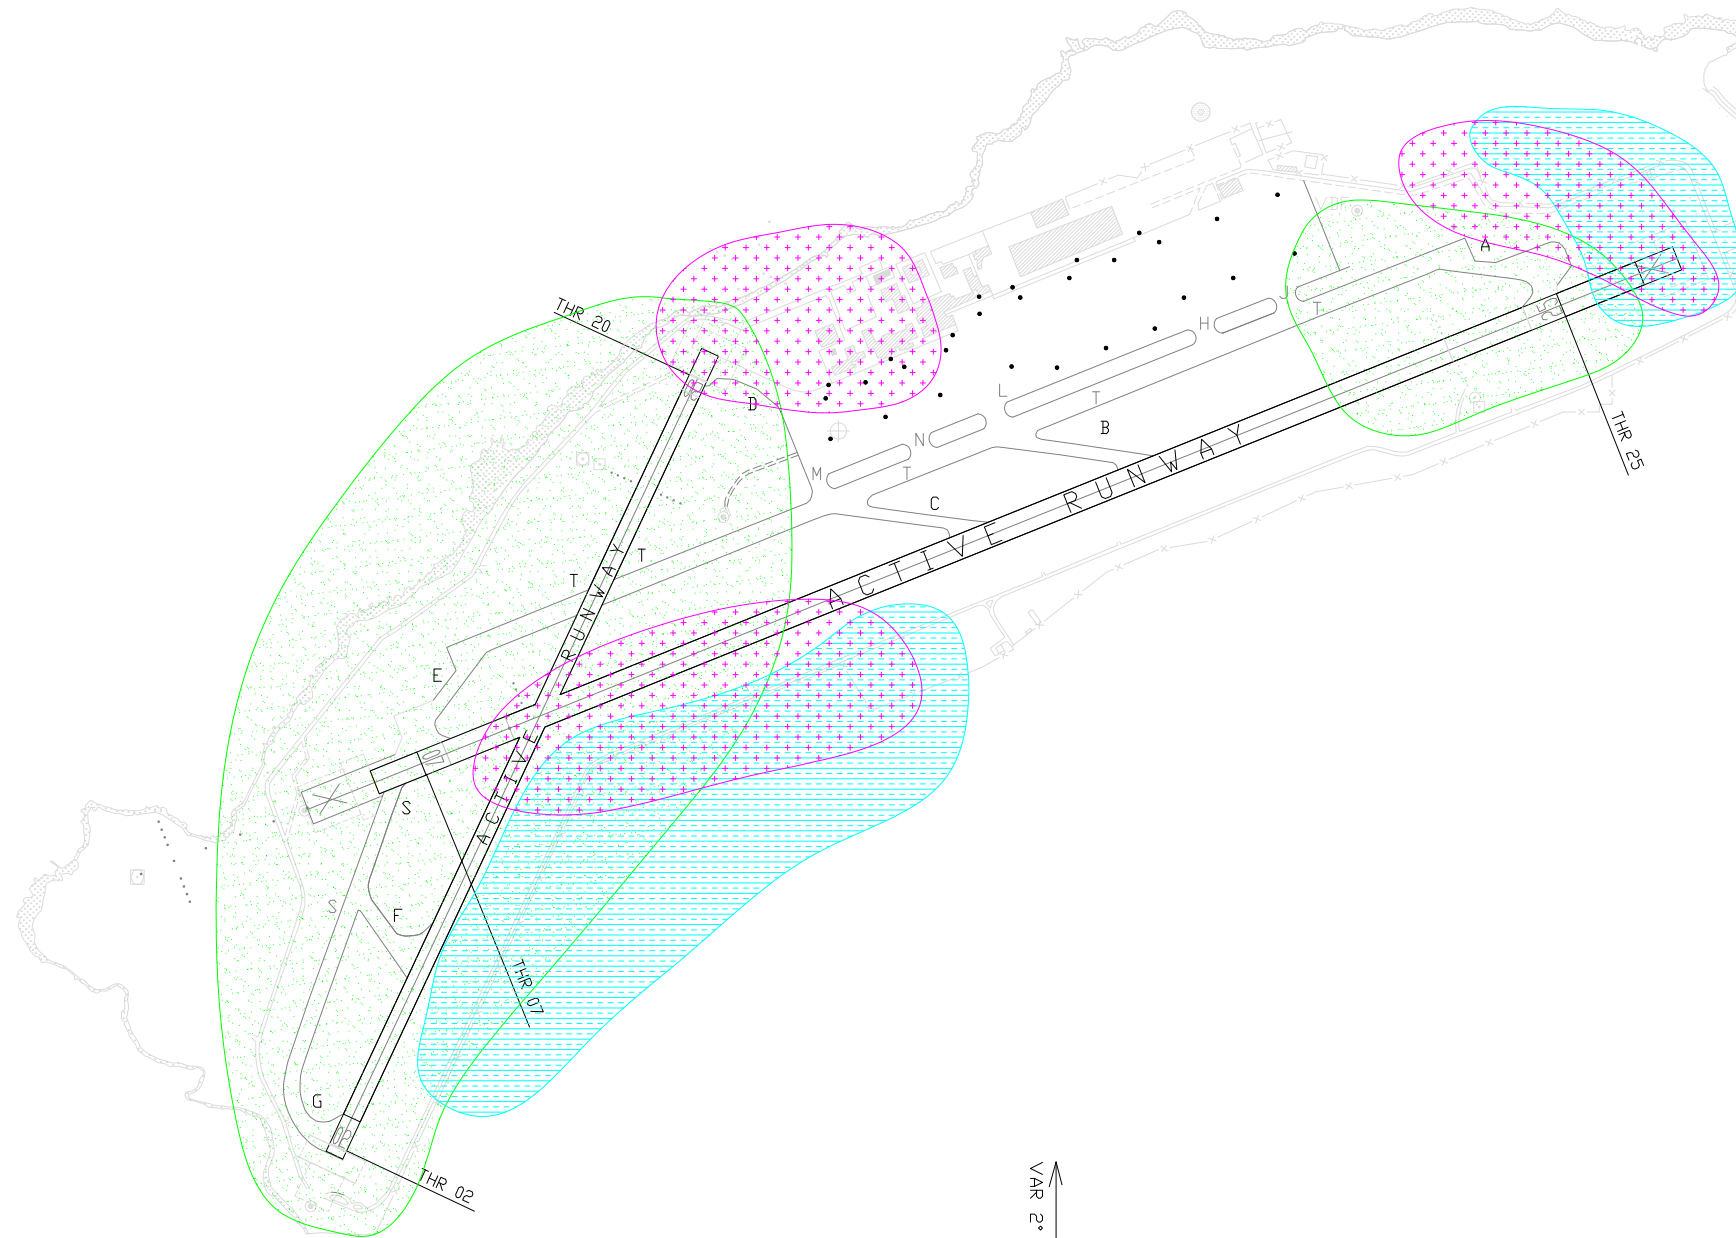

BIRD CONCENTRATIONS

PALERMO / PUNTA RAISI

L I C J

38°10'55" N 013°05'58" E

- GABBIANO REALE MEDITERRANEO / YELLOW-LEGGED GULL
- STORNO / EUROPEAN STARLING
- PICCIONE DOMESTICO / FERAL PIGEON

For further information see AD2 LICJ tab 23

CHANGE: Updated chart

Annual rate of change 5' E

Data surveyed from 01/01/2021 to 31/12/2023

Data provided by GESAP S.p.A.