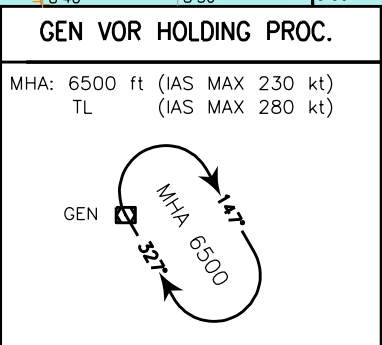

FREQUENCIES	
APP	Genova APP/Radar 119.600 Genova Radar (119.850)
TWR	Genova TWR 118.600
ATIS	Genova Terminal Information 122.830

LEGEND	
	CTR
	LINK Routes
	STAR
	STAR (ATC discretion)

CHANGE: LI D11 NOV LIGURE DANGER AREA WITHDRAWN