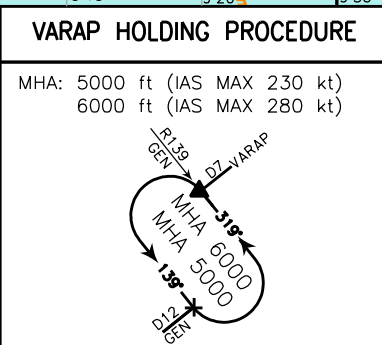

FREQUENCIES	
APP	Genova APP/Radar 119.600 Genova Radar (119.850)
TWR	Genova TWR 118.600
ATIS	Genova Terminal Information 122.830

LEGEND	
	CTR
	LINK Routes
	STAR
	STAR (ATC discretion)

CHANGE: LI D11 NOV LIGURE DANGER AREA WITHDRAWN