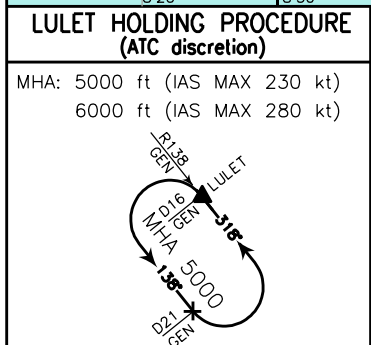

FREQUENCIES	
APP	Genova APP/Radar 119.600 Genova Radar (119.850)
TWR	Genova TWR 118.600
ATIS	Genova Terminal Information 122.830

LEGEND	
	CTR
	LINK Routes
	STAR
	STAR (ATC discretion)

CHANGE: LI D11 NOV LIGURE DANGER AREA WITHDRAWN