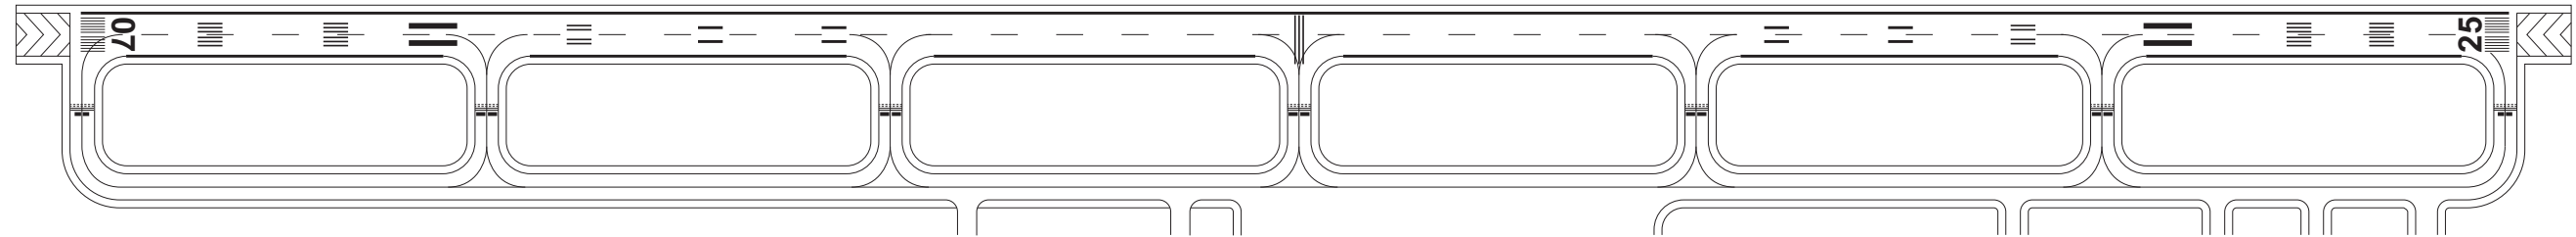

AERODROME CHART

KUMAMOTO AIRPORT
ELEV 192.7m(632ft)

MARKING AIDS

CHANGE : Spot 1R installed.