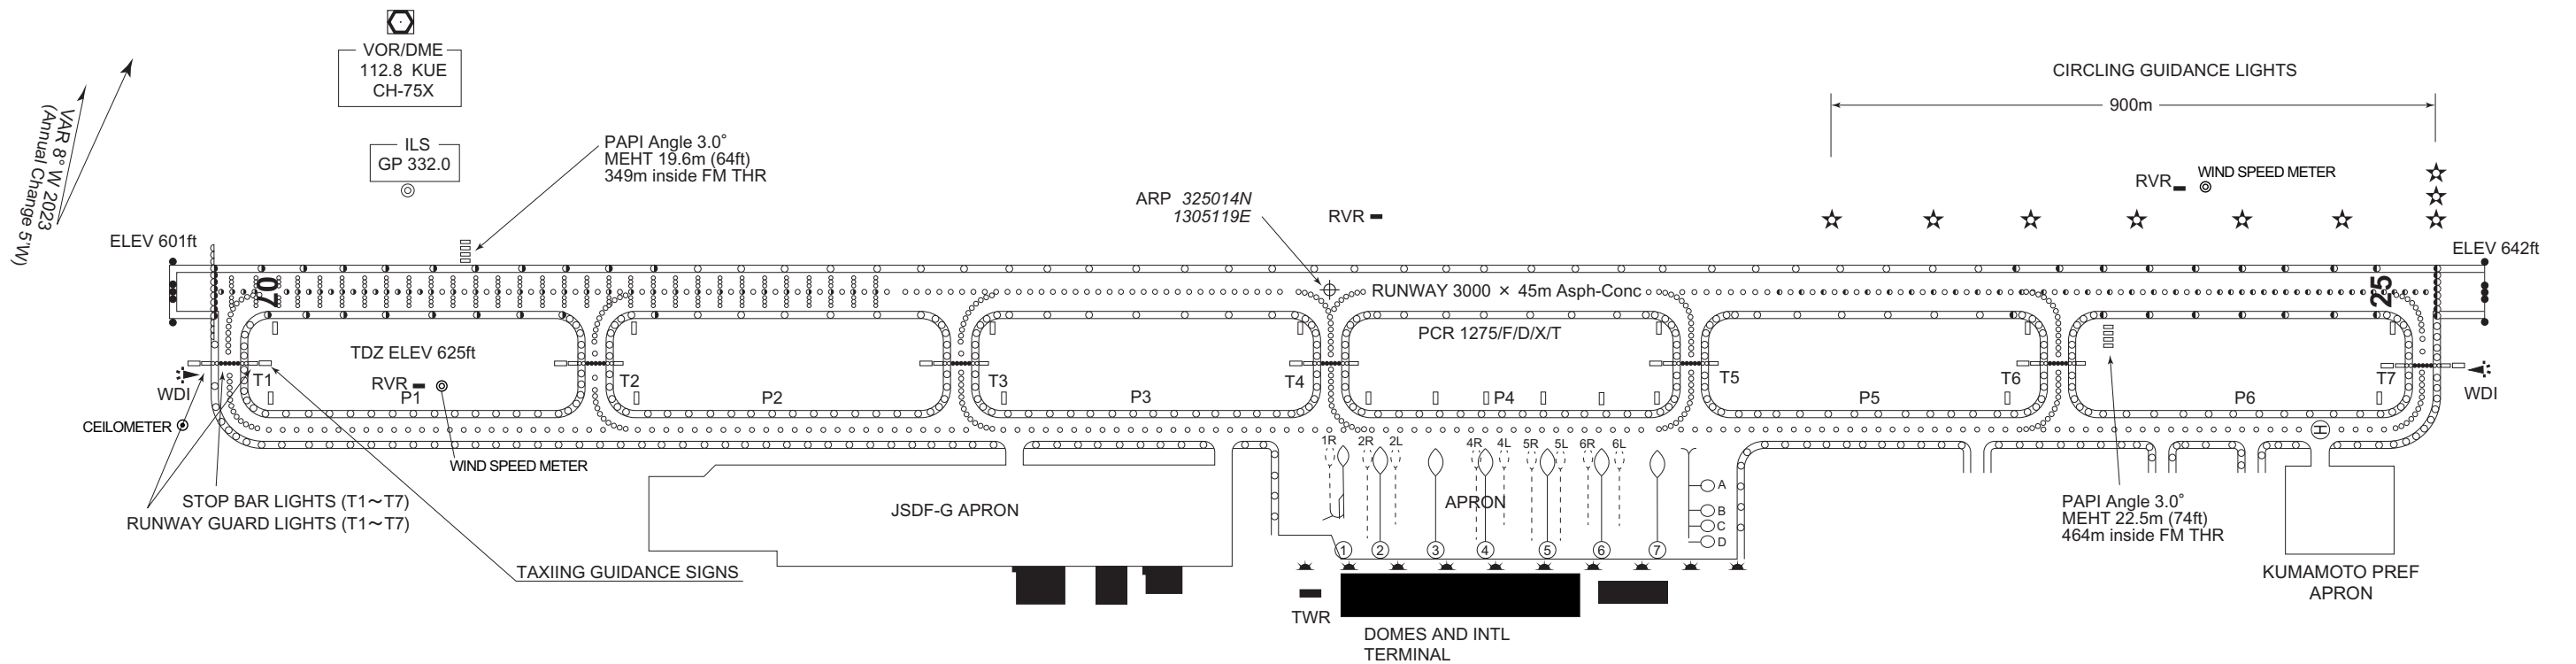

AERODROME CHART

KUMAMOTO AIRPORT
ELEV 192.7m(632ft)

MARKING AIDS

CHANGE : Spot 1R installed.