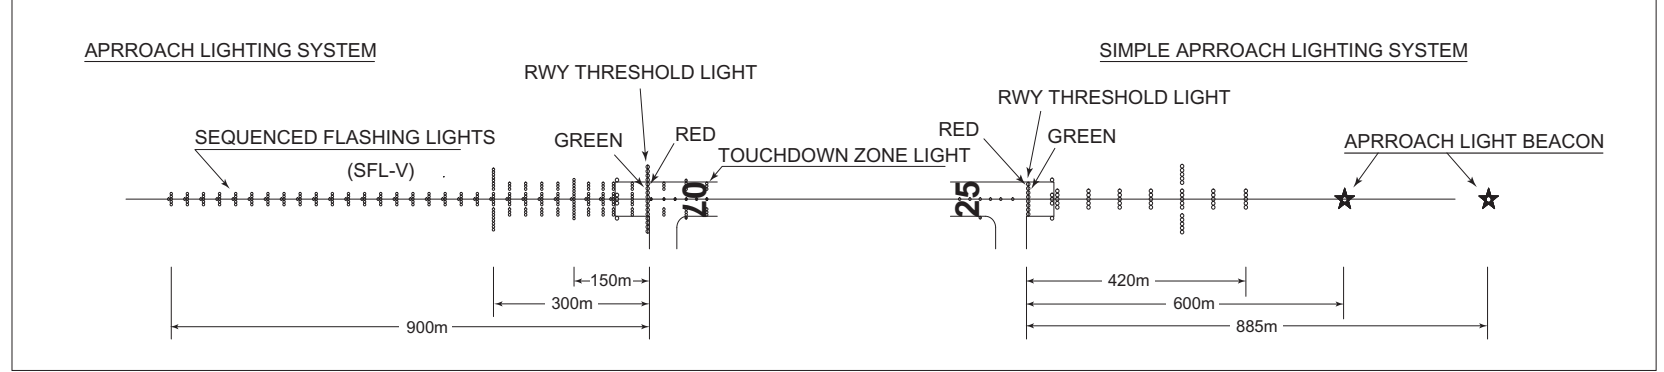

AERODROME CHART

KUMAMOTO AIRPORT
ELEV 192.7m(632ft)

MARKING AIDS

CHANGE : Spot 1R installed.