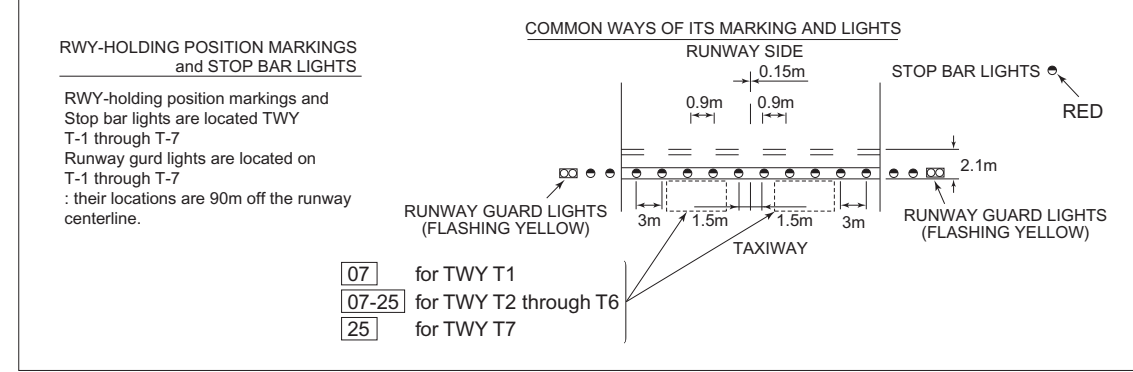

AERODROME CHART

KUMAMOTO AIRPORT
ELEV 192.7m(632ft)

MARKING AIDS

CHANGE : Spot 1R installed.