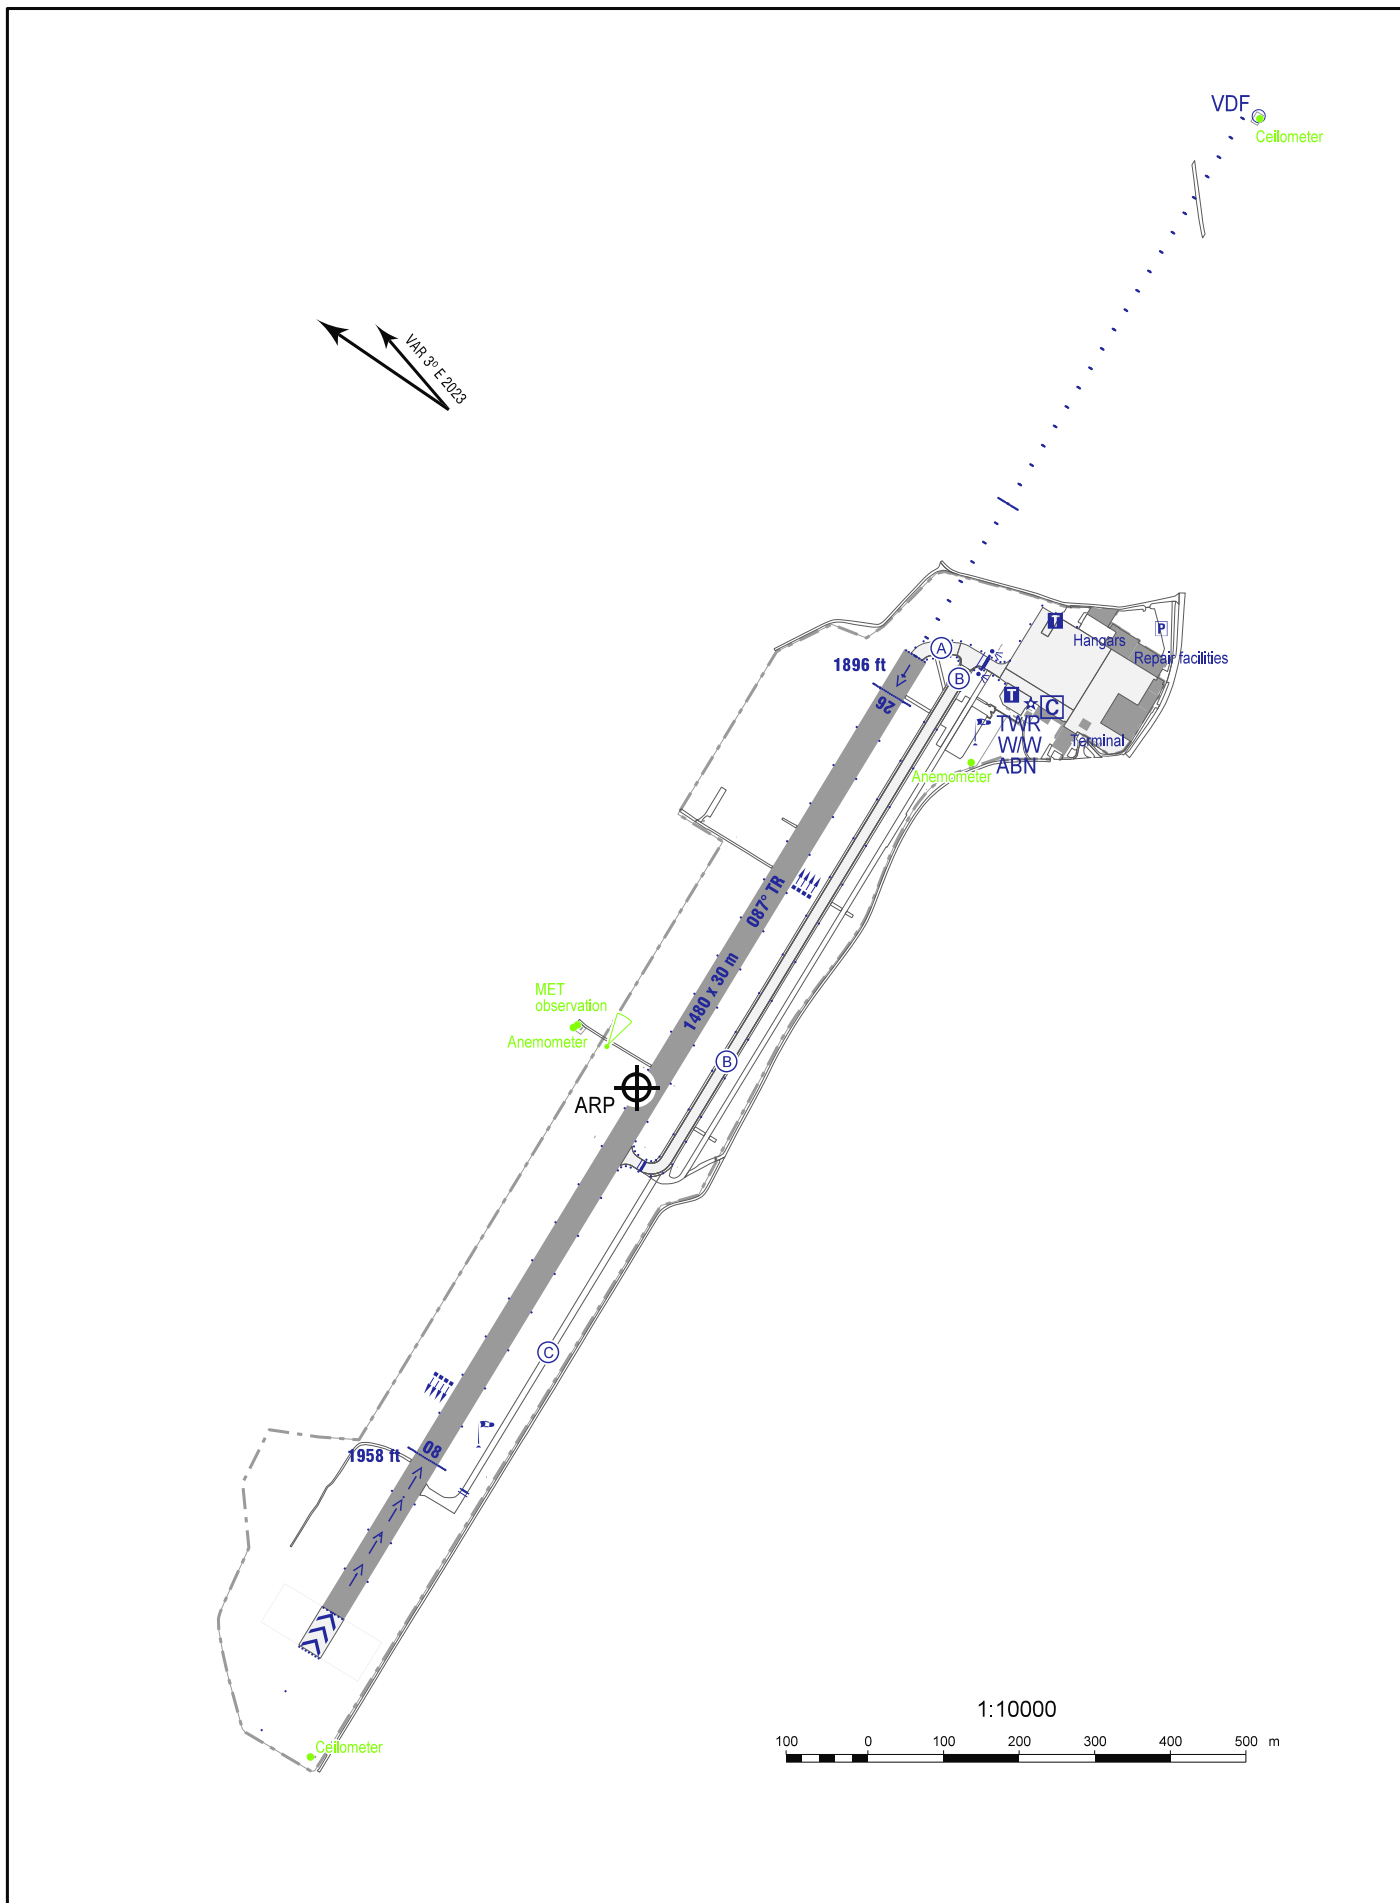

AERODROME CHART - ICAO

ARP 1921 ft	AERODROME
N 50° 17' 19.81"	ELEVATION
E 011° 51' 17.71"	1960 ft

HOF TOWER	124.355
-----------	---------

HOF-PLAUEN

Correction: Holding points TWY B and C, VDF, topo.