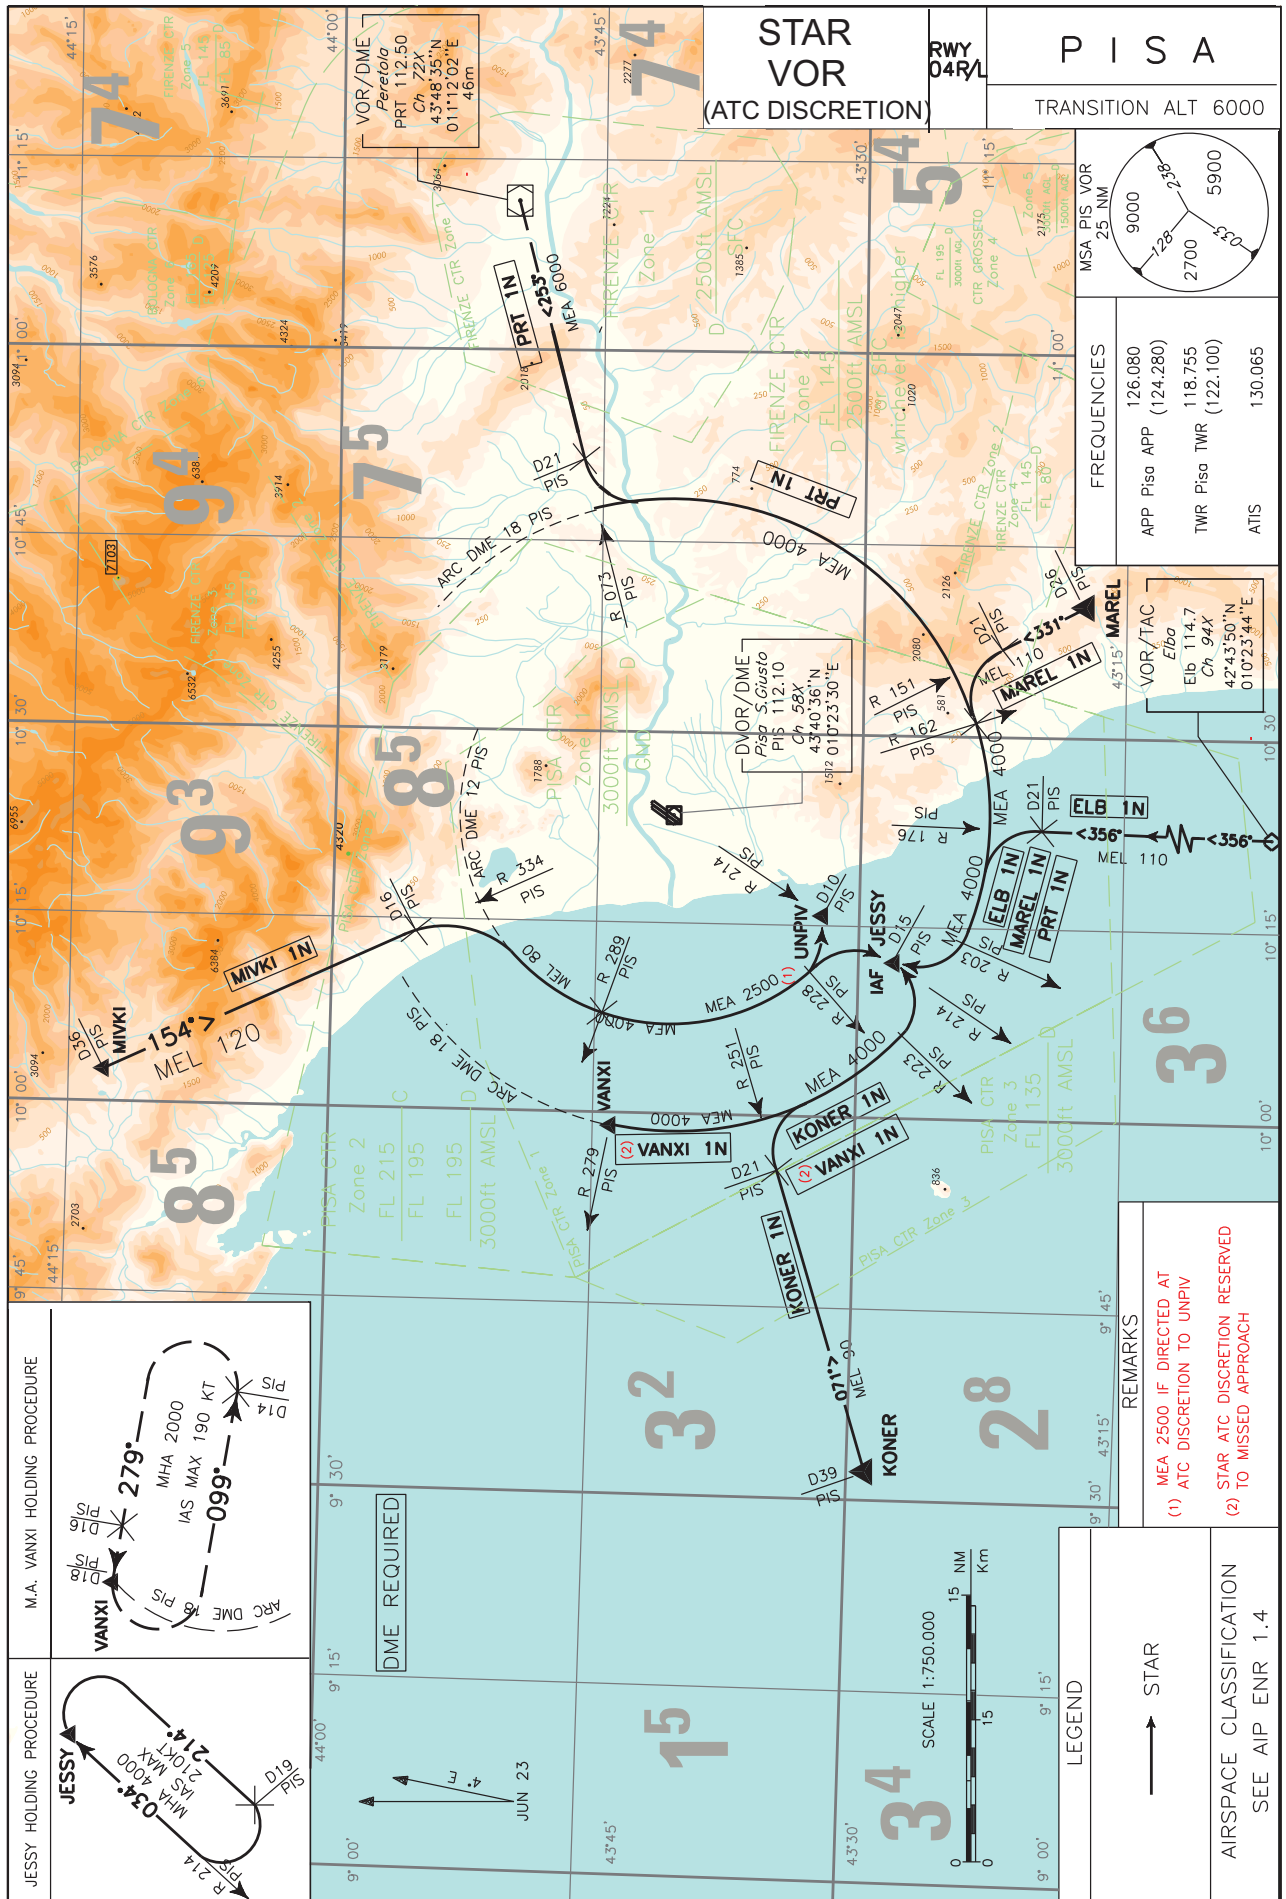

10° 00'

CHANGE: STAR RWY 04R/L AND RWY 22R/L ATC DISCRETION

Edited by AM - CIGA