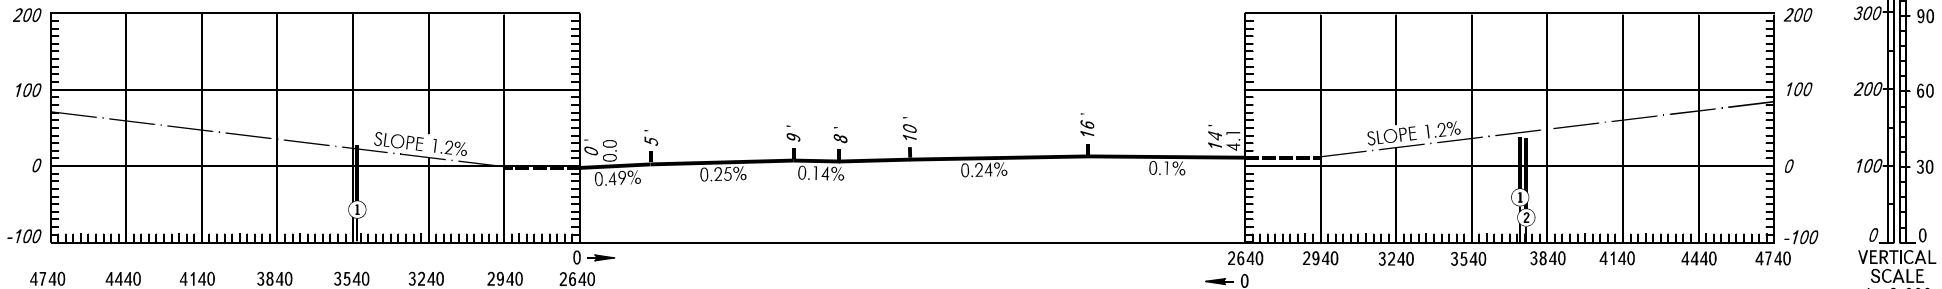

# AERODROME OBSTACLE CHART - ICAO

TYPE **A** (OPERATING LIMITATIONS)

DIMENSIONS IN METRES, ELEVATIONS IN *FEET* AND METRES

**MAKHACHKALA, RUSSIA**  
UYTASH  
RWY 14/32

MAGNETIC VARIATION 7°E

| DECLARED DISTANCES |                                    |        |
|--------------------|------------------------------------|--------|
| RWY 14             |                                    | RWY 32 |
| 2640               | TAKE-OFF RUN AVAILABLE             | 2640   |
| 2940               | TAKE-OFF DISTANCE AVAILABLE        | 2940   |
| 2640               | ACCELERATE-STOP DISTANCE AVAILABLE | 2640   |
| 2640               | LANDING DISTANCE AVAILABLE         | 2640   |