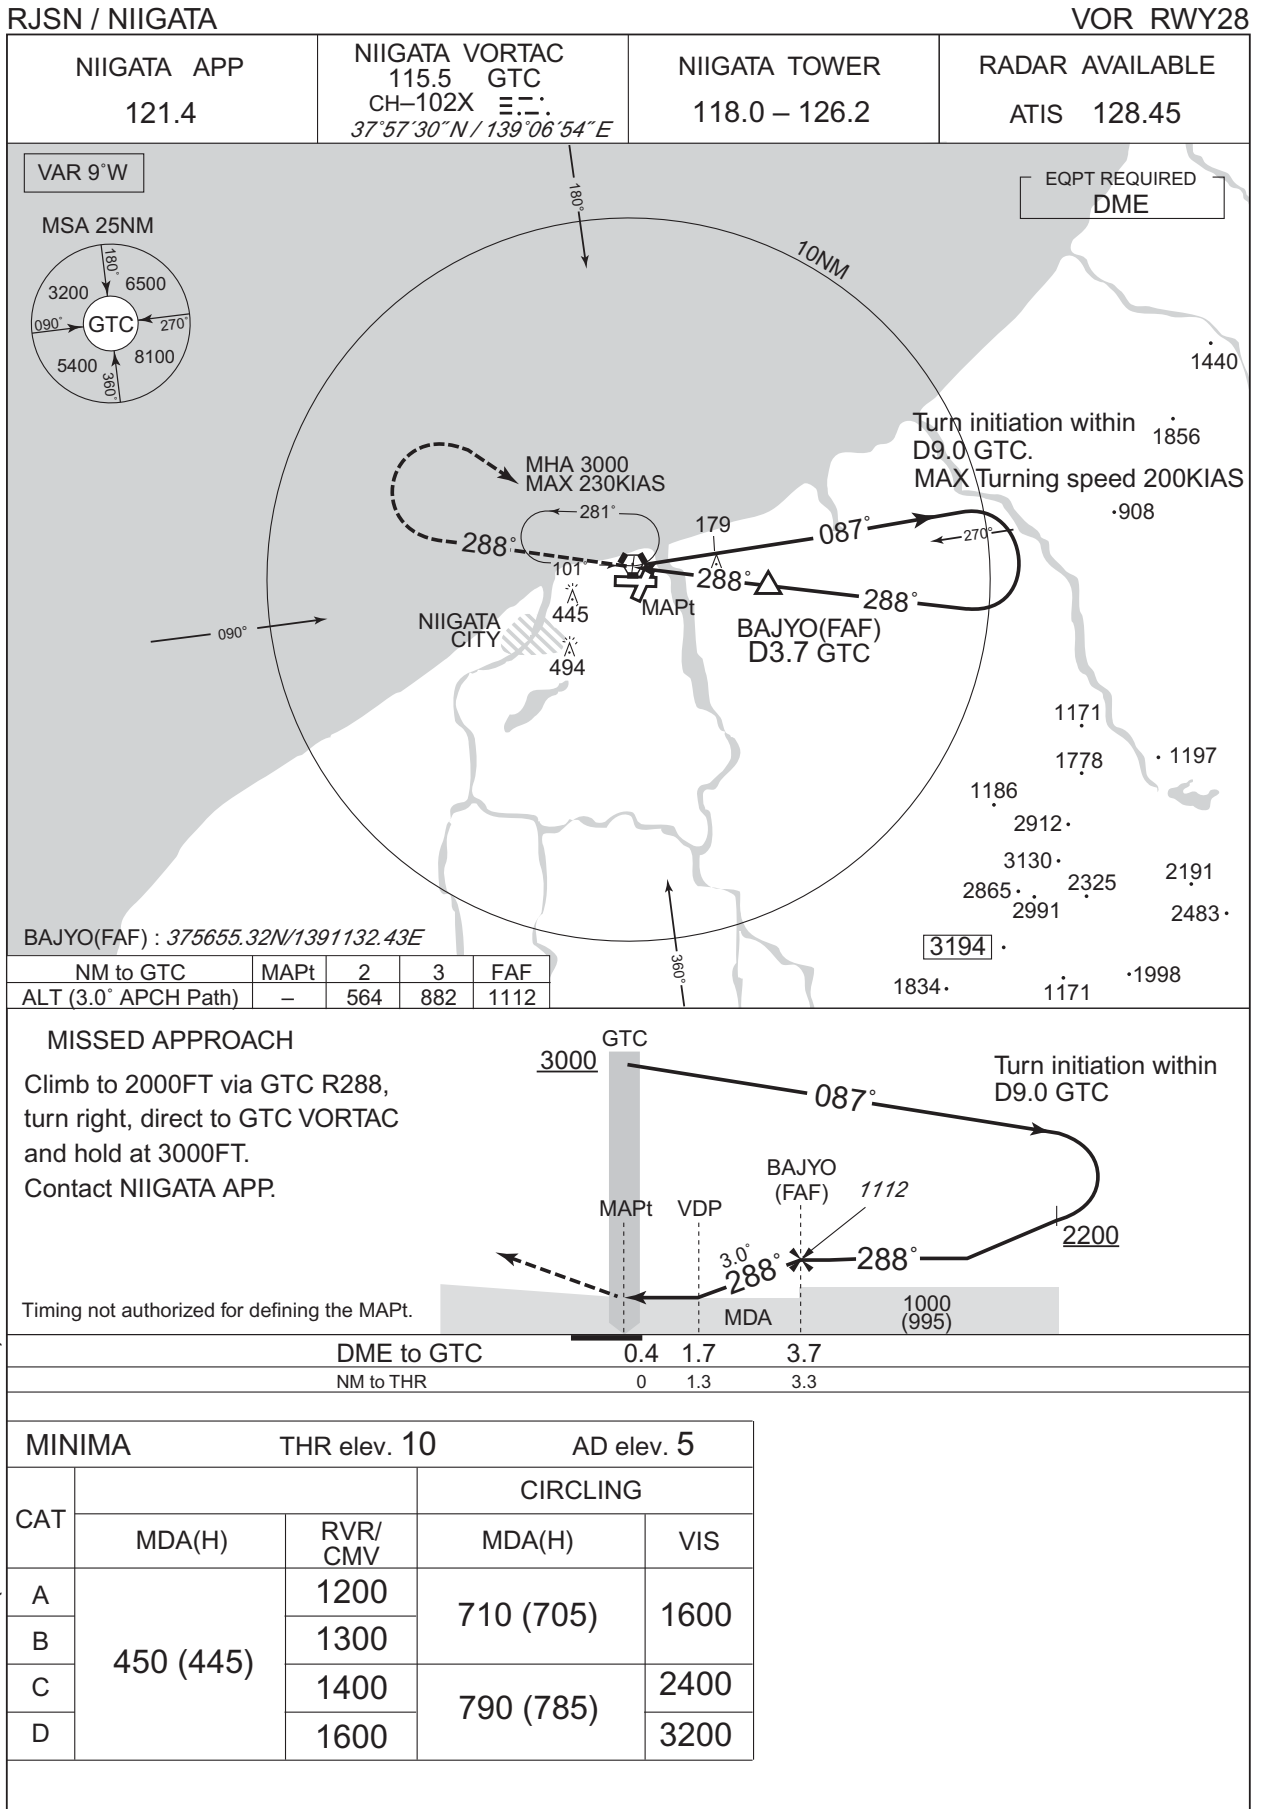

INSTRUMENT APPROACH CHART