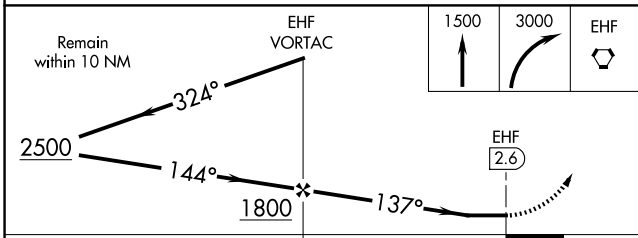

VORTAC EHF <b>115.4</b> Chan <b>101</b>	APP CRS <b>137°</b>	Rwy Idg TDZE Apt Elev	<b>N/A</b> <b>N/A</b> <b>507</b>
---	------------------------	-----------------------------	--

**VOR-A**  
MEADOWS FLD (BFL)

⚠ Circling not authorized northeast of Rwy 12L-30R. MISSED APPROACH: Climb to 1500 then climbing right turn to 3000 direct EHF VORTAC and hold, continue climb-in-hold to 3000.

ATIS <b>118.6</b>	BAKERSFIELD APP CON ★ <b>118.8 284.625</b> (SOUTH) <b>118.9 270.3</b> (NORTH)	BAKERSFIELD TOWER ★ <b>118.1</b> (CTAF) <b>0 257.8</b>	GND CON <b>121.7</b>	UNICOM <b>122.95</b>
----------------------	--	---	-------------------------	-------------------------

CATEGORY	A		B		C		D	
	1000-1	493 (500-1)	1000-1½	493 (500-1½)	1060-2	553 (600-2)	FAF to MAP 2.6 NM	
ⓐ CIRCLING	1000-1		493 (500-1)		1000-1½		1060-2	
	Knots	60	90	120	150	180		
	Min:Sec	2:36	1:44	1:18	1:02	0:52		