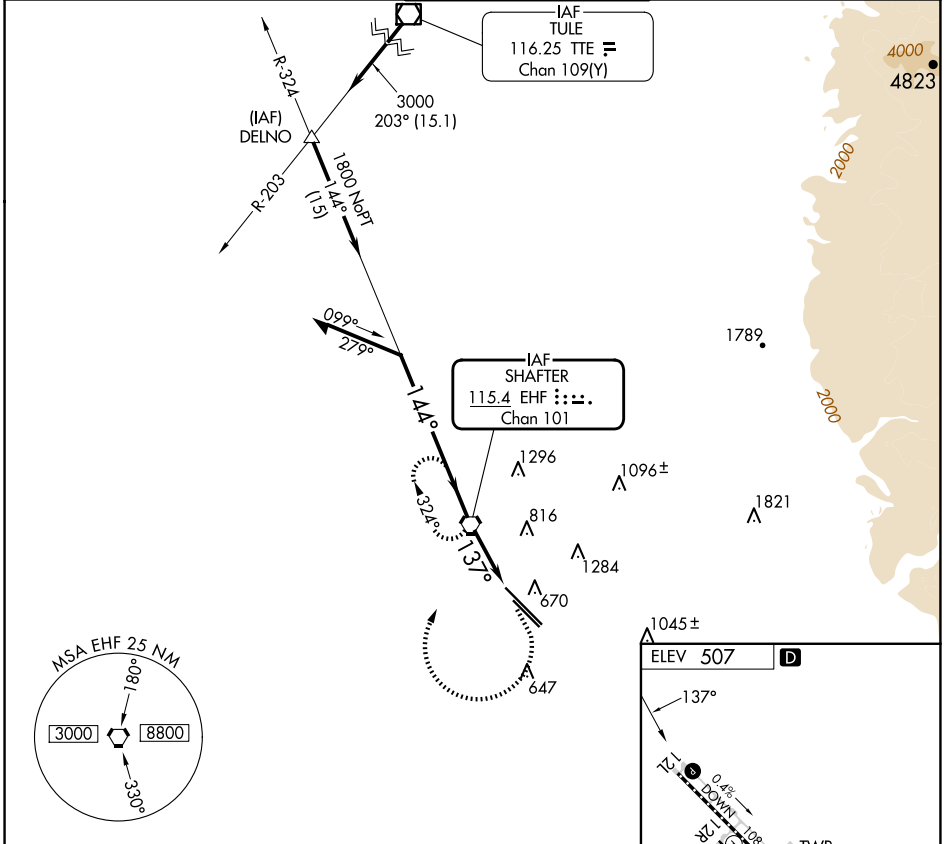

VORTAC EHF <b>115.4</b> Chan <b>101</b>	APP CRS <b>137°</b>	Rwy Idg TDZE Apt Elev	<b>N/A</b> <b>N/A</b> <b>507</b>
---	------------------------	-----------------------------	--

**VOR-A**  
MEADOWS FLD (BFL)

⚠ Circling not authorized northeast of Rwy 12L-30R. MISSED APPROACH: Climb to 1500 then climbing right turn to 3000 direct EHF VORTAC and hold, continue climb-in-hold to 3000.

ATIS <b>118.6</b>	BAKERSFIELD APP CON ★ <b>118.8 284.625</b> (SOUTH) <b>118.9 270.3</b> (NORTH)	BAKERSFIELD TOWER ★ <b>118.1</b> (CTAF) <b>0 257.8</b>	GND CON <b>121.7</b>	UNICOM <b>122.95</b>
----------------------	--	---	-------------------------	-------------------------

CATEGORY	A		B		C		D	
	1000-1	493 (500-1)	1000-1½	493 (500-1½)	1060-2	553 (600-2)	FAF to MAP 2.6 NM	
ⓐ CIRCLING	1000-1		493 (500-1)		1000-1½		1060-2	
	Knots	60	90	120	150	180		
	Min:Sec	2:36	1:44	1:18	1:02	0:52		

SW-3, 20 MAR 2025 to 17 APR 2025

SW-3, 20 MAR 2025 to 17 APR 2025