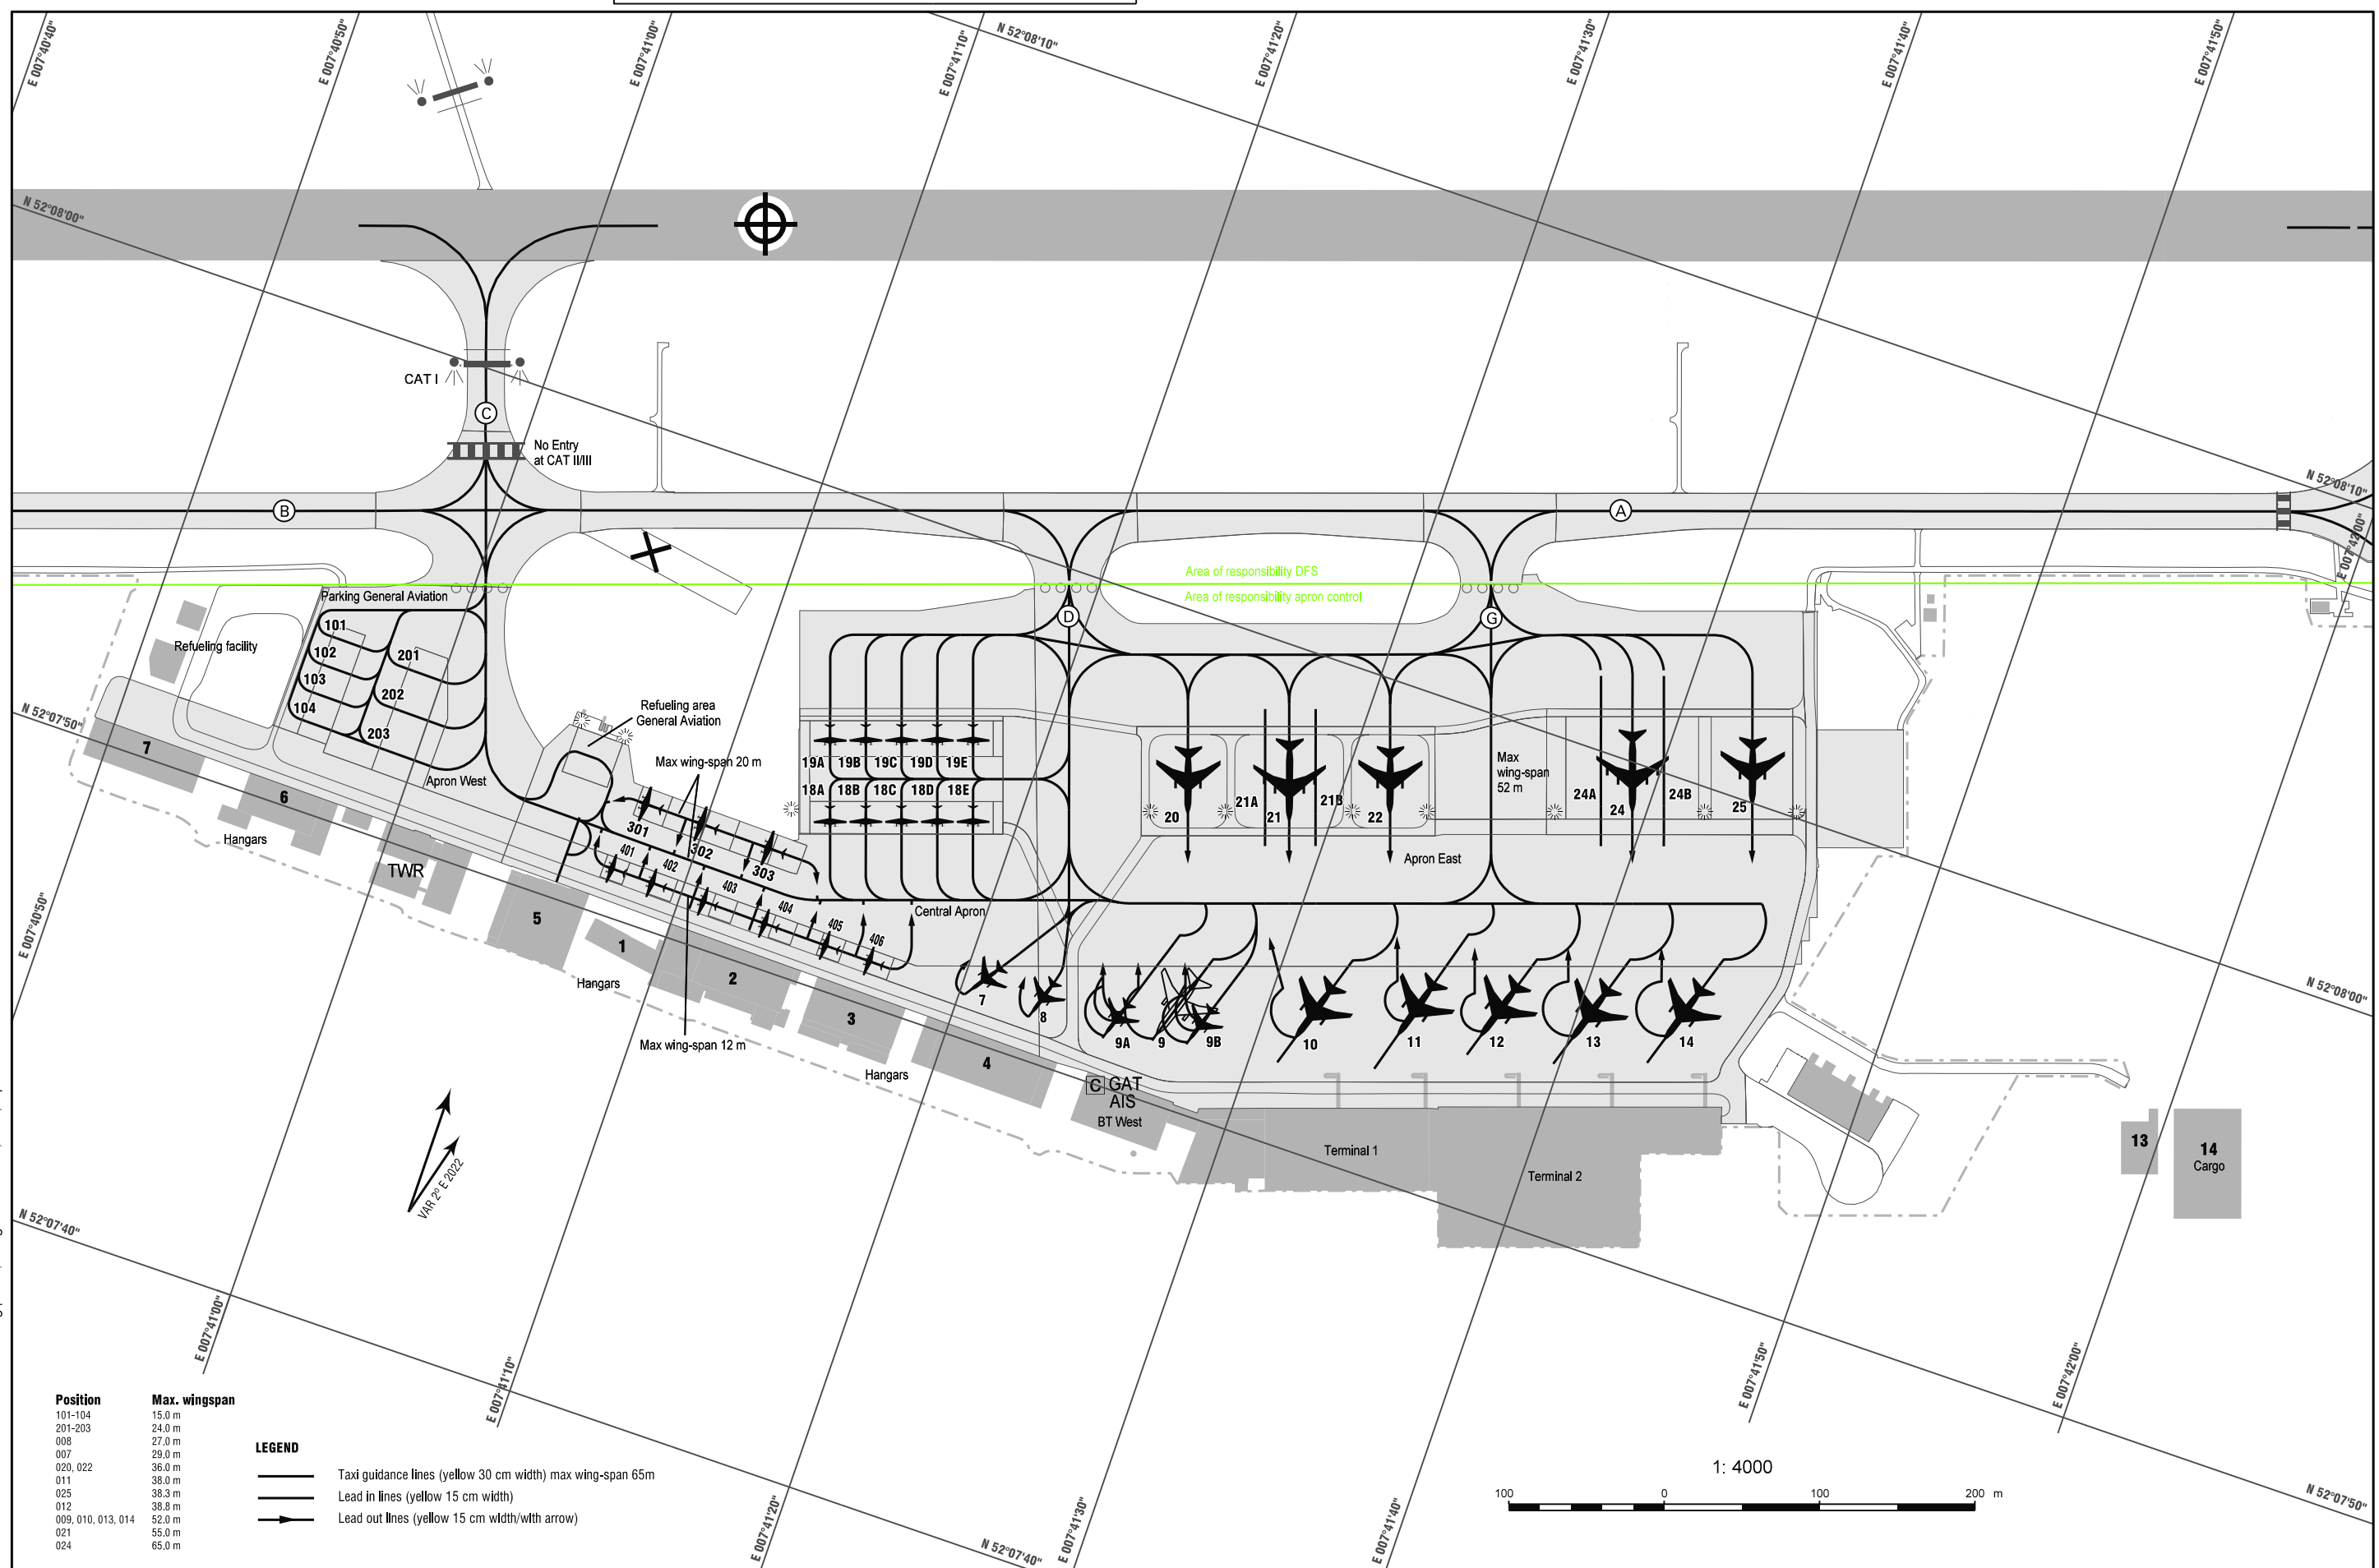

AERODROME GROUND MOVEMENT CHART - ICAO

MUENSTER/OSNABRUECK ATIS	127.180	MUENSTER GROUND	121.880
MUENSTER TOWER	129.805	MUENSTER GROUND	282.125
MUENSTER TOWER	120.365		
MUENSTER TOWER	282.125		

MUENSTER/OSNABRUECK

Correction: Holding points, taxi guidance lines, VAR, topo.

Position	Max. wingspan
101-104	15.0 m
201-203	24.0 m
008	27.0 m
007	29.0 m
020, 022	36.0 m
011	38.0 m
025	38.3 m
012	38.8 m
009, 010, 013, 014	52.0 m
021	55.0 m
024	65.0 m

- LEGEND**
- Taxi guidance lines (yellow 30 cm width) max wing-span 65m
  - Lead in lines (yellow 15 cm width)
  - Lead out lines (yellow 15 cm width/with arrow)