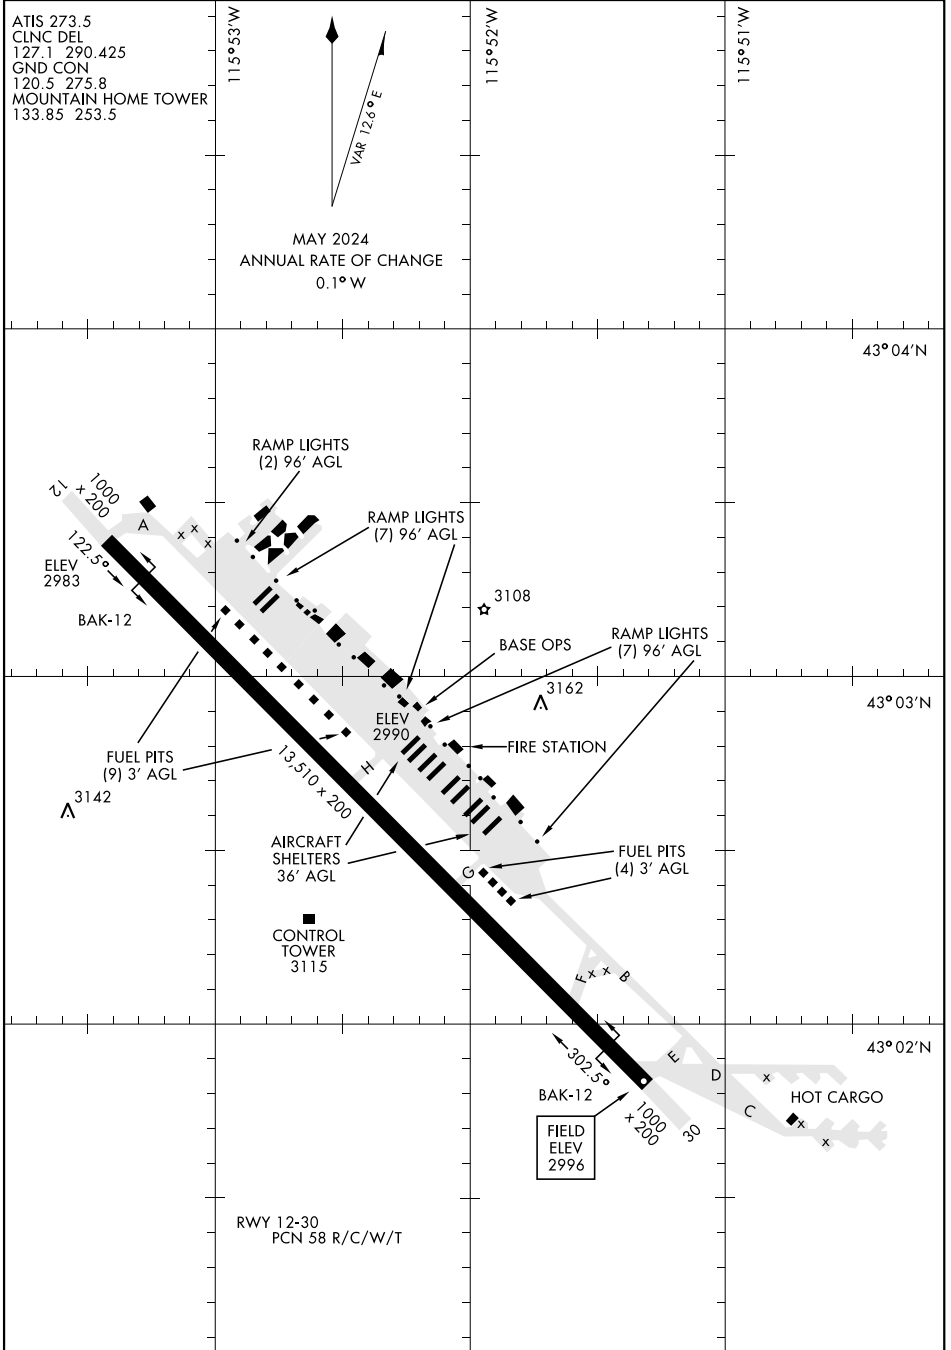

# AIRPORT DIAGRAM

[USAF]

MOUNTAIN HOME AFB (KMUO)

MOUNTAIN HOME, IDAHO

ATIS 273.5  
 CLNC DEL 127.1 290.425  
 GND CON 120.5 275.8  
 MOUNTAIN HOME TOWER 133.85 253.5

115°53'W

115°52'W

115°51'W

MAY 2024  
 ANNUAL RATE OF CHANGE  
 0.1° W

43°04'N

43°03'N

43°02'N

NW-1, 20 MAR 2025 to 17 APR 2025

NW-1, 20 MAR 2025 to 17 APR 2025

# AIRPORT DIAGRAM

MOUNTAIN HOME, IDAHO  
MOUNTAIN HOME AFB (KMUO)