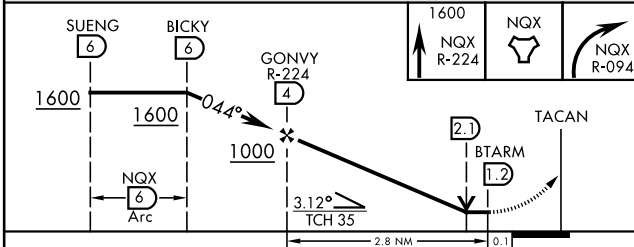

KEY WEST, FLORIDA

COPTER TACAN W RWY 4

TACAN NQX Chan 78	APCH CRS 044°	Rwy Idg 7001	TDZE 4
		Arprt Elev 6	

AL-214 [USN] KEY WEST NAS (BOCA CHICA FLD) (KNQX)

RADAR required

MISSED APPROACH: Climb to 1600 via NQX TACAN R-224 to NQX, then via NQX R-094 to CANIN and hold

ATIS ★ 307.025	NAVY KEY WEST APP CON 124.025 313.7	NAVY KEY WEST TOWER ★ 118.575 361.25	GND CON 121.7 336.45	CLNC DEL 121.2 357.4	ASR/PAR
-------------------	--	---	-------------------------	-------------------------	---------

EMERG SAFE ALT 100 NM 15,000

ELEV 6	TDZE 4
--------	--------

CATEGORY	COPTER		
S-4	360-1	356	(400-1)
C CIRCLING	440-1	434	(500-1)

KEY WEST, FLORIDA

24° 34' N - 81° 41' W

KEY WEST NAS (BOCA CHICA FLD) (KNQX)