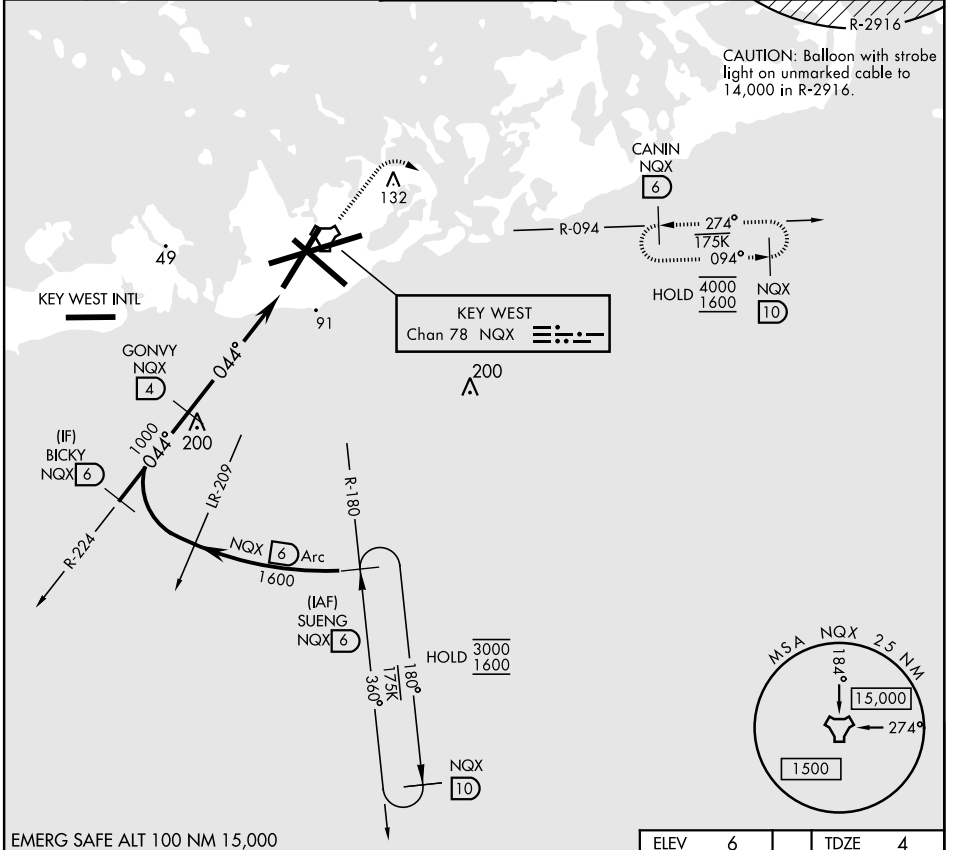

KEY WEST, FLORIDA

COPTER TACAN W RWY 4

TACAN NQX Chan 78	APCH CRS 044°	Rwy Idg 7001	TDZE 4
		Arprt Elev 6	

AL-214 [USN] KEY WEST NAS (BOCA CHICA FLD) (KNQX)

RADAR required

MISSED APPROACH: Climb to 1600 via NQX TACAN R-224 to NQX, then via NQX R-094 to CANIN and hold

ATIS ★ 307.025	NAVY KEY WEST APP CON 124.025 313.7	NAVY KEY WEST TOWER ★ 118.575 361.25	GND CON 121.7 336.45	CLNC DEL 121.2 357.4	ASR/PAR
-------------------	--	---	-------------------------	-------------------------	---------

EMERG SAFE ALT 100 NM 15,000

ELEV 6	TDZE 4
--------	--------

CATEGORY	COPTER		
S-4	360-1	356	(400-1)
C CIRCLING	440-1	434	(500-1)

KEY WEST, FLORIDA

24° 34' N - 81° 41' W

KEY WEST NAS (BOCA CHICA FLD) (KNQX)

Amtd 2 23FEB23

COPTER TACAN W RWY 4

SE-3, 20 MAR 2025 to 17 APR 2025

SE-3, 20 MAR 2025 to 17 APR 2025