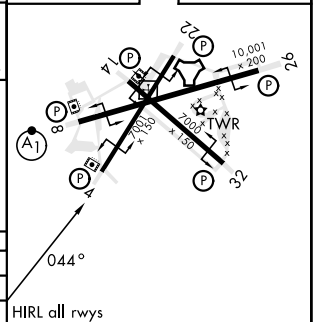

KEY WEST, FLORIDA

COPTER TACAN W RWY 4

TACAN NQX Chan 78	APCH CRS 044°	Rwy Idg 7001	TDZE 4
		Arprt Elev 6	

AL-214 [USN] KEY WEST NAS (BOCA CHICA FLD) (KNQX)

RADAR required

MISSED APPROACH: Climb to 1600 via NQX TACAN R-224 to NQX, then via NQX R-094 to CANIN and hold

ATIS ★ 307.025	NAVY KEY WEST APP CON 124.025 313.7	NAVY KEY WEST TOWER ★ 118.575 361.25	GND CON 121.7 336.45	CLNC DEL 121.2 357.4	ASR/PAR
-------------------	--	---	-------------------------	-------------------------	---------

EMERG SAFE ALT 100 NM 15,000

ELEV 6	TDZE 4
--------	--------

CATEGORY	COPTER		
S-4	360-1	356	(400-1)
C CIRCLING	440-1	434	(500-1)

KEY WEST, FLORIDA

24° 34' N - 81° 41' W

KEY WEST NAS (BOCA CHICA FLD) (KNQX)