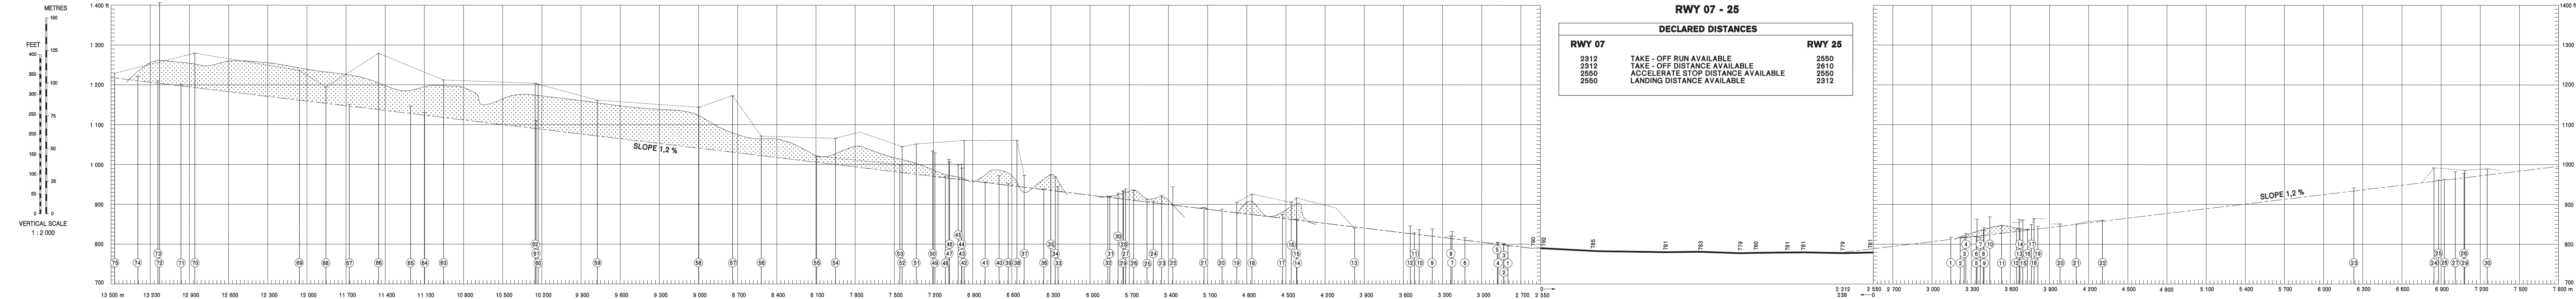

ELEVATIONS IN FEET
DIMENSIONS IN METRES

AERODROME OBSTACLE CHART - ICAO
TYPE A (OPERATING LIMITATIONS)

Kraków - Balice
RWY 07/25

MAGNETIC VARIATION 6°E - 2024