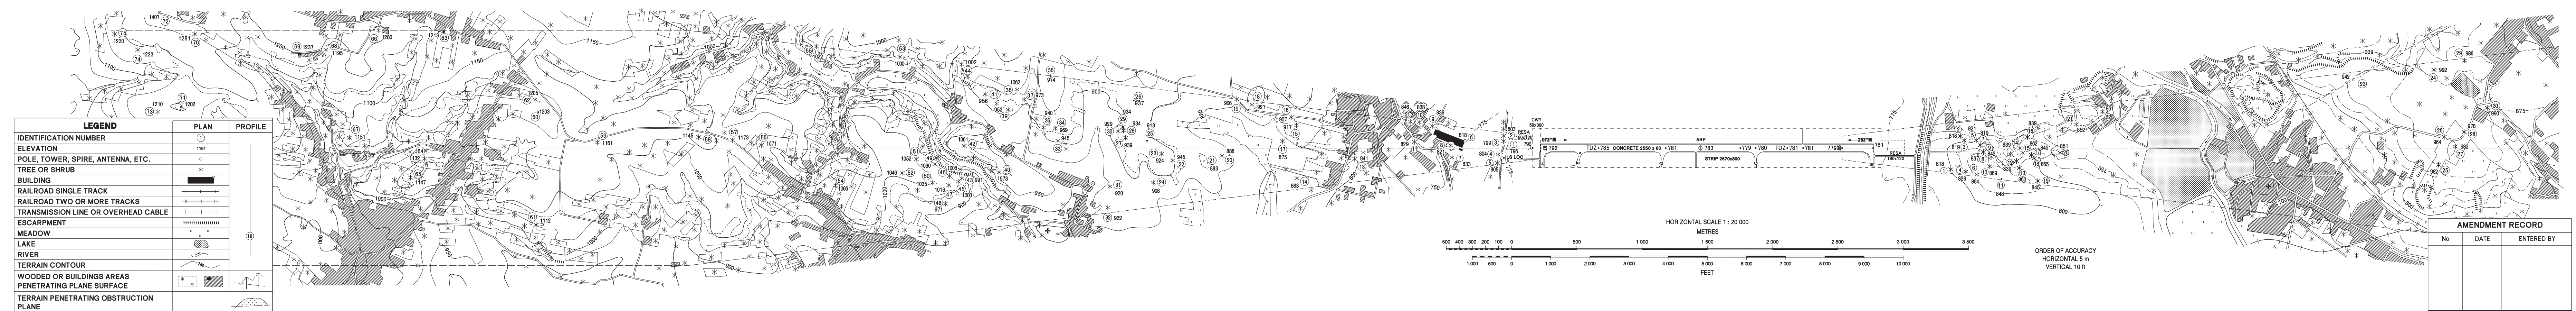

ELEVATIONS IN FEET
DIMENSIONS IN METRES

AERODROME OBSTACLE CHART - ICAO
TYPE A (OPERATING LIMITATIONS)

Kraków - Balice
RWY 07/25

MAGNETIC VARIATION 6°E - 2024