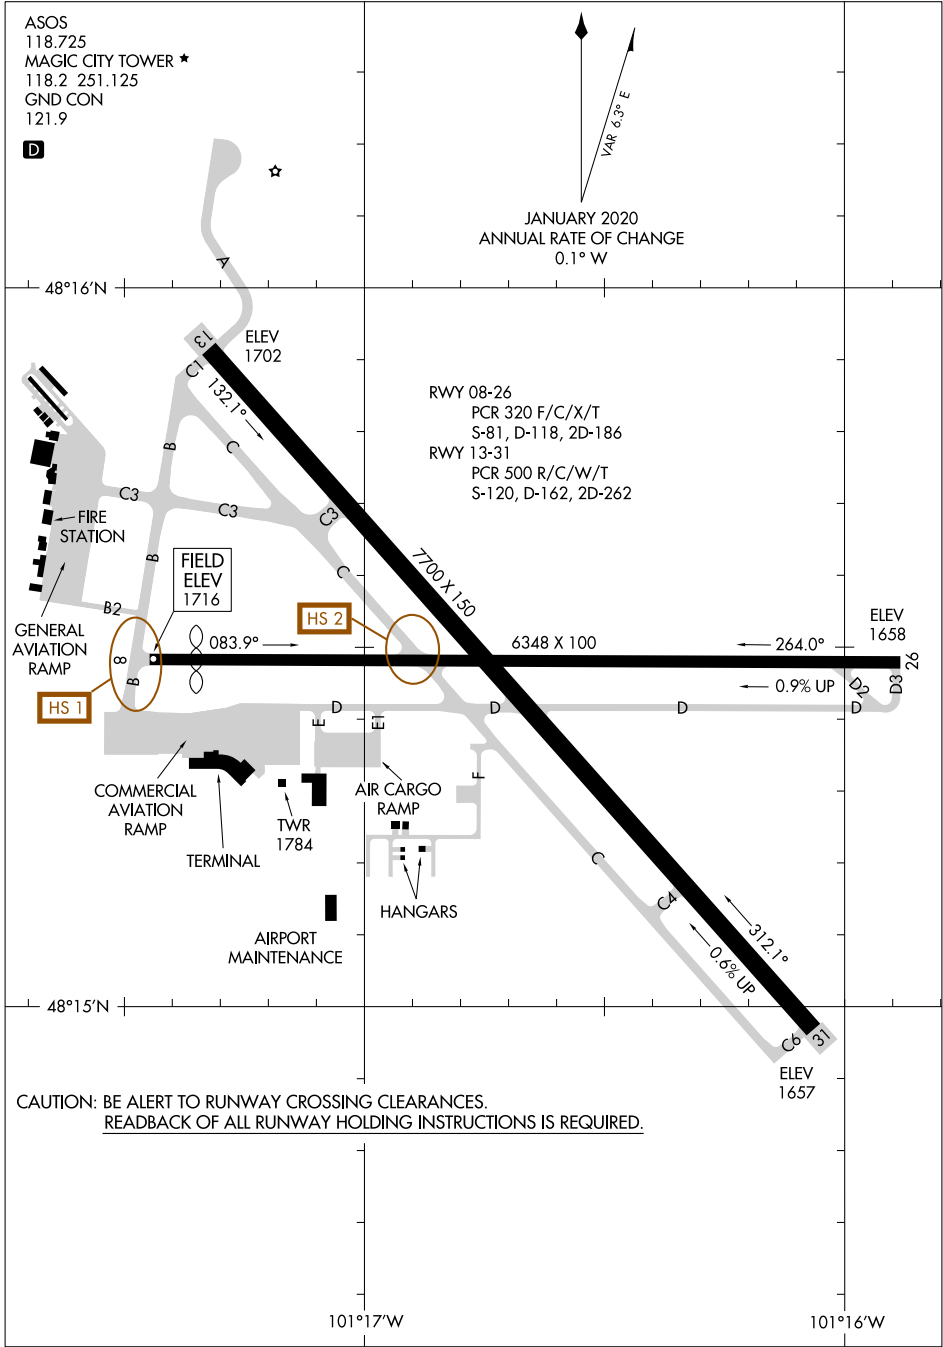

AIRPORT DIAGRAM

AL-635 (FAA)

MINOT INTL (MOT)
MINOT, NORTH DAKOTA

ASOS
118.725
MAGIC CITY TOWER *
118.2 251.125
GND CON
121.9

D

VAR 6.3° E
JANUARY 2020
ANNUAL RATE OF CHANGE
0.1° W

NC-1, 20 MAR 2025 to 17 APR 2025

NC-1, 20 MAR 2025 to 17 APR 2025

CAUTION: BE ALERT TO RUNWAY CROSSING CLEARANCES.
READBACK OF ALL RUNWAY HOLDING INSTRUCTIONS IS REQUIRED.

AIRPORT DIAGRAM

MINOT, NORTH DAKOTA
MINOT INTL (MOT)