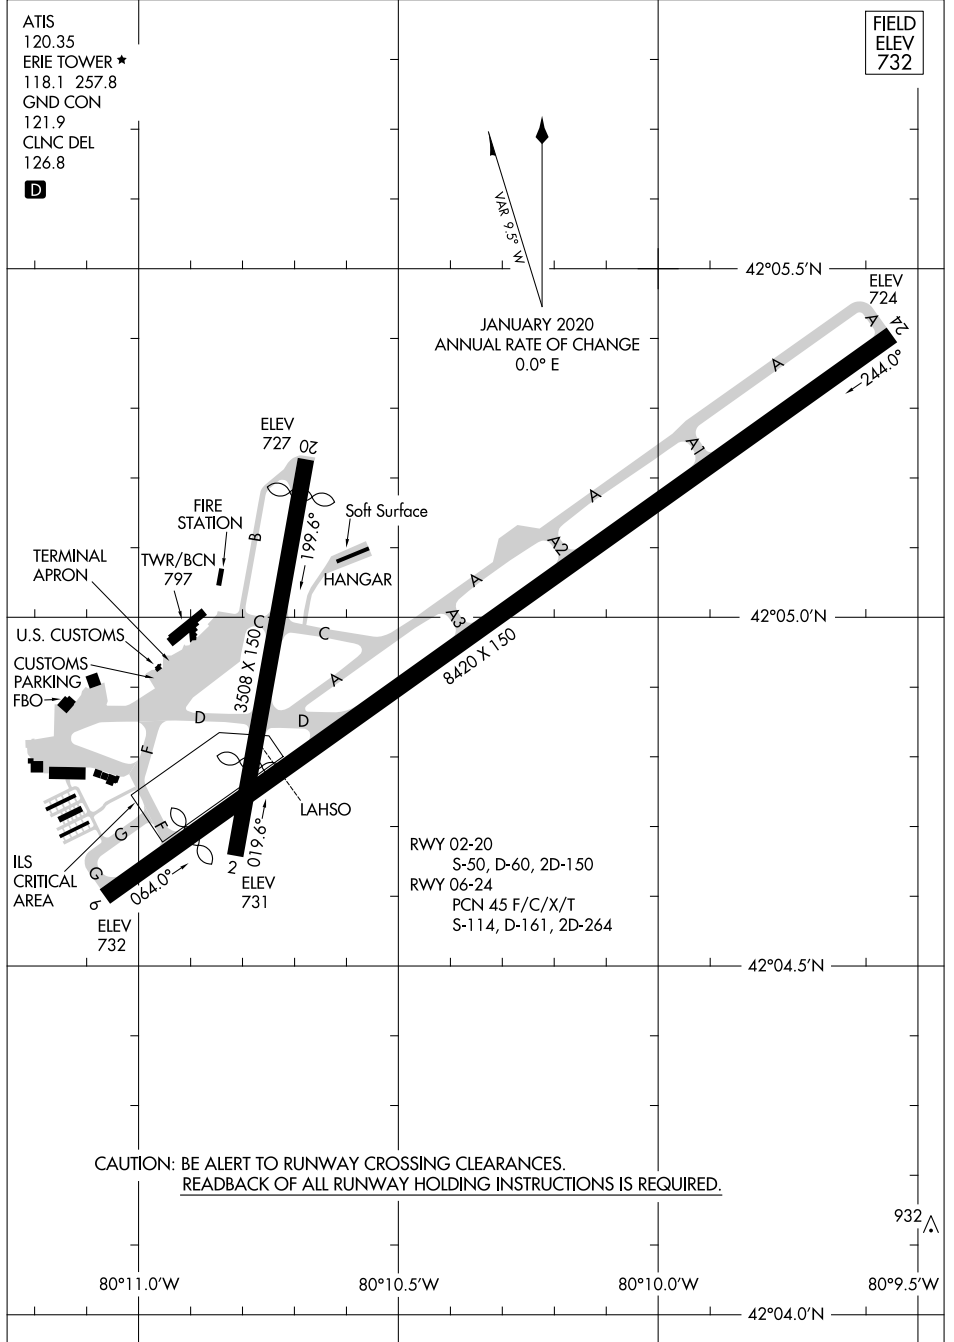

AIRPORT DIAGRAM

ERIE INTL/TOM RIDGE FLD (E.R.I)
ERIE, PENNSYLVANIA

AL-139 (FAA)

NE-4, 20 MAR 2025 to 17 APR 2025

NE-4, 20 MAR 2025 to 17 APR 2025

AIRPORT DIAGRAM

ERIE, PENNSYLVANIA
ERIE INTL/TOM RIDGE FLD (E.R.I)