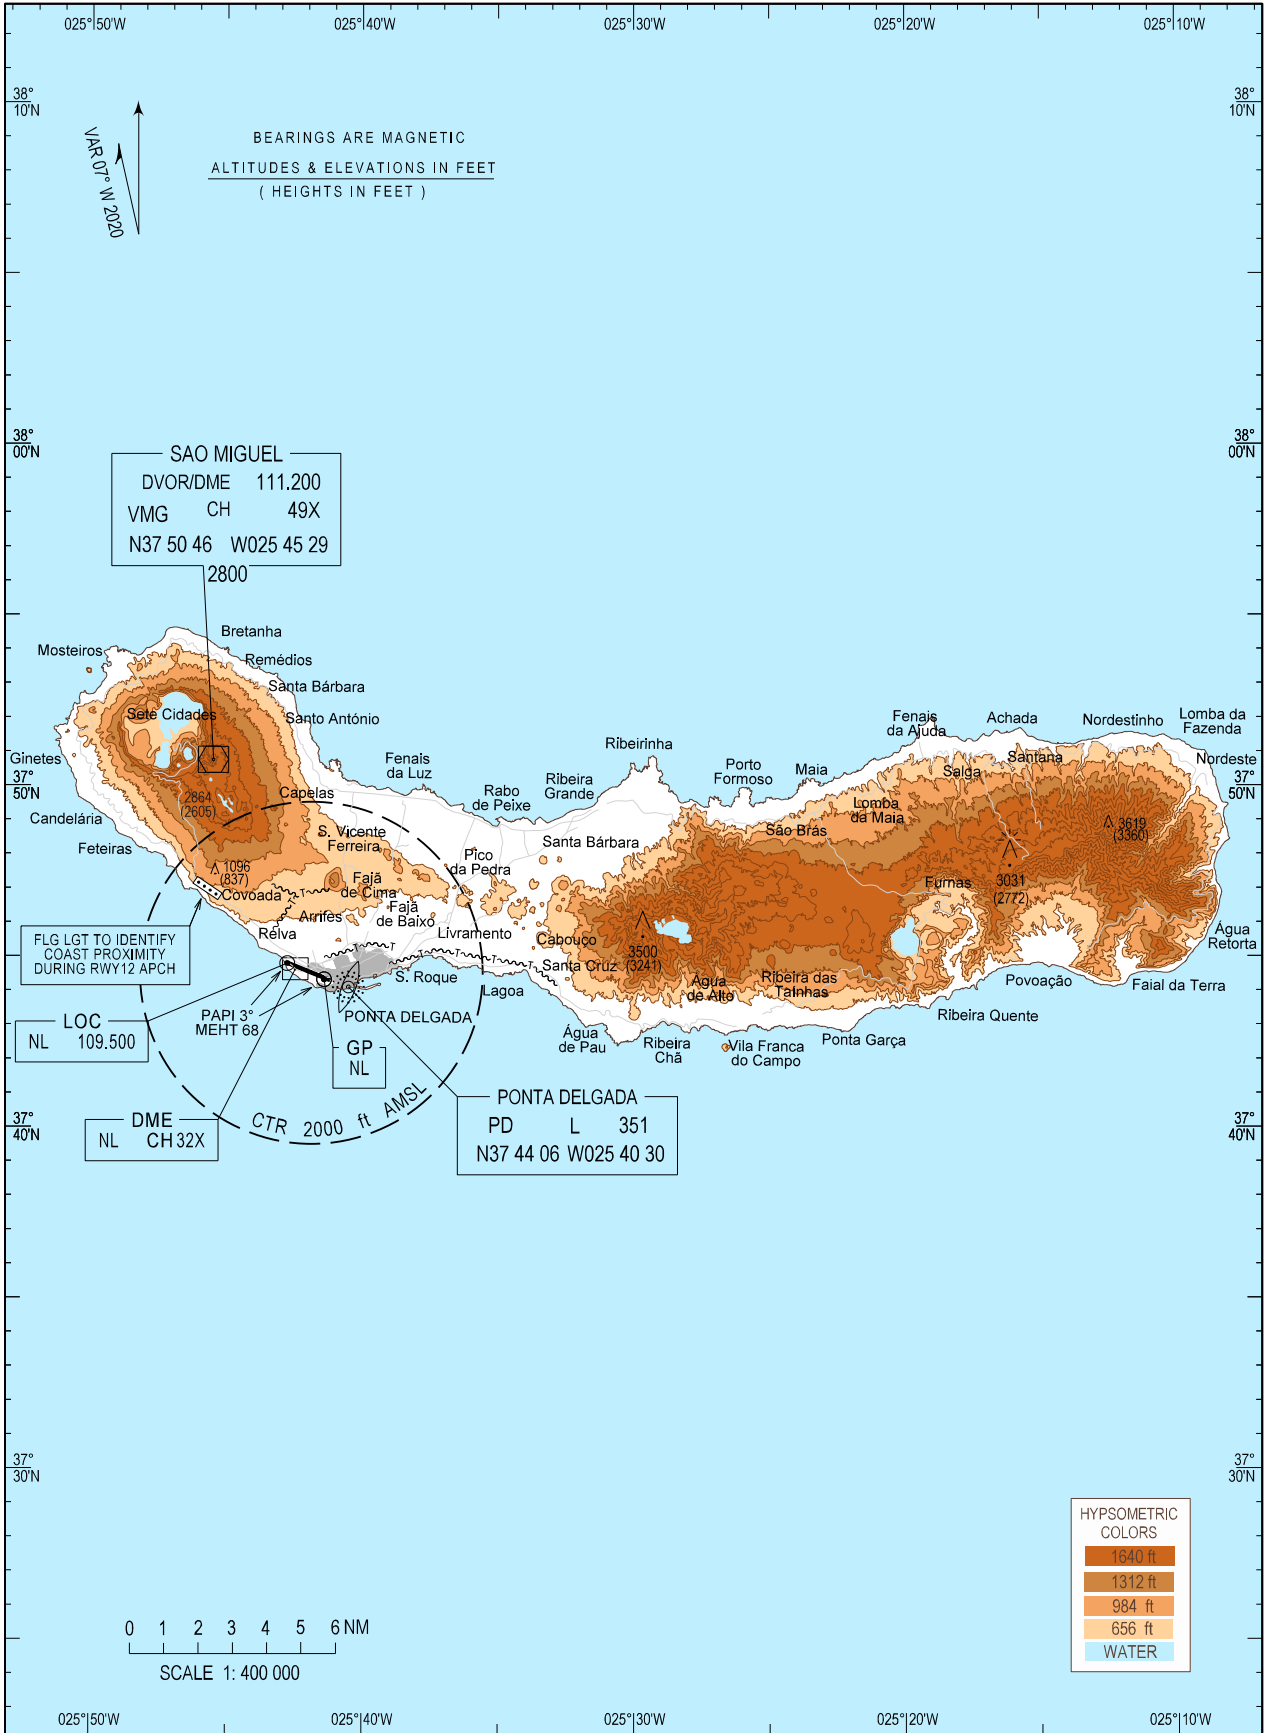

VISUAL
APPROACH
CHART - ICAO

AD ELEV 259 ft
HEIGHTS RELATED
TO AD ELEV

ATIS 123.900
APP 119.400
TWR 118.300

PONTA DELGADA
João Paulo II (LPPD)

MAG VAR updated.

THIS PAGE INTENTIONALLY LEFT BLANK