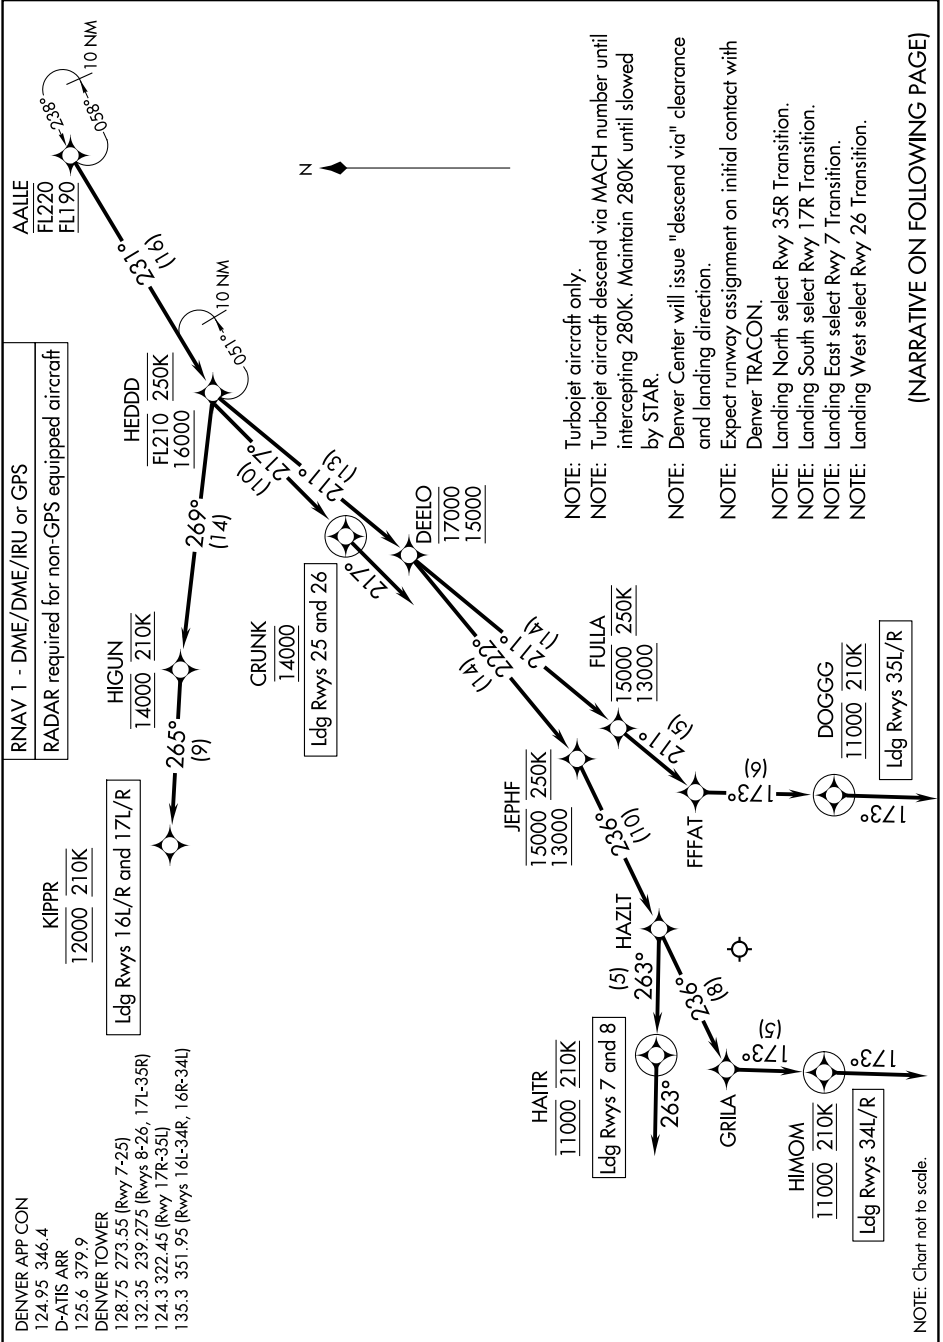

# AALLE THREE ARRIVAL(RNAV) Arrival Routes

SW-1, 20 MAR 2025 to 17 APR 2025

SW-1, 20 MAR 2025 to 17 APR 2025