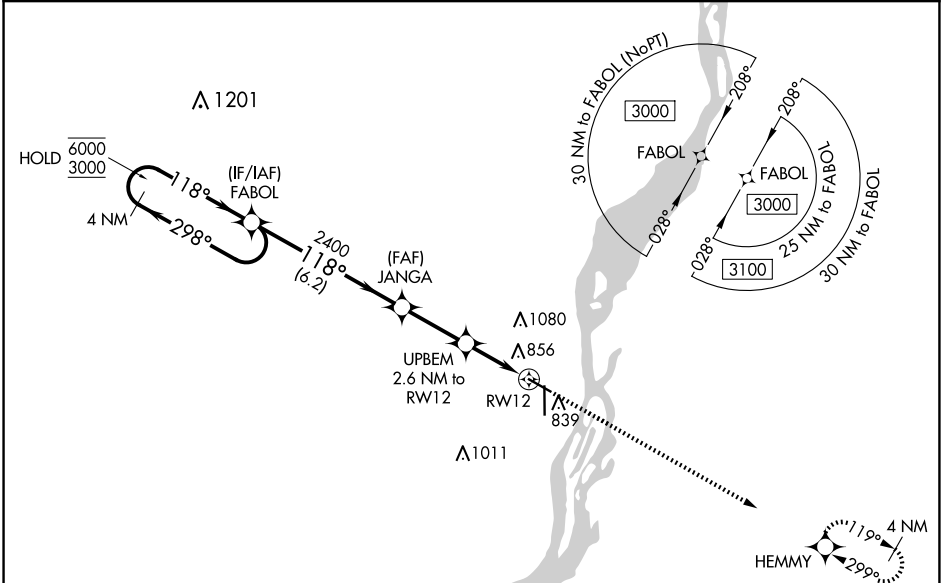

WAAS CH 48834 W12A	APP CRS 118°	Rwy Idg TDZE 693 Apt Elev 698	5350
--	------------------------	---	-------------

RNAV (GPS) RWY 12

SOUTHEAST IOWA RGNL (B.R.L.)

RNP APCH.	MISSED APPROACH: Climb to 3000 direct HEMMY and hold.
For uncompensated Baro-VNAV systems, procedure NA below -21°C or above 54°C.	

ASOS 118.025	CHICAGO CENTER 135.6 370.95	UNICOM 123.0 (CTAF) 0
------------------------	---------------------------------------	---------------------------------

NC-3, 20 MAR 2025 to 17 APR 2025

NC-3, 20 MAR 2025 to 17 APR 2025

ELEV 698	D	TDZE 693
----------	----------	----------

CATEGORY	A	B	C	D
LPV DA	943-1 250 (300-1)			NA
LNAV/VNAV DA	1017-1½ 324 (400-1½)			NA
LNAV MDA	1120-1 427 (500-1)	1120-1¼ 427 (500-1¼)		NA
C CIRCLING	1180-1 482 (500-1)	1380-2 682 (700-2)		NA