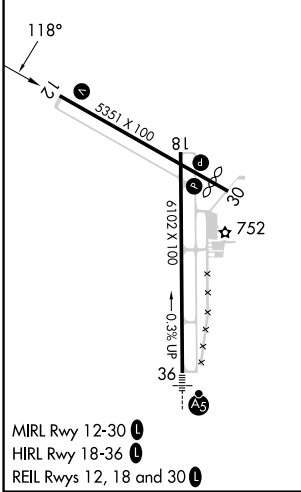

CATEGORY	A	B	C	D
LPV DA	943-1 250 (300-1)			NA
LNAV/VNAV DA	1017-1½ 324 (400-1½)			NA
LNAV MDA	1120-1 427 (500-1)	1120-1¼ 427 (500-1¼)		NA
C CIRCLING	1180-1 482 (500-1)	1380-2 682 (700-2)		NA