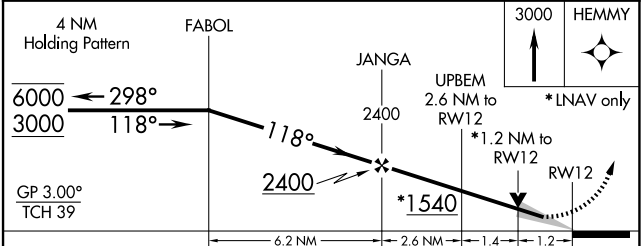

CATEGORY	A	B	C	D
LPV DA	943-1 250 (300-1)			NA
LNAV/VNAV DA	1017-1½ 324 (400-1½)			NA
LNAV MDA	1120-1 427 (500-1)	1120-1¼ 427 (500-1¼)		NA
C CIRCLING	1180-1 482 (500-1)	1380-2 682 (700-2)		NA