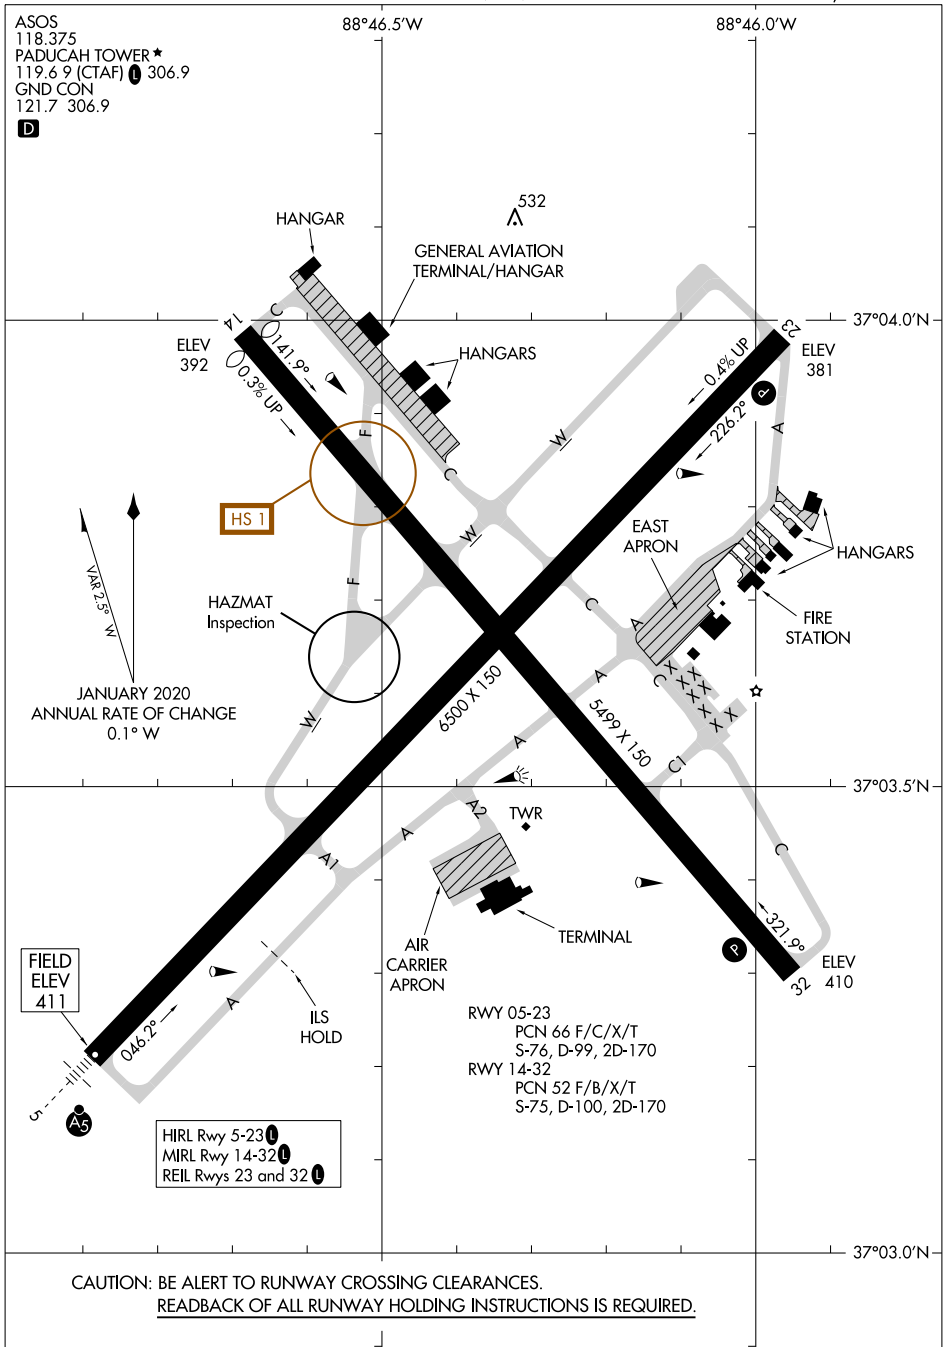

# AIRPORT DIAGRAM

AL-628 (FAA)

BARKLEY RGNL (P.A.H)  
PADUCAH, KENTUCKY

ASOS  
118.375  
PADUCAH TOWER\*  
119.6 9 (CTAF) 306.9  
GND CON  
121.7 306.9  
D

88°46.5'W

88°46.0'W

SE-1, 20 MAR 2025 to 17 APR 2025

SE-1, 20 MAR 2025 to 17 APR 2025

CAUTION: BE ALERT TO RUNWAY CROSSING CLEARANCES.  
READBCK OF ALL RUNWAY HOLDING INSTRUCTIONS IS REQUIRED.

# AIRPORT DIAGRAM

24305

PADUCAH, KENTUCKY  
BARKLEY RGNL (P.A.H)