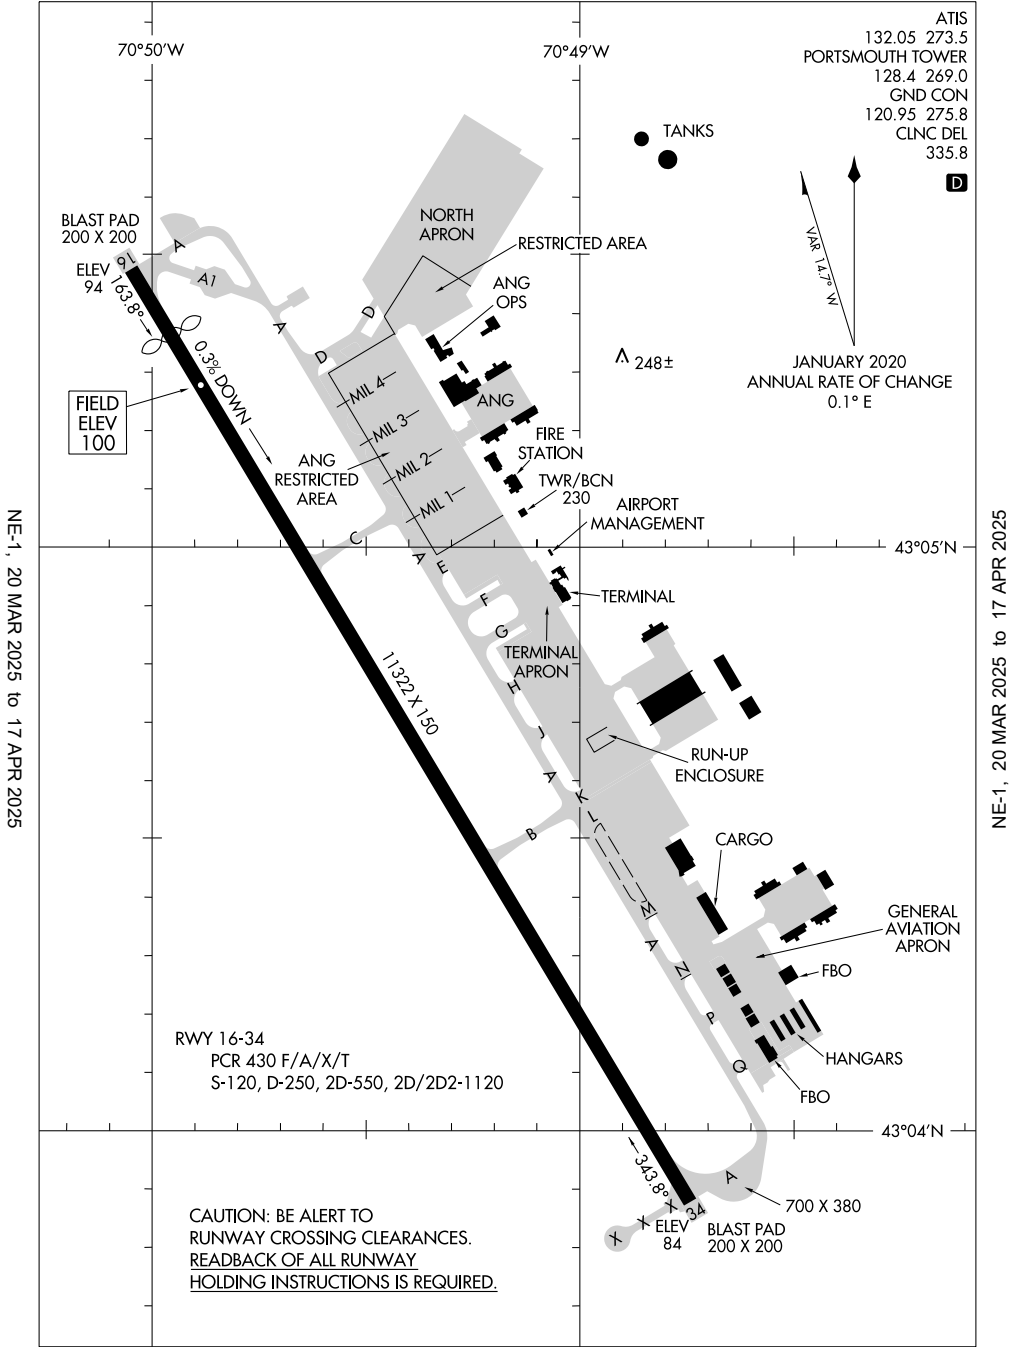

# AIRPORT DIAGRAM

AL-678 (FAA)

PORTSMOUTH INTL AT PEASE (PSM)  
PORTSMOUTH, NEW HAMPSHIRE

ATIS 132.05 273.5  
 PORTSMOUTH TOWER 128.4 269.0  
 GND CON 120.95 275.8  
 CLNC DEL 335.8

JANUARY 2020  
 ANNUAL RATE OF CHANGE  
 0.1° E

NE-1, 20 MAR 2025 to 17 APR 2025

NE-1, 20 MAR 2025 to 17 APR 2025

# AIRPORT DIAGRAM

PORTSMOUTH, NEW HAMPSHIRE  
PORTSMOUTH INTL AT PEASE (PSM)