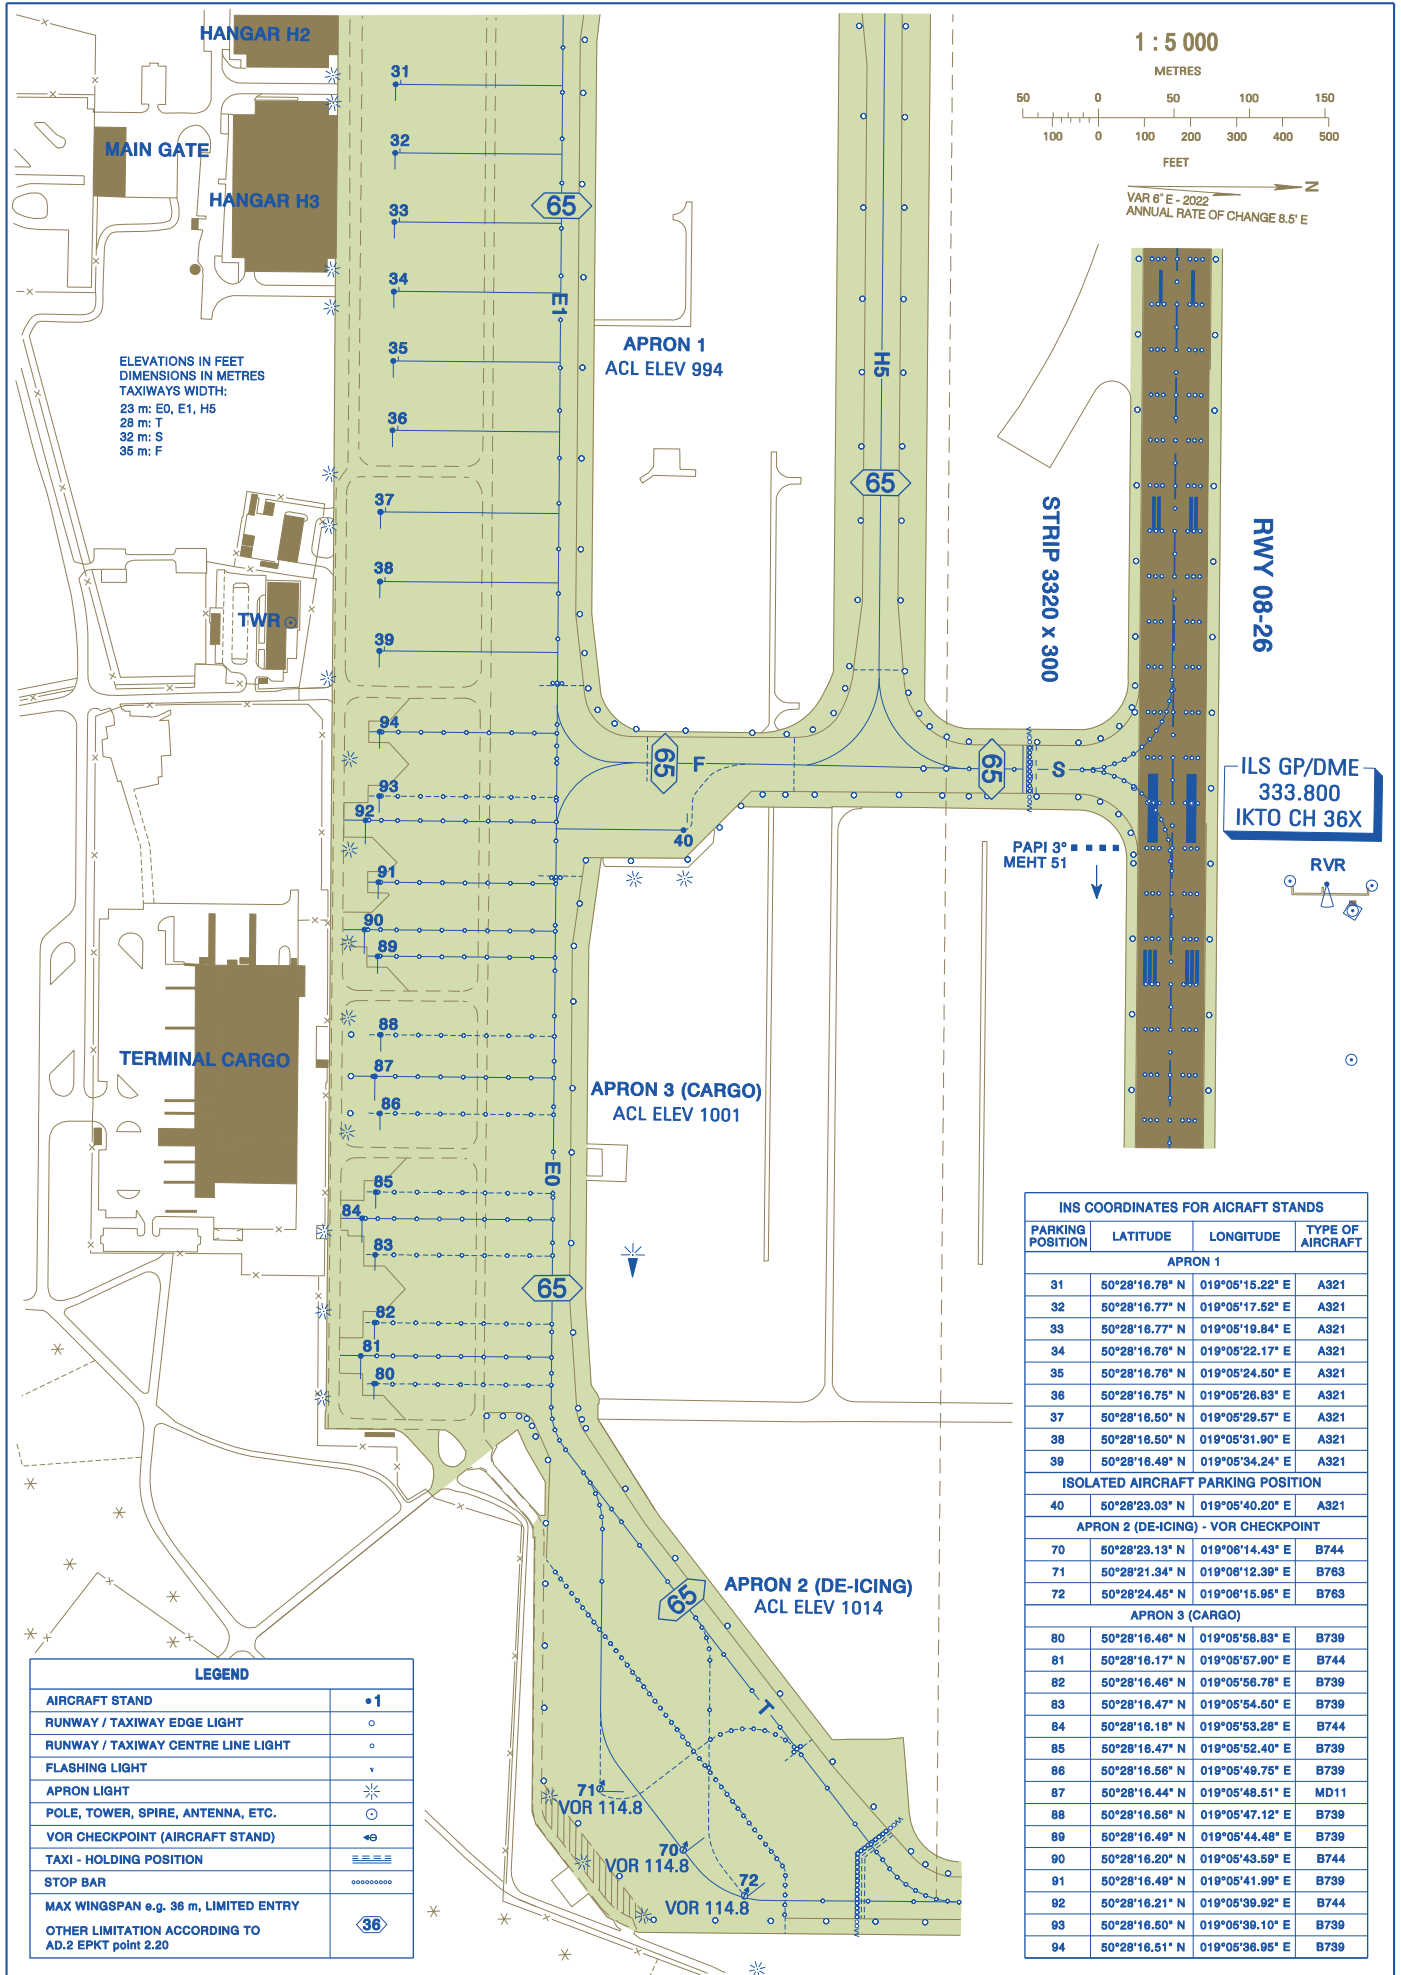

**GROUND**  
Katowice DELIVERY 121.805  
Katowice TOWER 129.255  
ATIS 120.230

**AIRCRAFT PARKING/DOCKING CHART - ICAO**

**Katowice - Pyrzowice**

Correction: Conversion of altitude system to PL-EVRP2007-NH.