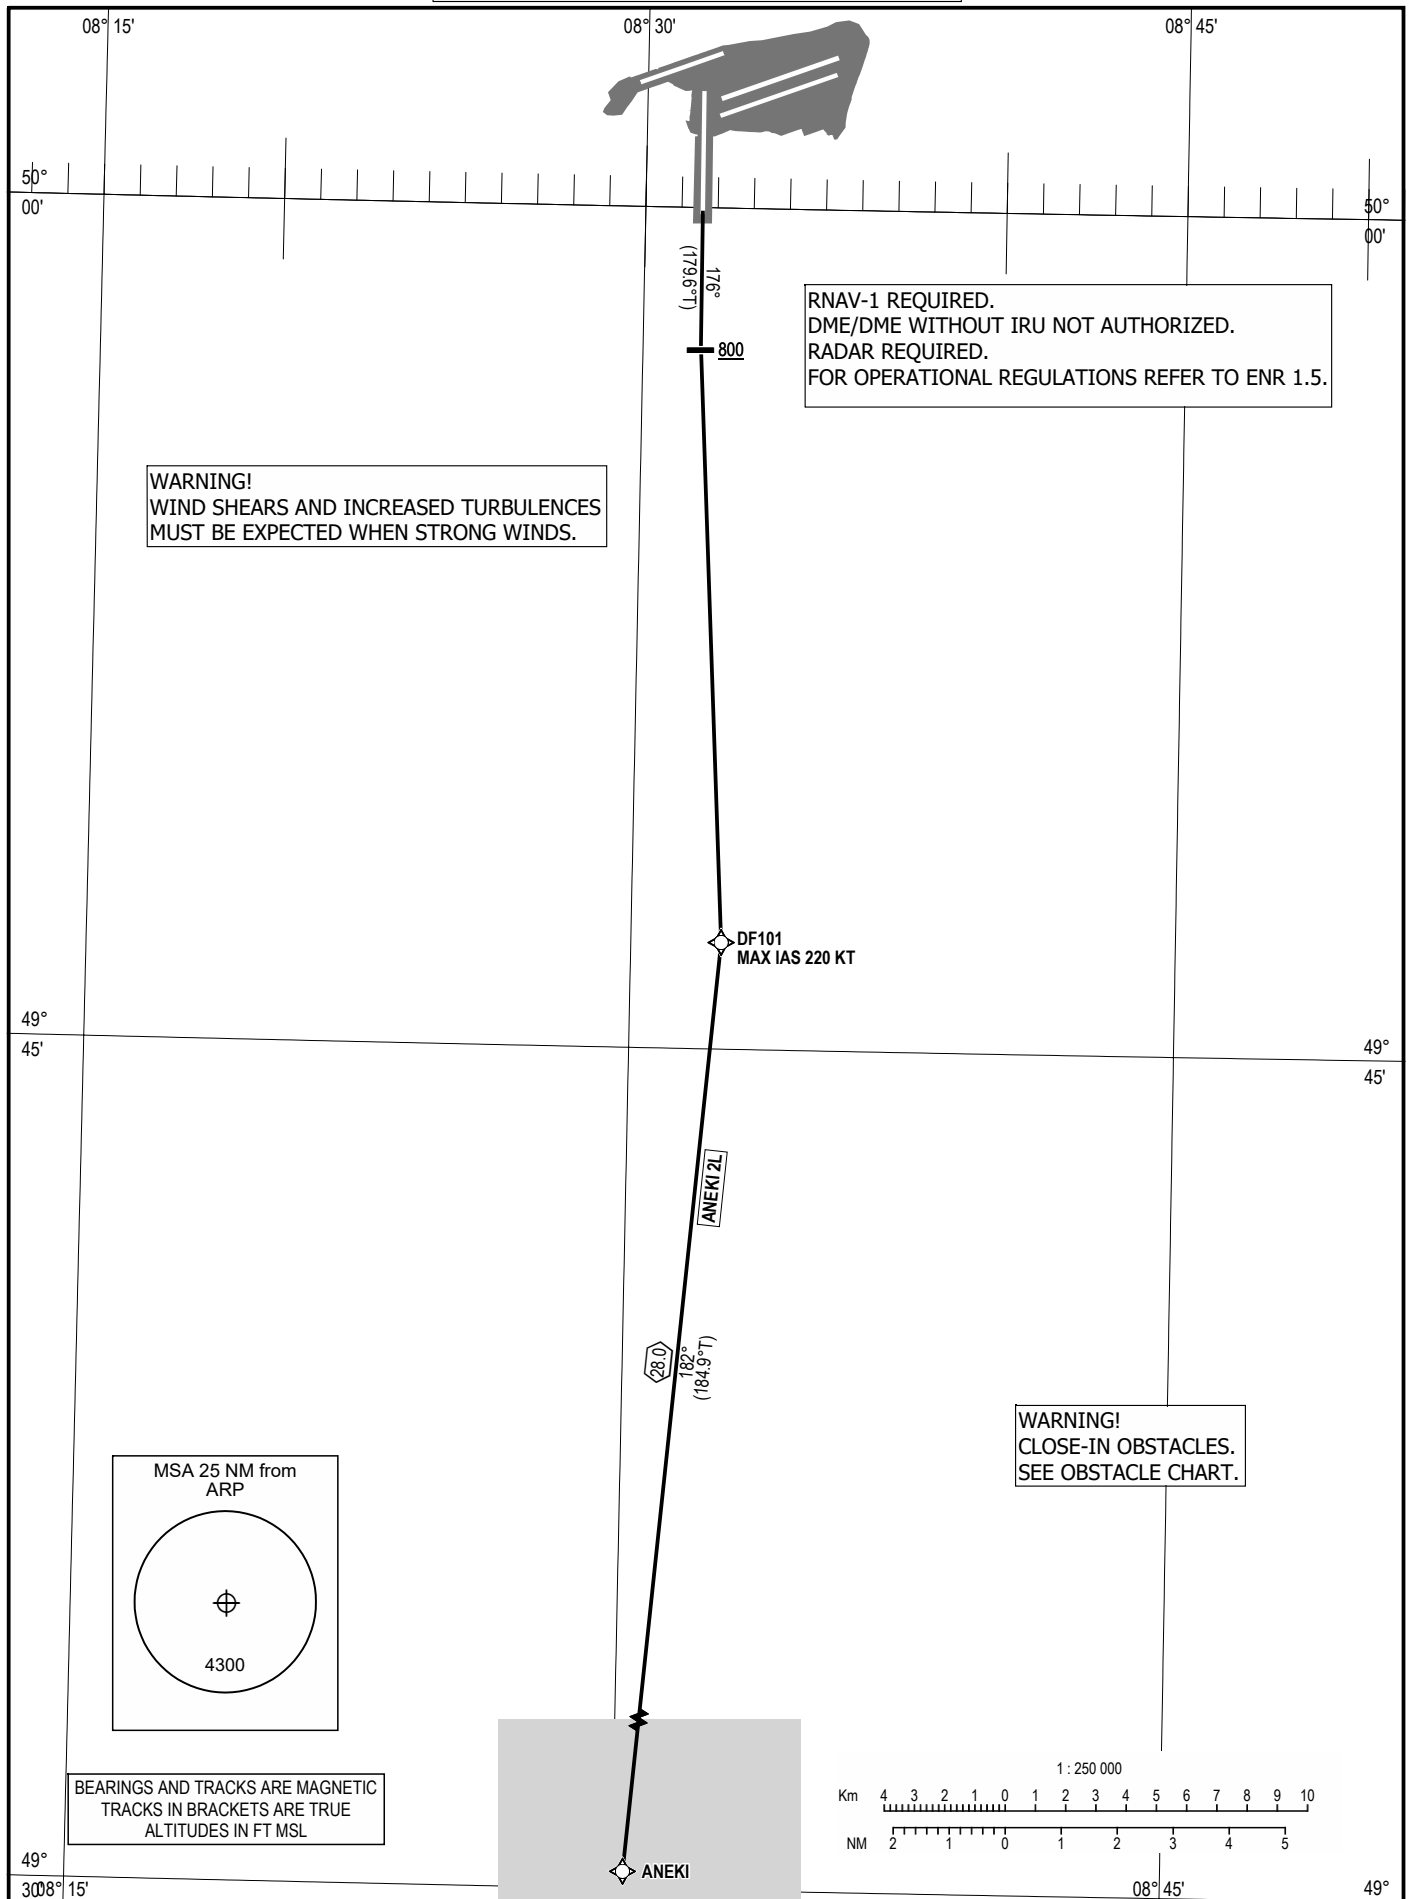

STANDARD DEPARTURE CHART -
INSTRUMENT (SID) - ICAO
RNAV (GPS, DME/DME/IRU)

FRANKFURT ATIS	118.730	FRANKFURT GROUND	121.805
FRANKFURT DELIVERY	122.035	FRANKFURT TOWER	118.780
FRANKFURT APRON	121.755	FRANKFURT TOWER	119.905
FRANKFURT APRON	121.855	LANGEN RADAR	136.130
FRANKFURT APRON	121.955		

TRANSITION
ALTITUDE 5000
VAR 3° E

FRANKFURT MAIN
RWY 18
ANEKI 2L

Correction: Communications.