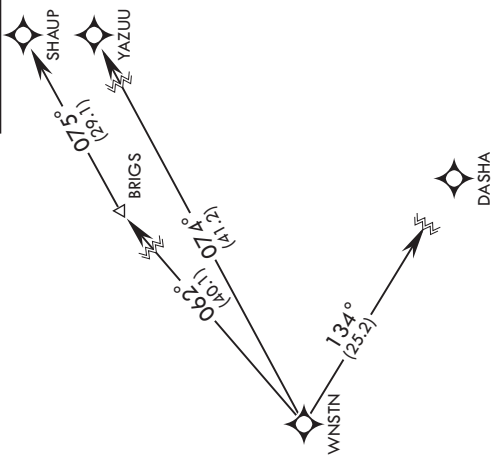

WNSTN ONE DEPARTURE (RNAV) (WNSTN1.WNSTN)

DOVER, DELAWARE

NE-3, 20 MAR 2025 to 17 APR 2025

DGP CON
132.425 257.875

112

RNAV1 - GPS
RADAR required

DEPARTURE ROUTE DESCRIPTION

TAKEOFF RWAY 1, 14, 19, 32: Climb on depicted heading until vectored by ATC, maintain 3000. Expect RADAR vectors direct WNSTN, thence...

...track as depicted via assigned transition. Maintain ATC assigned altitude. Expect further clearance to filed altitude within 10 minutes after departure.

- BRIGS TRANSITION (WNSTN1.BRIGS):
- DASHA TRANSITION (WNSTN1.DASHA):
- SHAUP TRANSITION (WNSTN1.SHAUP):
- YAZUU TRANSITION (WNSTN1.YAZUU):