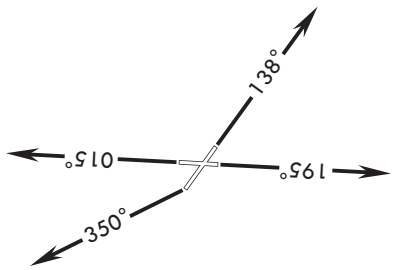

WNSTN ONE DEPARTURE (RNAV) (WNSTN1.WNSTN)

DOVER, DELAWARE

NE-3, 20 MAR 2025 to 17 APR 2025

DGP CON
132.425 257.875

112

RNAV1 - GPS
RADAR required

DEPARTURE ROUTE DESCRIPTION

TAKEOFF RWAY 1, 14, 19, 32: Climb on depicted heading until vectored by ATC, maintain 3000. Expect RADAR vectors direct WNSTN, thence...

...track as depicted via assigned transition. Maintain ATC assigned altitude. Expect further clearance to filed altitude within 10 minutes after departure.

- BRIGS TRANSITION (WNSTN1.BRIGS):
- DASHA TRANSITION (WNSTN1.DASHA):
- SHAUP TRANSITION (WNSTN1.SHAUP):
- YAZUU TRANSITION (WNSTN1.YAZUU):