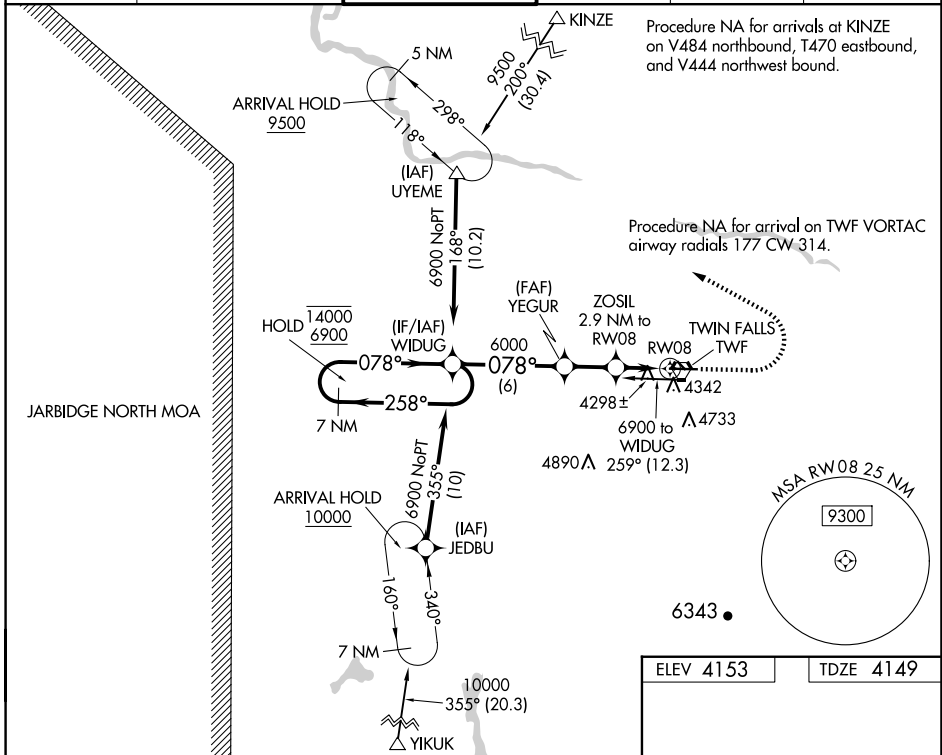

WAAS CH 40211 W08A	APP CRS 078°	Rwy Idg TDZE Apt Elev	8704 4149 4153
--	------------------------	-----------------------------	---

RNAV (GPS) RWY 8

JOSLIN FLD/MAGIC VALLEY RGNL (TWF')

RNP APCH - GPS.			MISSED APPROACH: Climb to 5000 then climbing left turn to 6000 direct UYEME and hold.		
<p>▼ For uncompensated Baro-VNAV systems, LNAV/VNAV NA below -15°C or above 54°C. Circling Rwy 30 NA at night.</p>					

ASOS 135.025	TWIN FALLS APP CON* 126.7 353.75	TWIN FALLS TOWER* 118.2 (CTAF) 0 317.5	GND CON 121.7	CLNC DEL 123.65	UNICOM 122.95
------------------------	--	--	-------------------------	---------------------------	-------------------------

ELEV 4153	TDZE 4149
-----------	-----------

CATEGORY	A	B	C	D
LPV DA		4349-3/4	200 (200-3/4)	
LNAV/VNAV DA		4583-1 1/4	434 (500-1 1/4)	
LNAV MDA	4560-1	411 (500-1)	4560-1 1/8	411 (500-1 1/8)
CIRCLING	4700-1 547 (600-1)	4780-1 627 (700-1)	5100-2 3/4 947 (1000-2 3/4)	5100-3 947 (1000-3)

REIL Rwy 8 0
HIRL Rwy 8-26 0

NW-1, 20 MAR 2025 to 17 APR 2025

NW-1, 20 MAR 2025 to 17 APR 2025