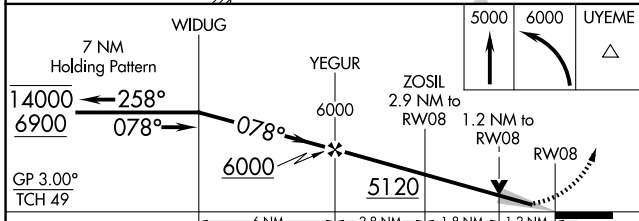

WAAS CH 40211 W08A	APP CRS 078°	Rwy Idg TDZE Apt Elev	8704 4149 4153
--	------------------------	-----------------------------	---

RNAV (GPS) RWY 8

JOSLIN FLD/MAGIC VALLEY RGNL (TWF')

RNP APCH - GPS.			MISSED APPROACH: Climb to 5000 then climbing left turn to 6000 direct UYEME and hold.		
<p>▼ For uncompensated Baro-VNAV systems, LNAV/VNAV NA below -15°C or above 54°C. Circling Rwy 30 NA at night.</p>					

ASOS 135.025	TWIN FALLS APP CON* 126.7 353.75	TWIN FALLS TOWER* 118.2 (CTAF) 0 317.5	GND CON 121.7	CLNC DEL 123.65	UNICOM 122.95
------------------------	--	--	-------------------------	---------------------------	-------------------------