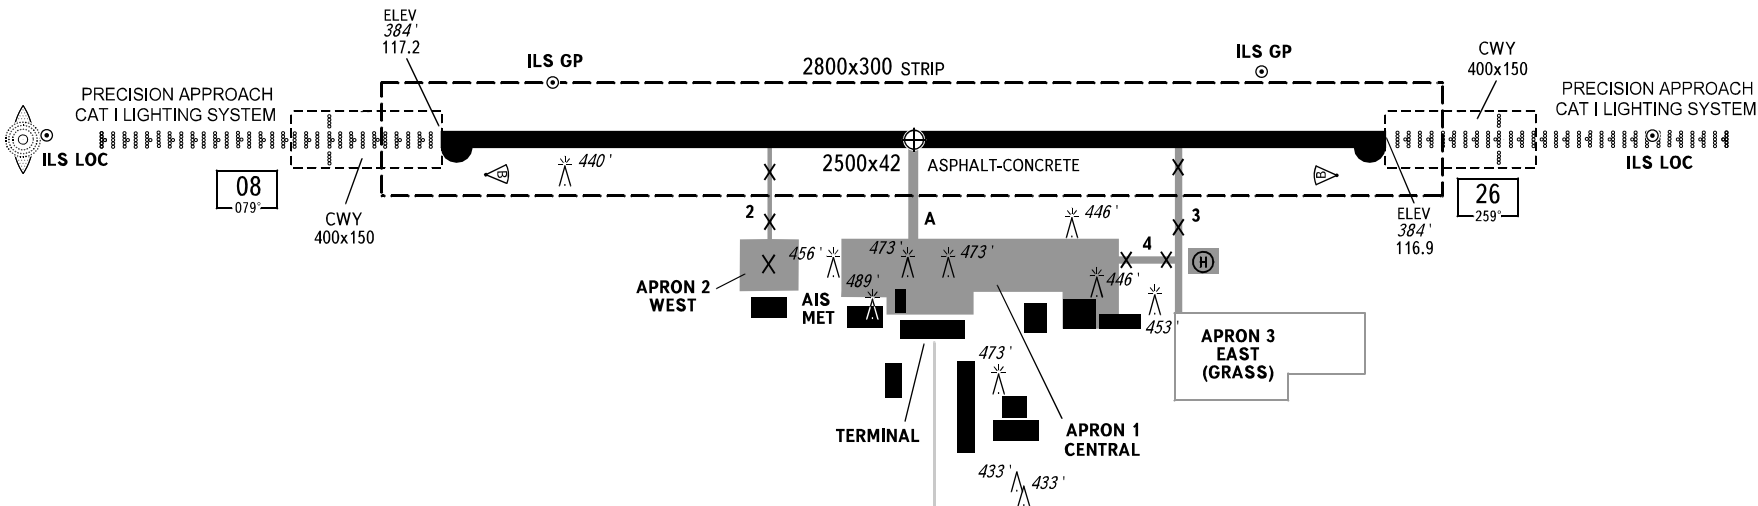

AERODROME
CHART - ICAO

ARP
51°47'45"N
055°27'24"E

ELEV
387' / 118m

TOWER
128.000

ORENBURG, RUSSIA
ORENBURG

PZ - 90.11 coordinates

RWY	DIRECTION (TRUE)	THR	BEARING STRENGTH
08	089.53°	51°47'45"N 055°26'19"E	PCN 57 /R/B/X/T (mixed)
26	269.53°	51°47'45"N 055°28'29"E	

ELEVATIONS IN FEET AND METRES
DIMENSIONS IN METRES
BEARINGS ARE MAGNETIC

MARKING AIDS RWY 08 / 26 AND EXIT TWY

LIGHTING AIDS RWY 08 / 26 AND EXIT TWY

DIMENSIONS IN METRES

CHANGE: NIL