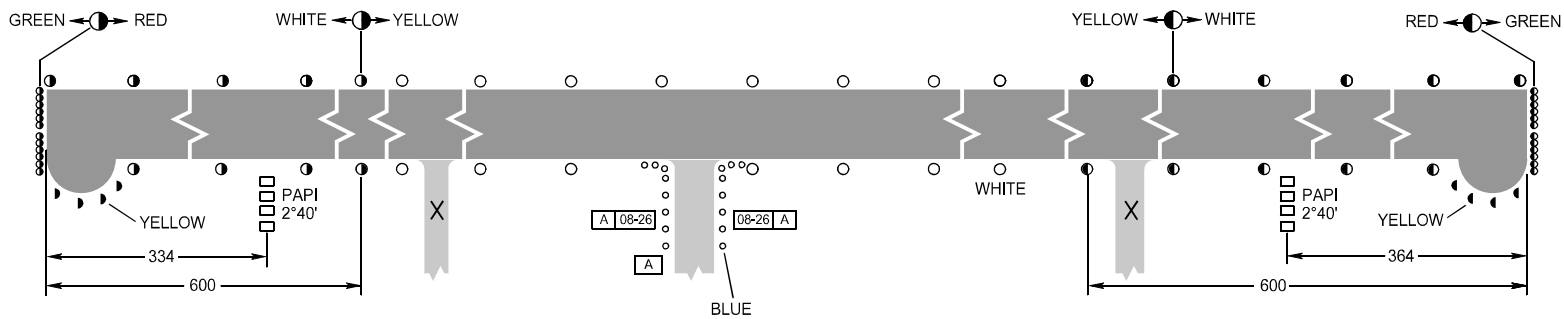

AERODROME
CHART - ICAO

ARP
51°47'45"N
055°27'24"E

ELEV
387' / 118m

TOWER
128.000

ORENBURG, RUSSIA
ORENBURG

PZ - 90.11 coordinates

RWY	DIRECTION (TRUE)	THR	BEARING STRENGTH
08	089.53°	51°47'45"N 055°26'19"E	PCN 57 /R/B/X/T (mixed)
26	269.53°	51°47'45"N 055°28'29"E	

ELEVATIONS IN FEET AND METRES
DIMENSIONS IN METRES
BEARINGS ARE MAGNETIC

MARKING AIDS RWY 08 / 26 AND EXIT TWY

LIGHTING AIDS RWY 08 / 26 AND EXIT TWY

DIMENSIONS IN METRES

CHANGE: NIL