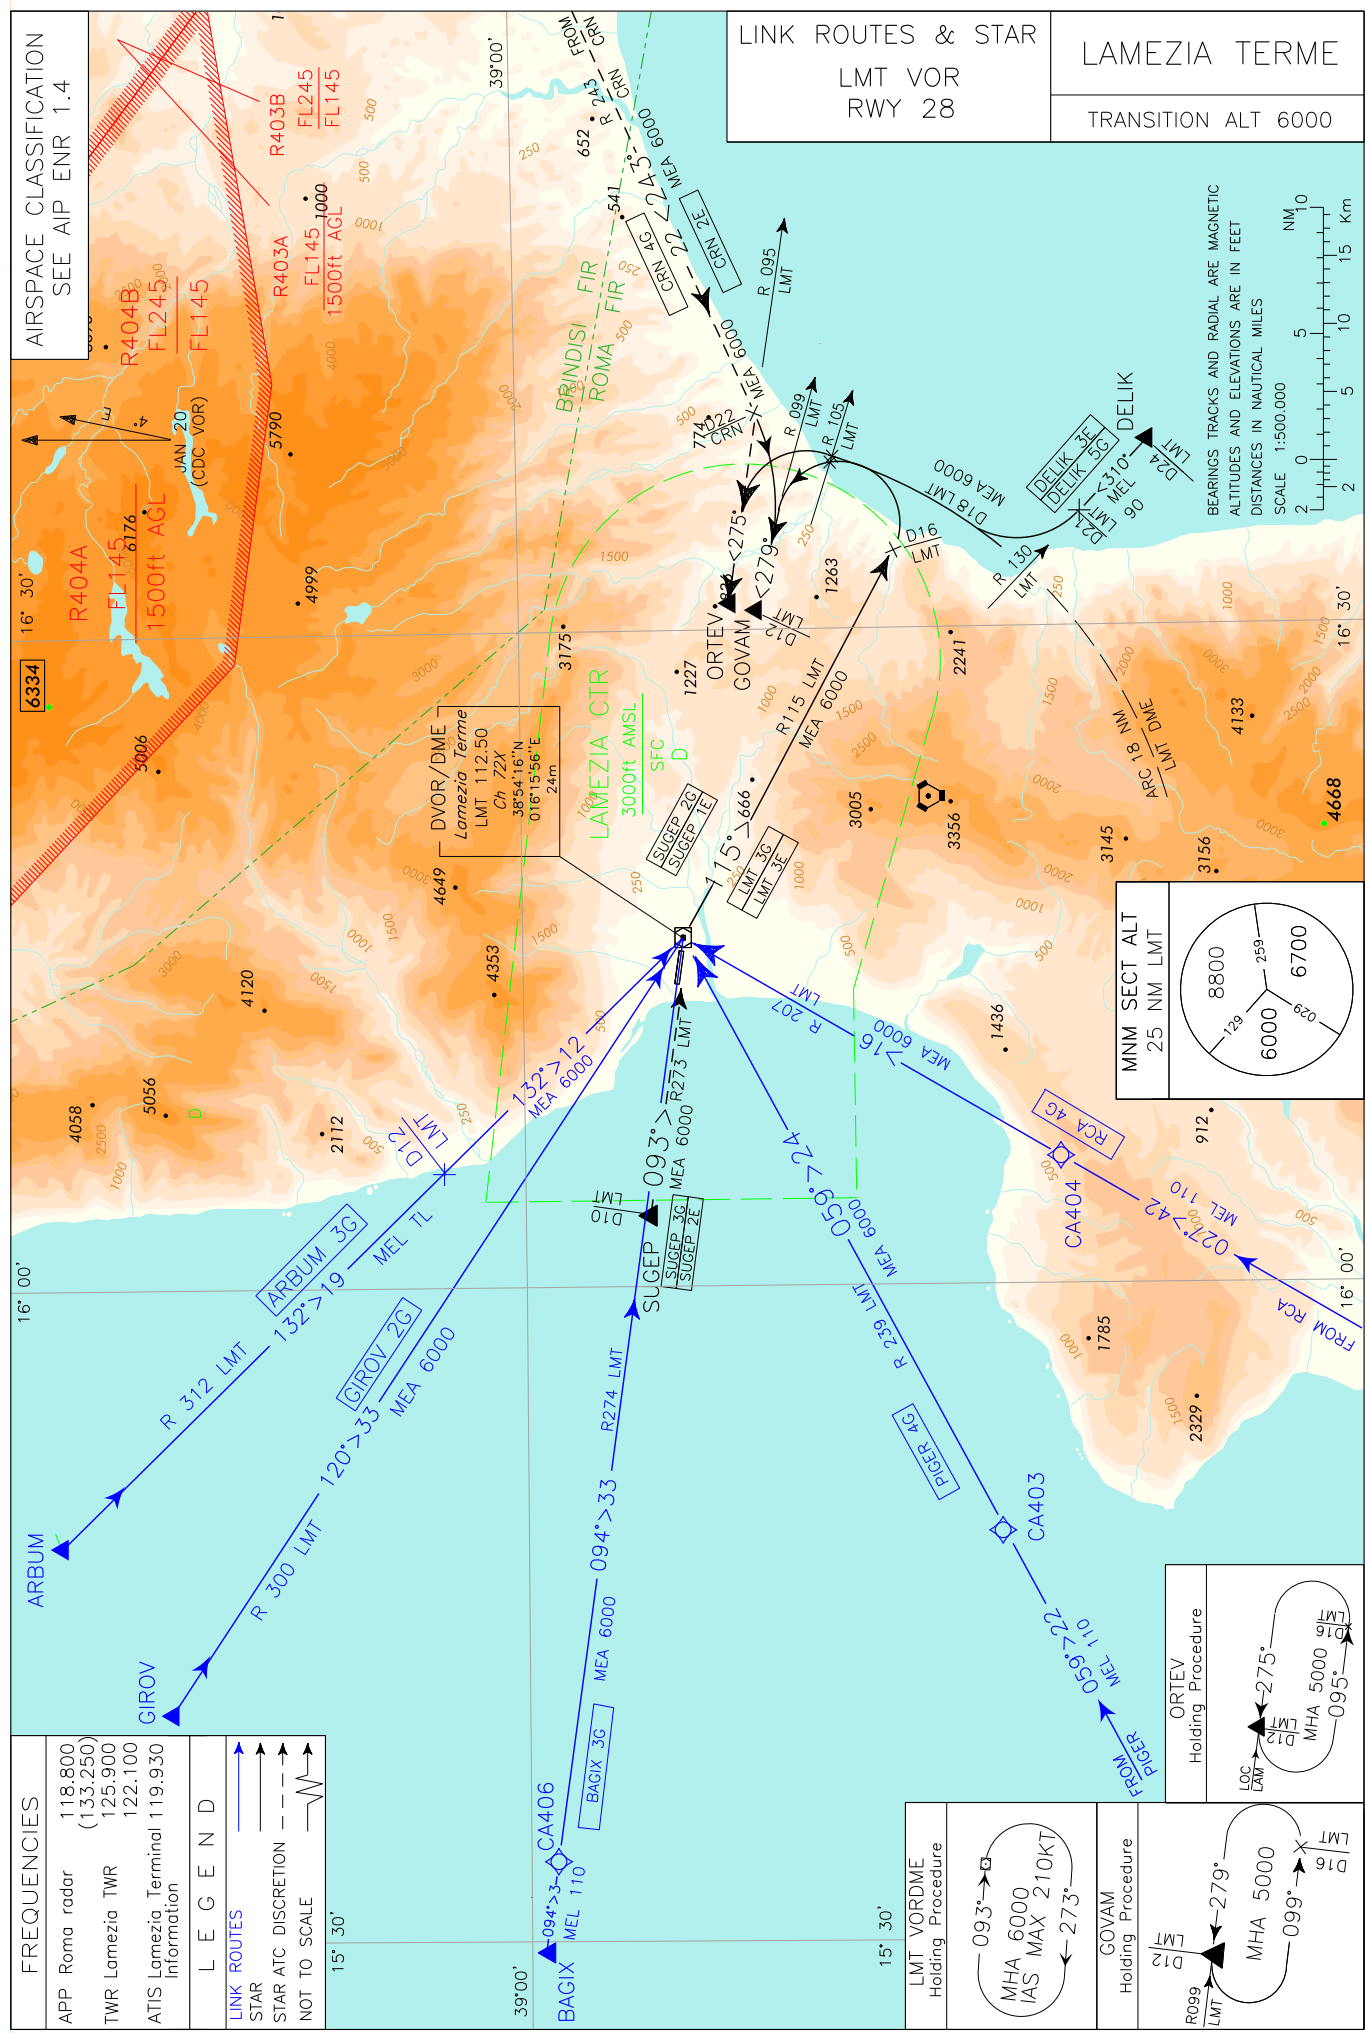

CHANGE: VULKA 4G WITHDRAWN

FREQUENCIES	
APP Roma radar	118.800 (133.250)
TWR Lamezia TWR	125.900
ATIS Lamezia Terminal Information	122.100 119.930

LEGEND	
LINK ROUTES	→
STAR	↑
STAR ATC DISCRETION	---
NOT TO SCALE	~