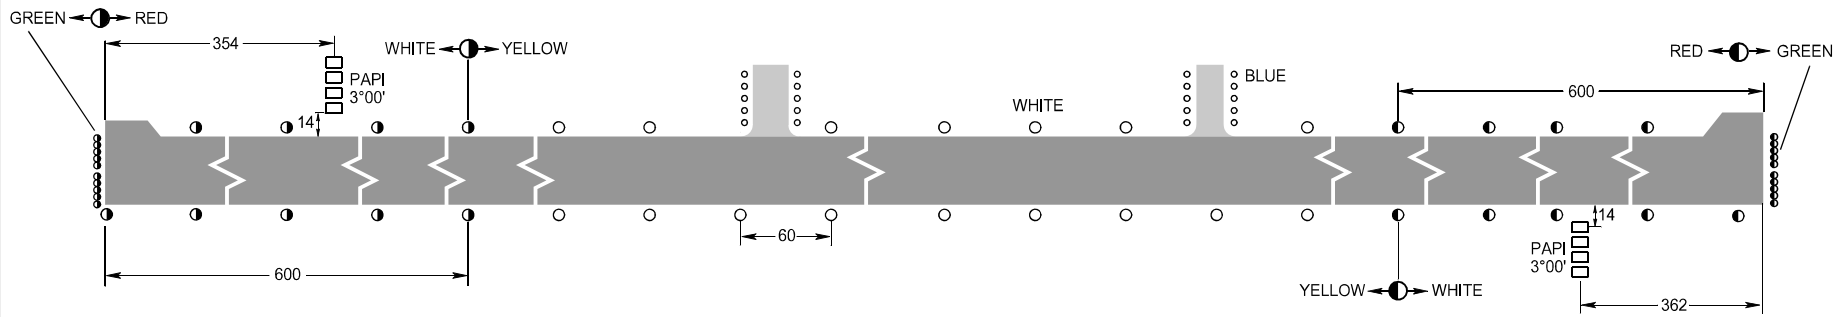

AERODROME
CHART - ICAO

ARP
42°49'01"N
047°39'09"E

ELEV
16' / 5m

START 121.300

MAKHACHKALA, RUSSIA

UYTASH

PZ - 90.11 coordinates

CHANGE: COM, ELEV

MAKHACHKALA, RUSSIA

UYTASH

MARKING AIDS RWY 14 / 32 AND EXIT TWY

LIGHTING AIDS RWY 14 / 32 AND EXIT TWY

DIMENSIONS IN METRES

CHANGE: NIL