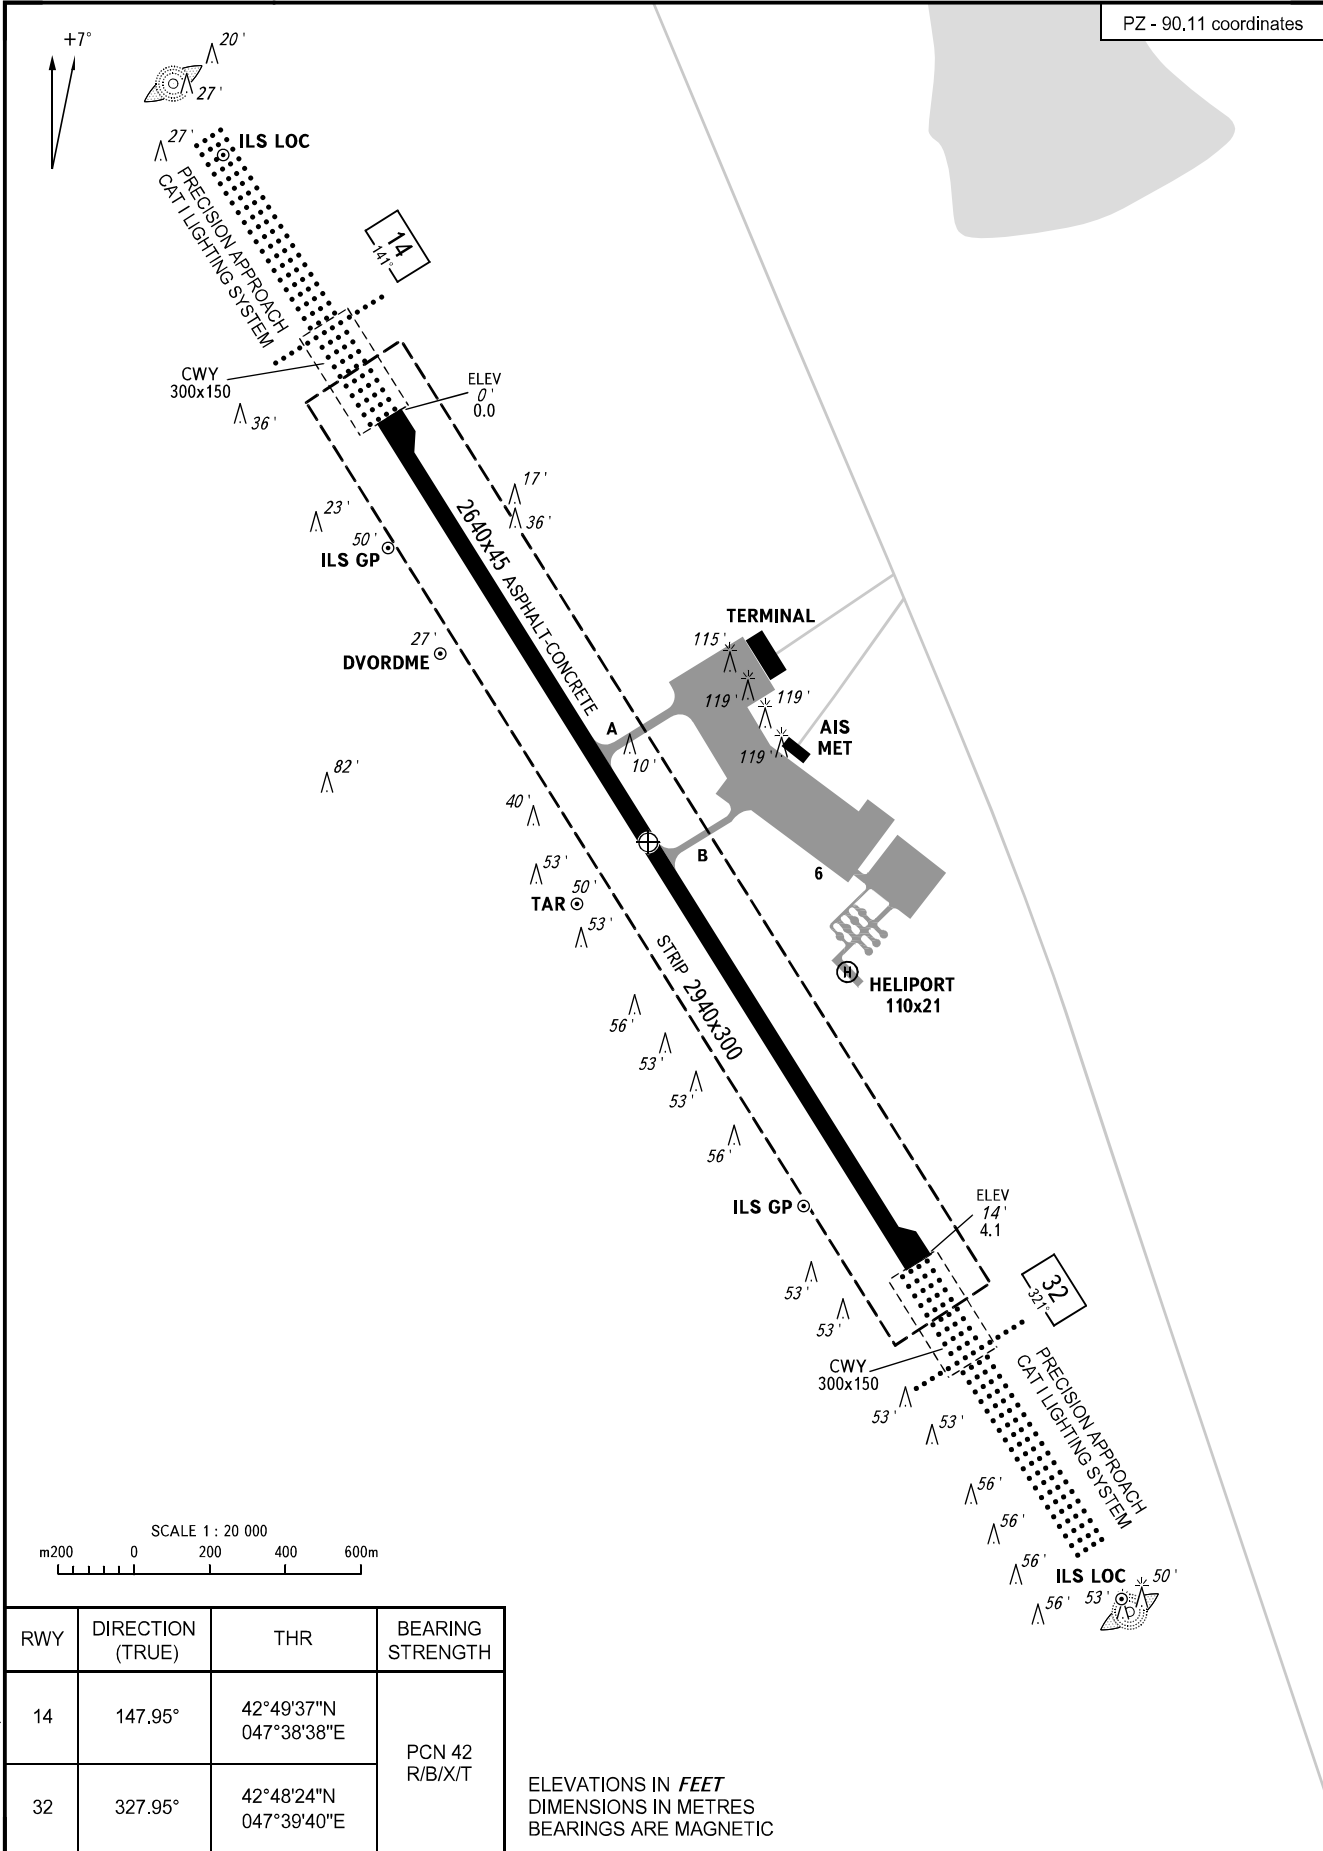

AERODROME
CHART - ICAO

ARP
42°49'01"N
047°39'09"E

ELEV
16' / 5m

START 121.300

MAKHACHKALA, RUSSIA

UYTASH

PZ - 90.11 coordinates

CHANGE: COM, ELEV

MAKHACHKALA, RUSSIA

UYTASH

MARKING AIDS RWY 14 / 32 AND EXIT TWY

LIGHTING AIDS RWY 14 / 32 AND EXIT TWY

DIMENSIONS IN METRES

CHANGE: NIL