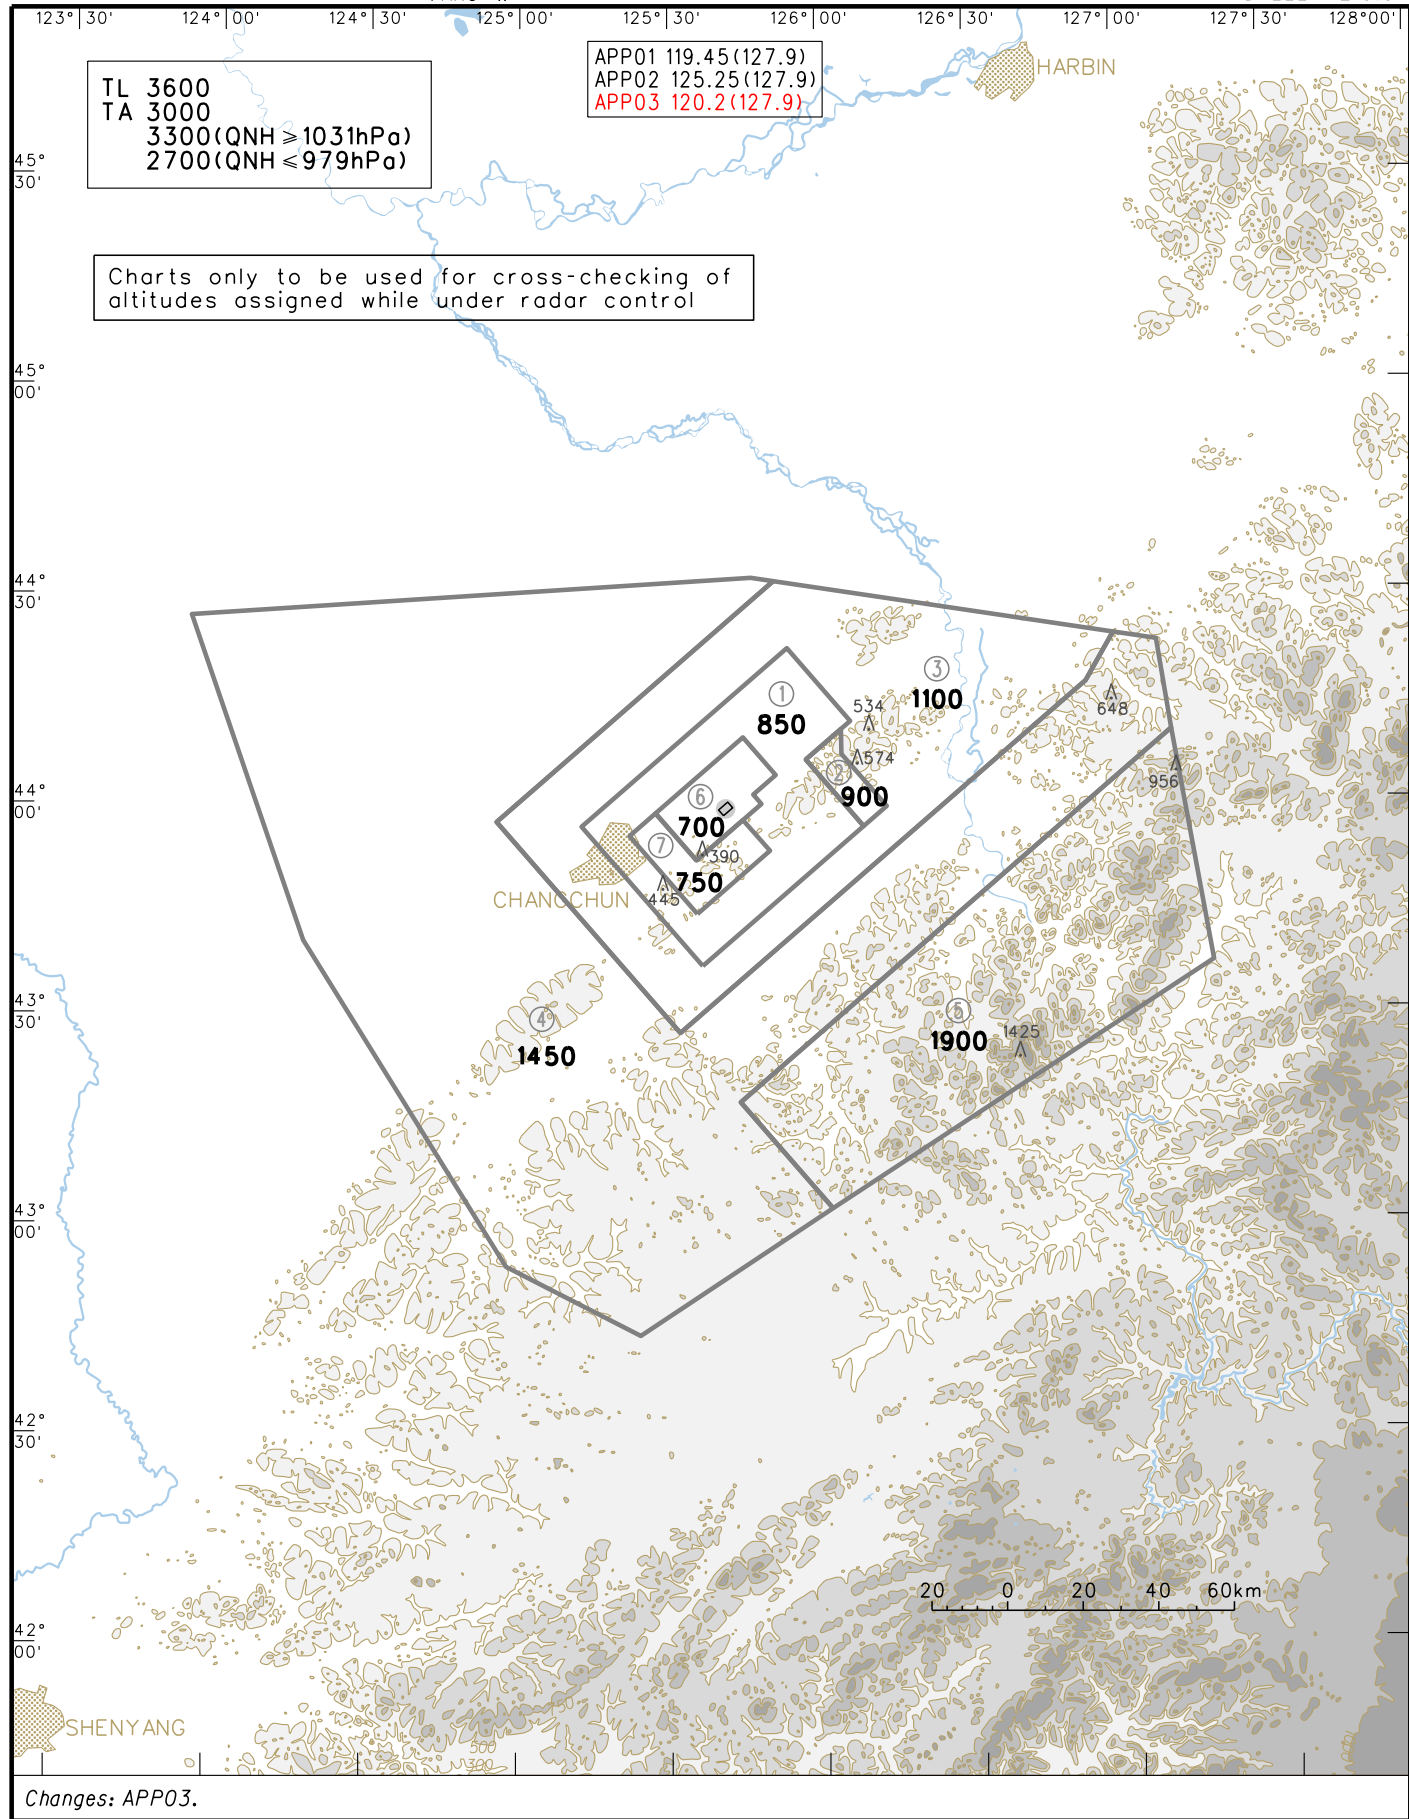

ATC SURVEILLANCE MINIMUM ALTITUDE CHART

D-ATIS 126.25
TWR 118.85(124.35)

ZYCC CHANGCHUN/Longjia

AD ELEV 215.3m

VAR9° W

Changes: APP03.