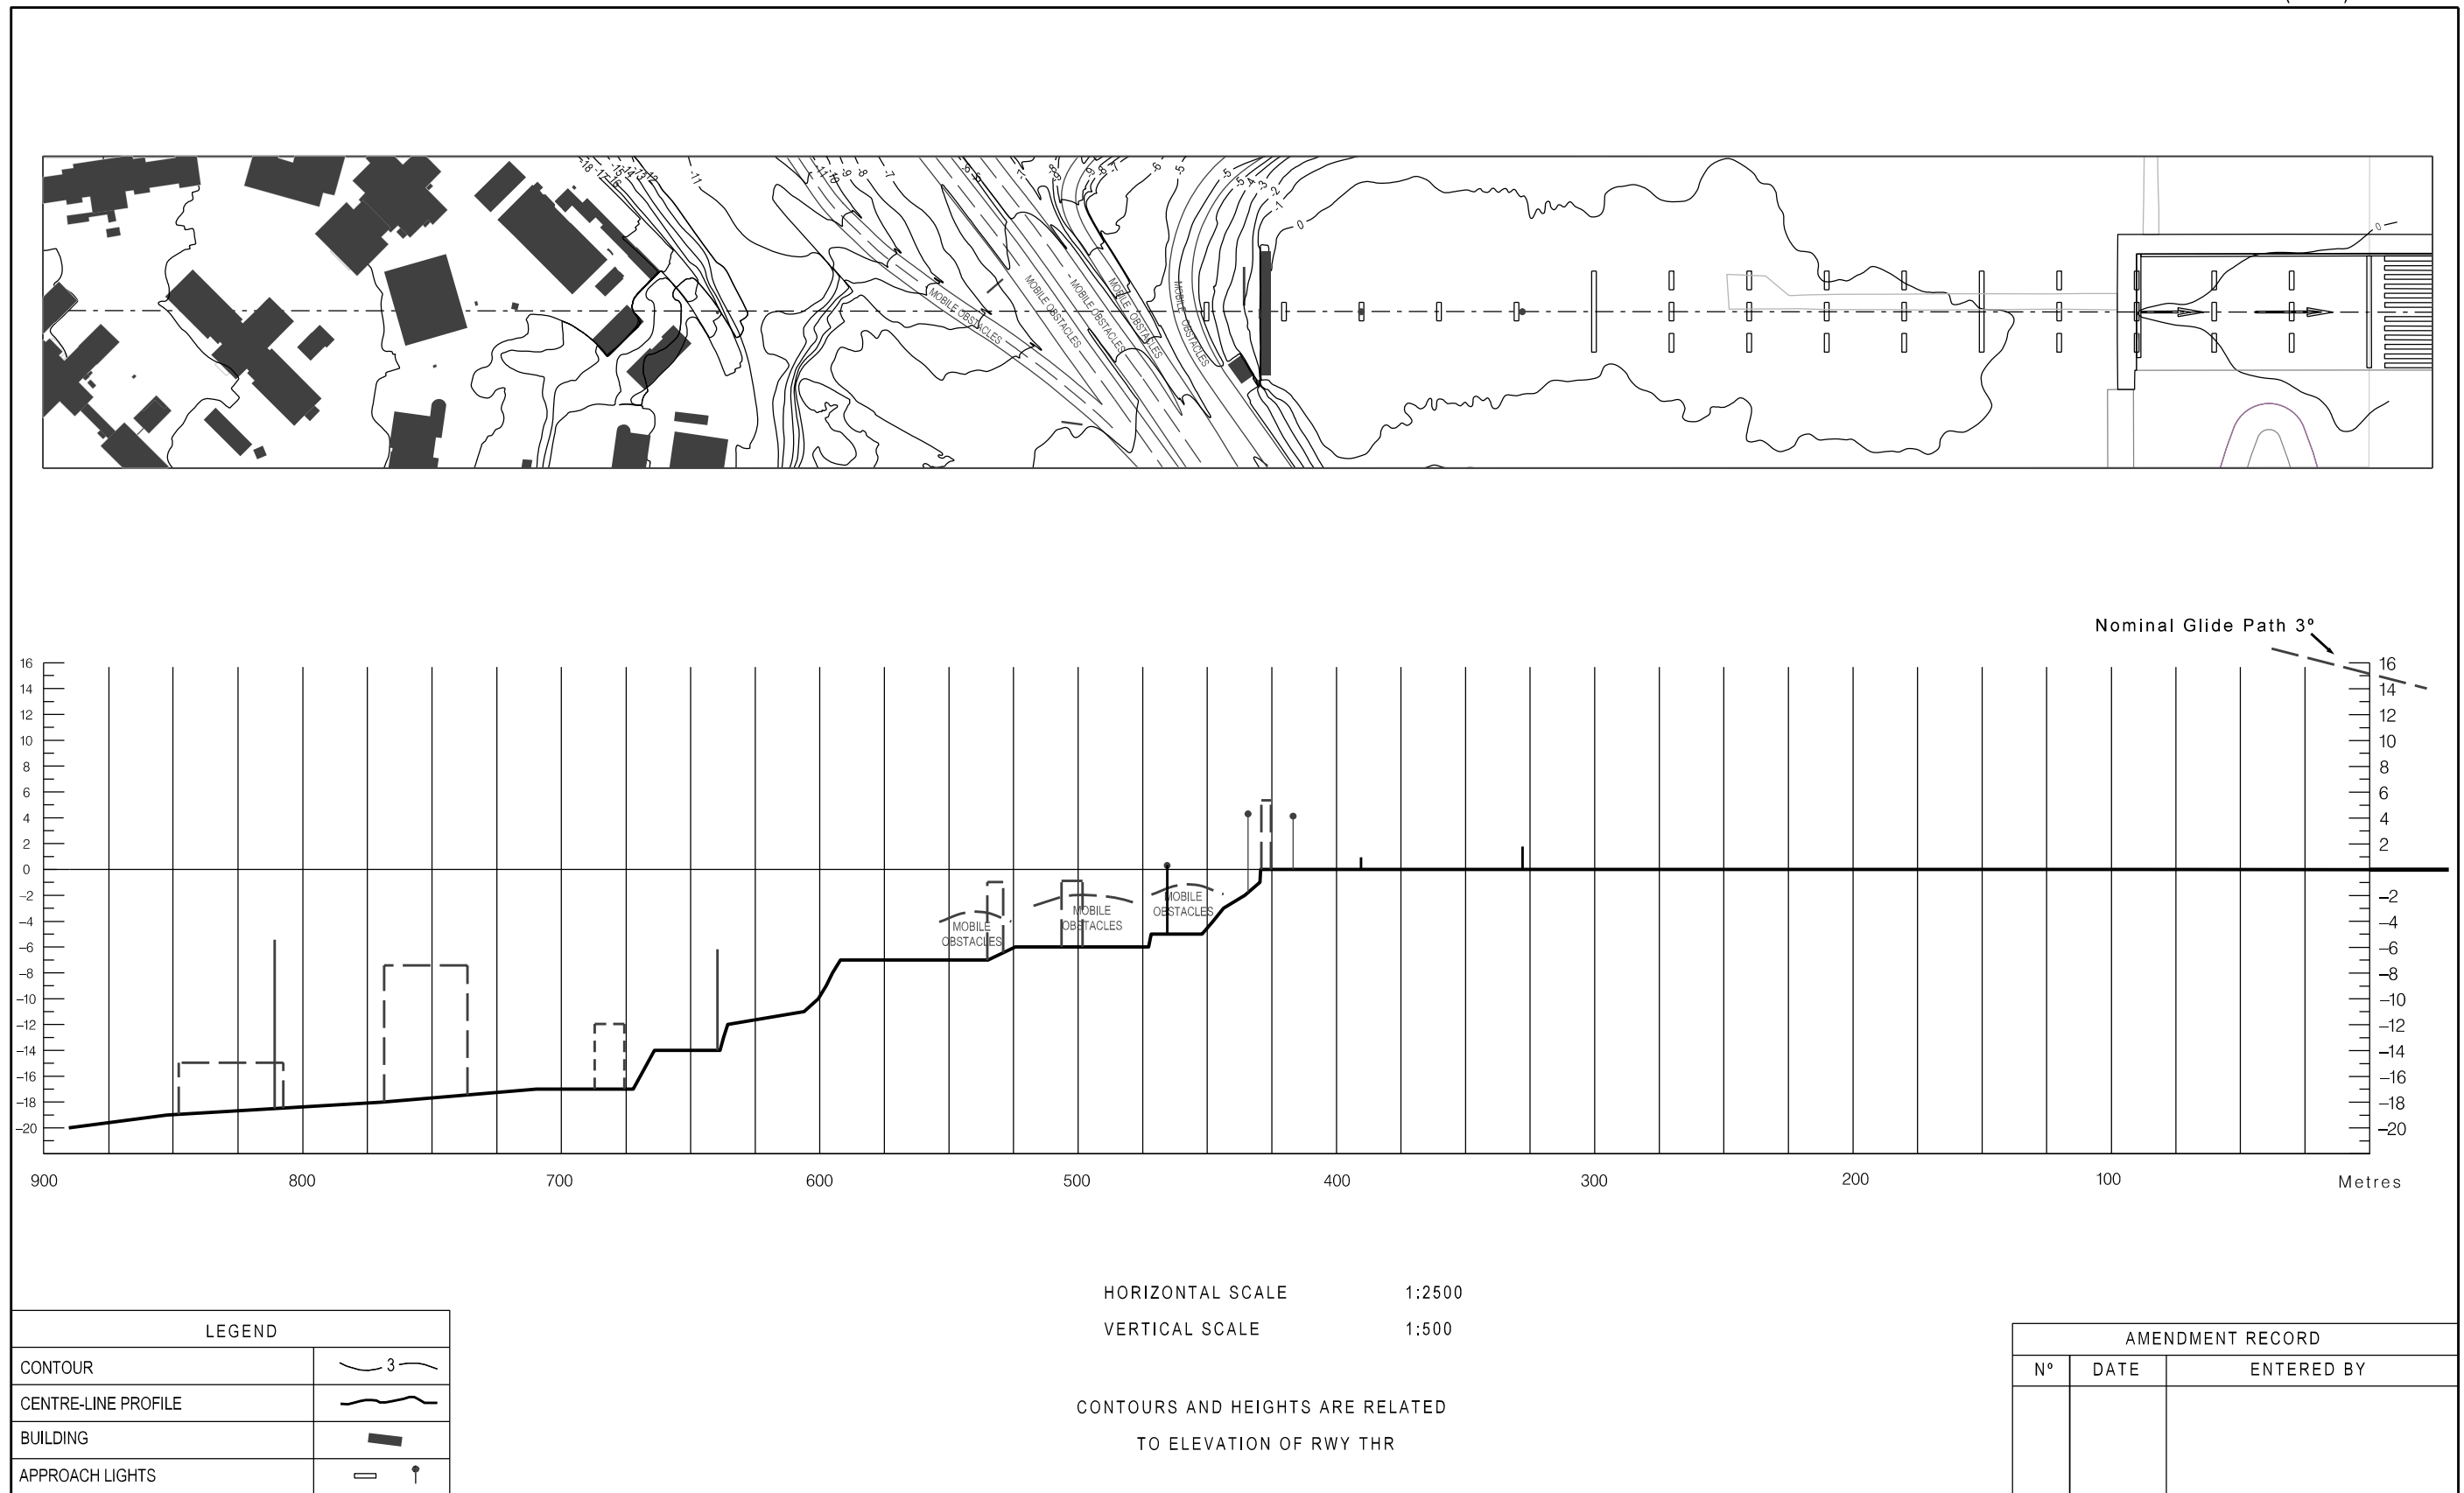

PRECISION APPROACH TERRAIN CHART - ICAO

LISBOA, Humberto Delgado  
(LPPT) RWY 02

DIMENSIONS AND ELEVATIONS IN METRES

MAG VAR changed. New RWY designator.

THIS PAGE INTENTIONALLY LEFT BLANK