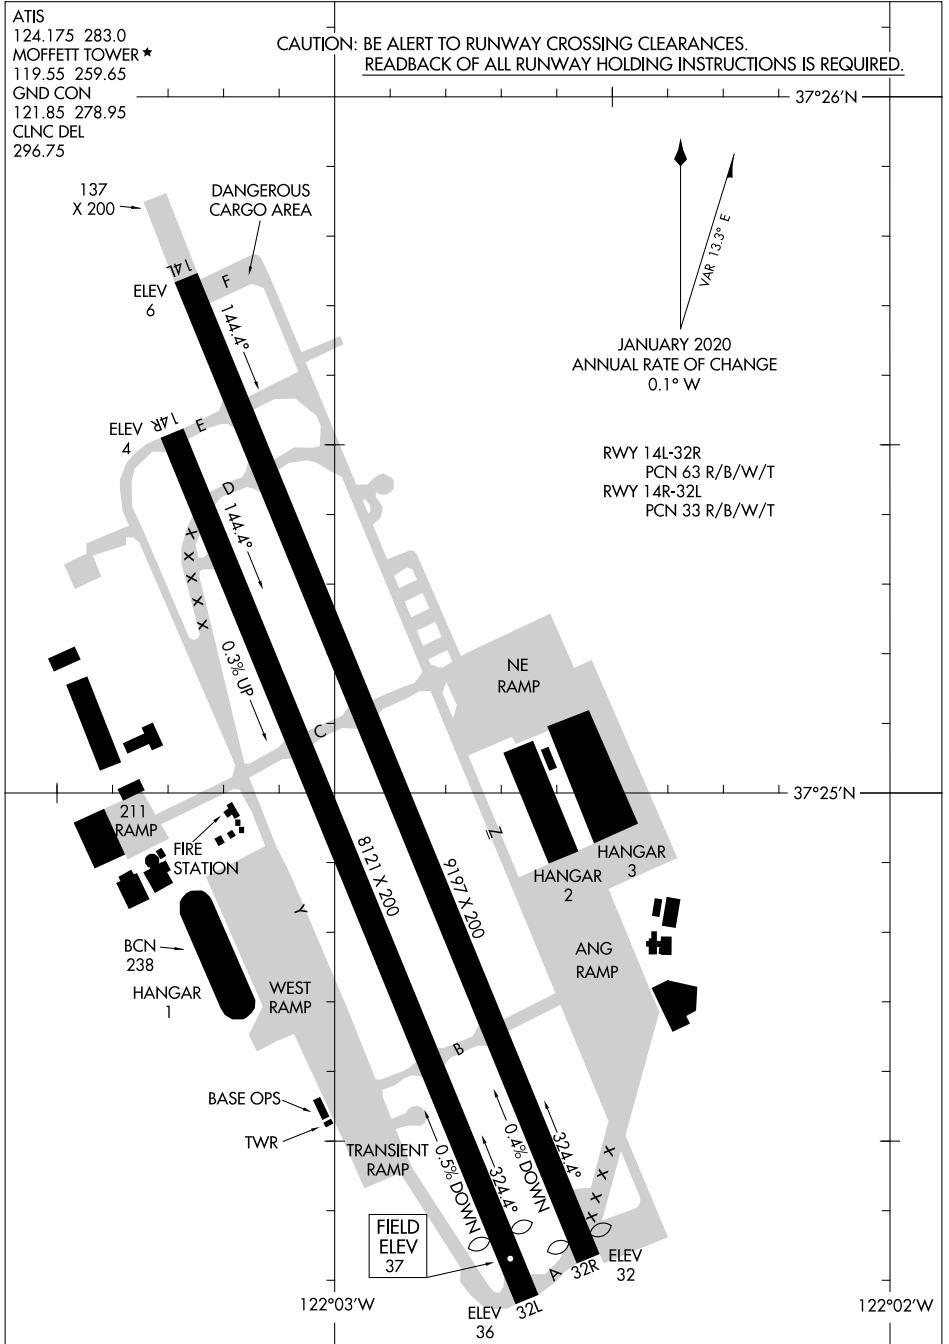

22307

AIRPORT DIAGRAM

MOFFETT FEDERAL AIRFIELD (NTUQ)
MOUNTAIN VIEW, CALIFORNIA

AL-410 (FAA)

ATIS
124.175 283.0
MOFFETT TOWER ★
119.55 259.65
GND CON
121.85 278.95
CINC DEL
296.75

CAUTION: BE ALERT TO RUNWAY CROSSING CLEARANCES.
READBACK OF ALL RUNWAY HOLDING INSTRUCTIONS IS REQUIRED.

SW-2, 20 MAR 2025 to 17 APR 2025

SW-2, 20 MAR 2025 to 17 APR 2025

AIRPORT DIAGRAM

22307

MOUNTAIN VIEW, CALIFORNIA
MOFFETT FEDERAL AIRFIELD (NTUQ)