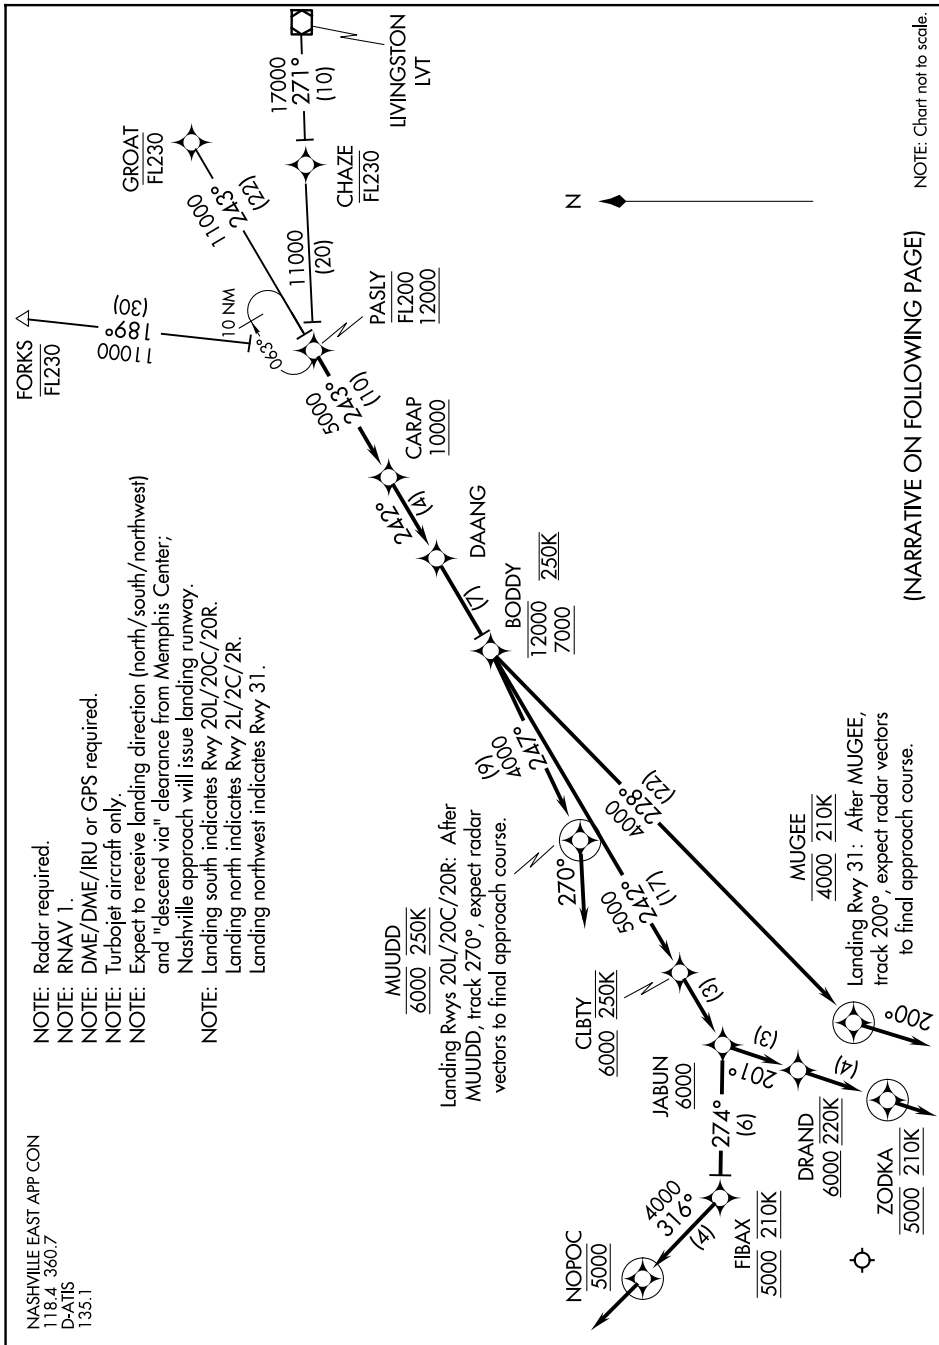

PASLY FOUR ARRIVAL (RNAV)

SE-1, 20 MAR 2025 to 17 APR 2025

(NARRATIVE ON FOLLOWING PAGE)

NOTE: Chart not to scale.

PASLY FOUR ARRIVAL (RNAV)

SE-1, 20 MAR 2025 to 17 APR 2025