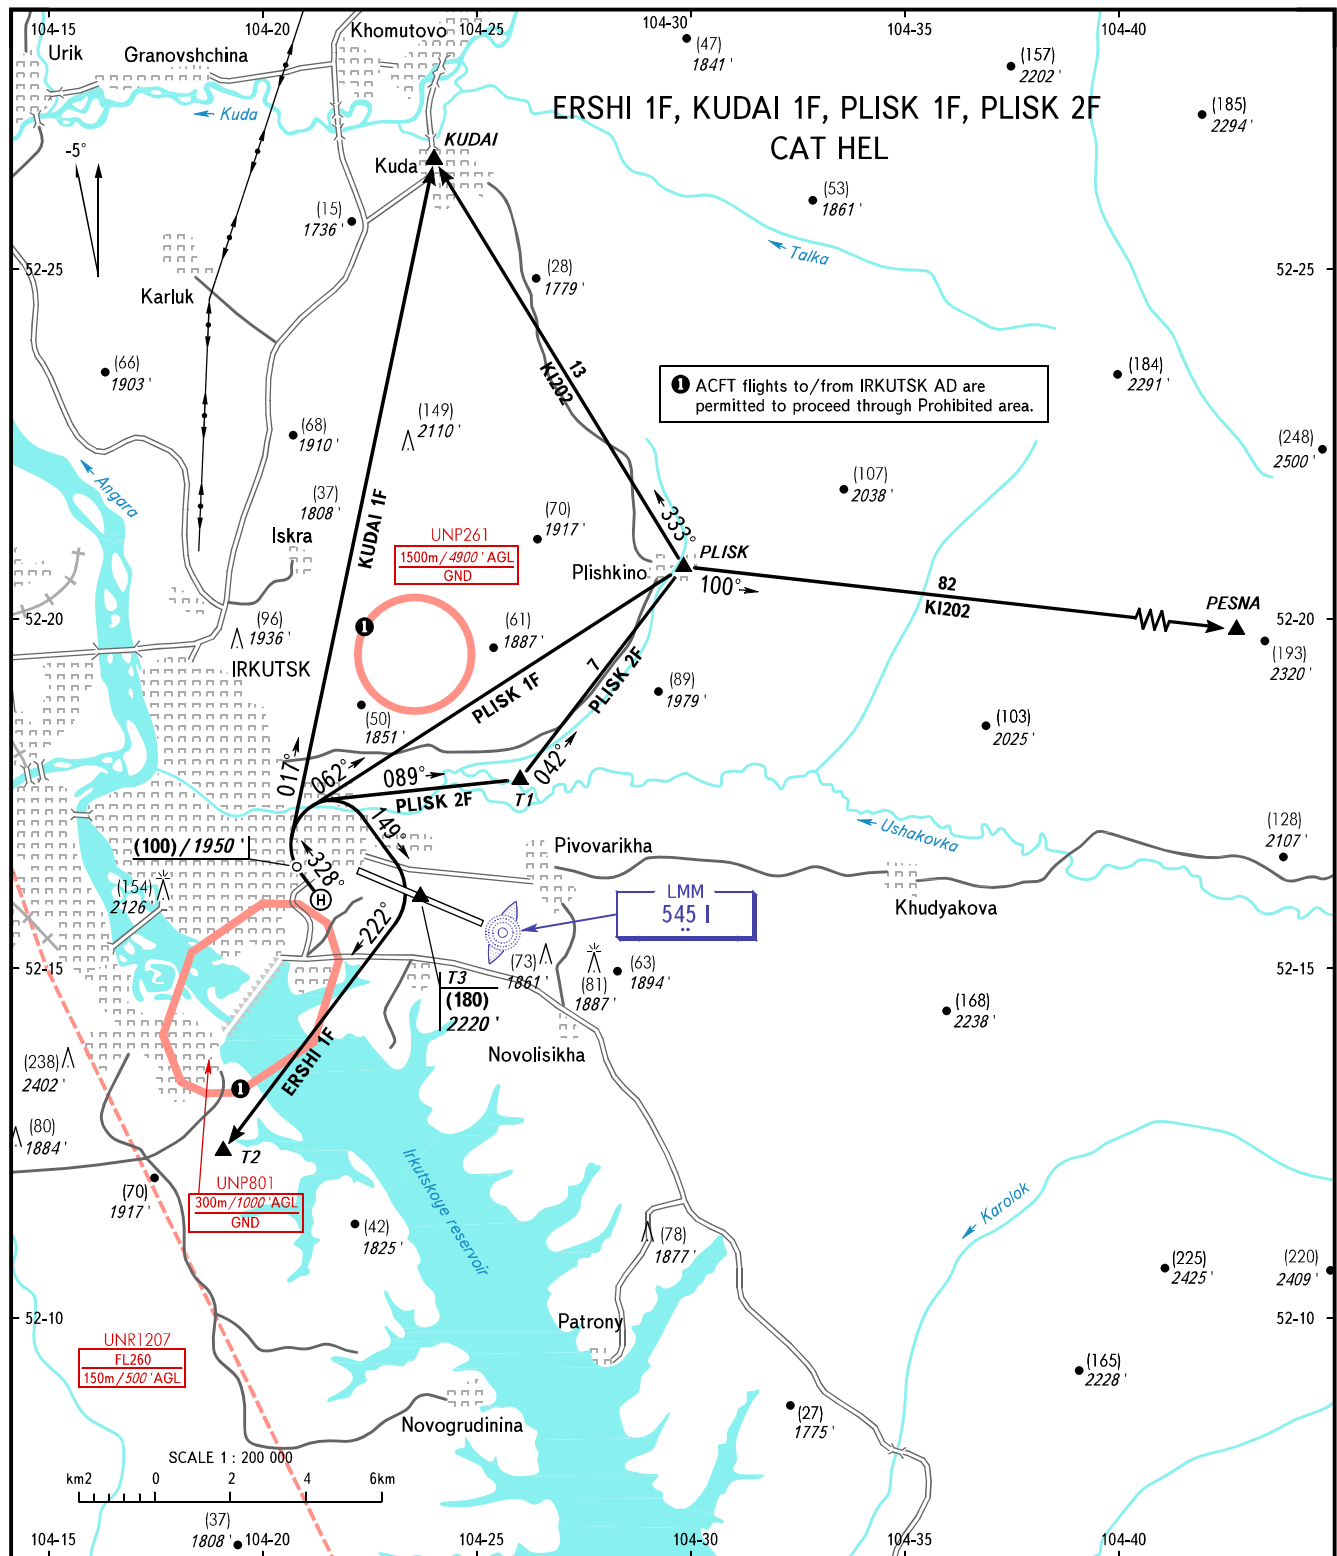

VFR
DEPARTURE
CHART

IRKUTSK, RUSSIA
IRKUTSK

TRANSITION HGT: (1200)
TRANSITION ALT: 5420'

ACFT flights to/from IRKUTSK AD are permitted to proceed through Prohibited area.

TOWER 118.100
RADAR 119.300

BEARINGS AND TRACKS ARE MAG.
ALTITUDES IN FEET, HEIGHTS IN METRES
ELEVATIONS IN METRES AND FEET
DISTANCES IN KILOMETRES

Alt set: -QFE(QNH on req);
-mm(hPa on req).