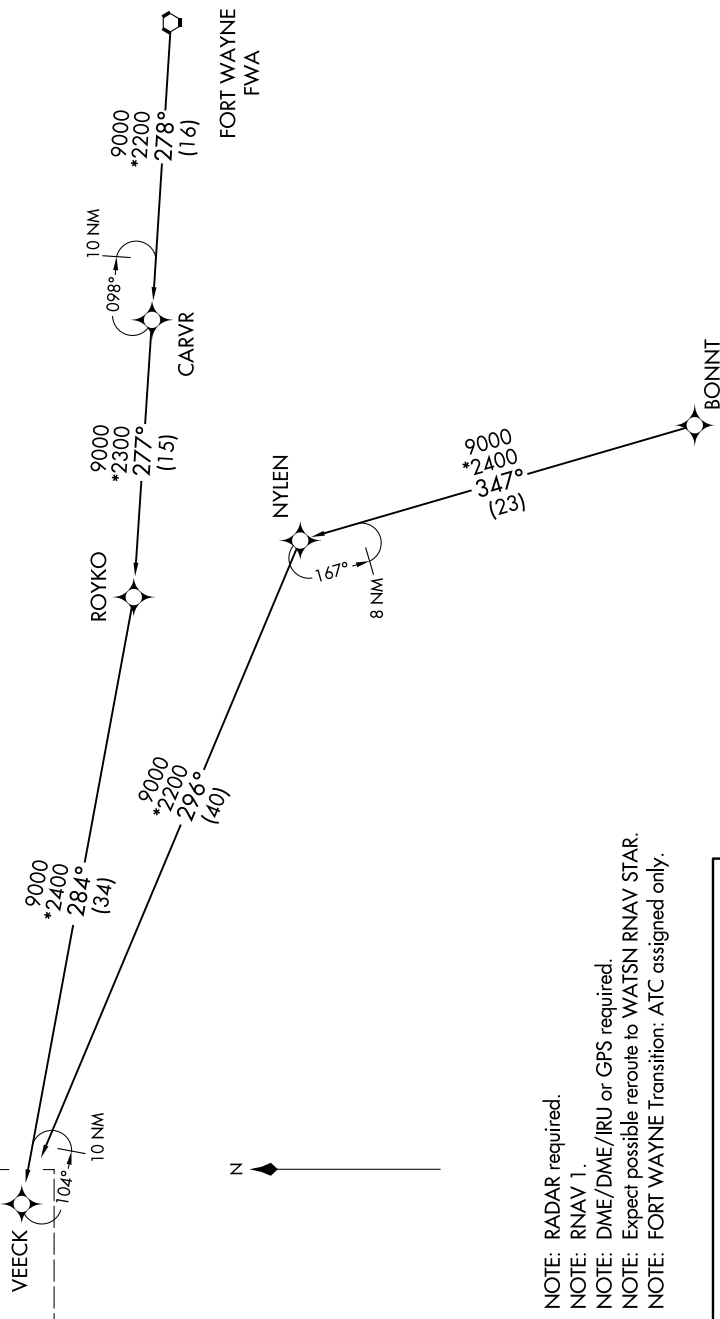

VEECK FIVE ARRIVAL (RNAV) Transition Routes

CHICAGO APP CON
119.0 292.125
D-AIIS
135.4 282.225

(CONTINUED ON FOLLOWING PAGE)

EC-3, 20 MAR 2025 to 17 APR 2025

See following page for Arrival Route.

NOTE: Chart not to scale.

- NOTE: RADAR required.
- NOTE: RNAV 1.
- NOTE: DME/DME/IRU or GPS required.
- NOTE: Expect possible reroute to WATSN RNAV STAR.
- NOTE: FORT WAYNE Transition: ATC assigned only.

**BONNT TRANSITION (BONNT.VEECK5):
FORT WAYNE TRANSITION (FWA.VEECK5):**