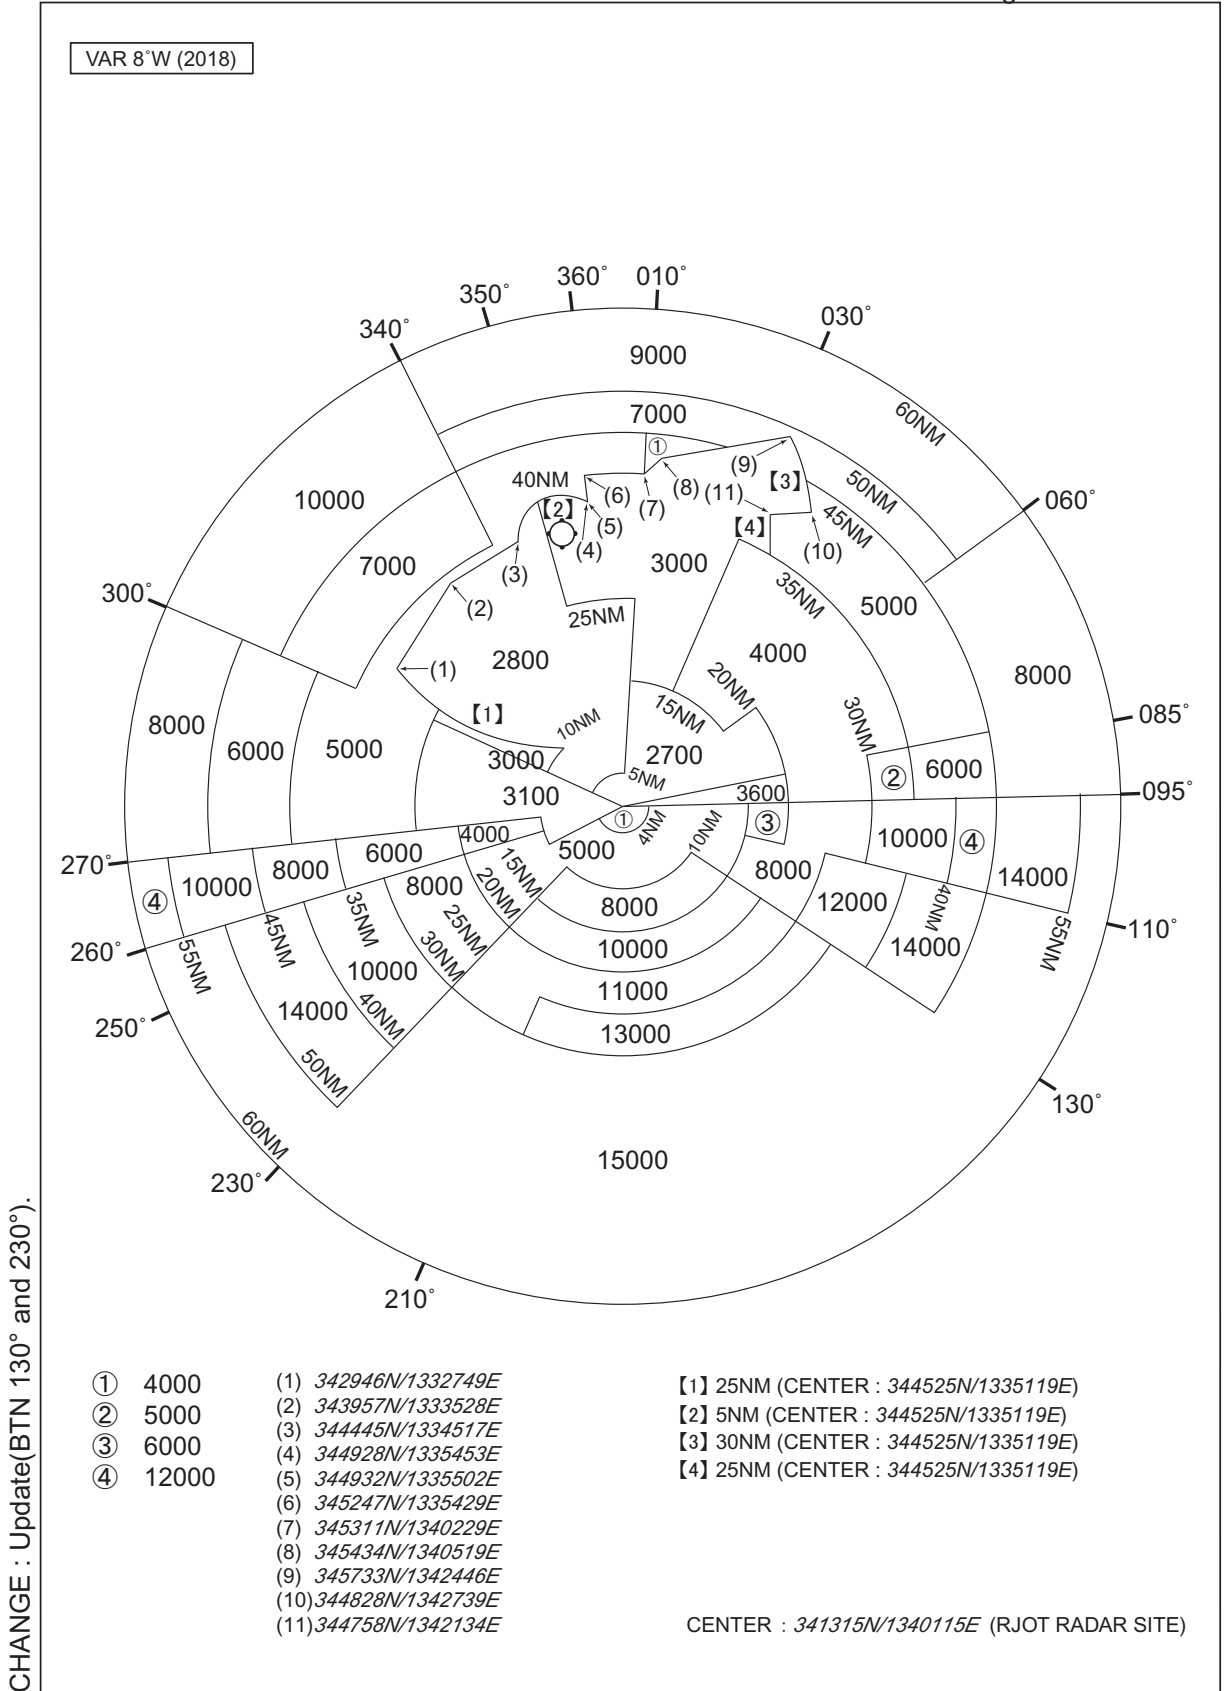

RJOB / OKAYAMA

Minimum Vectoring Altitude CHART

**INTENTIONALLY LEFT BLANK**