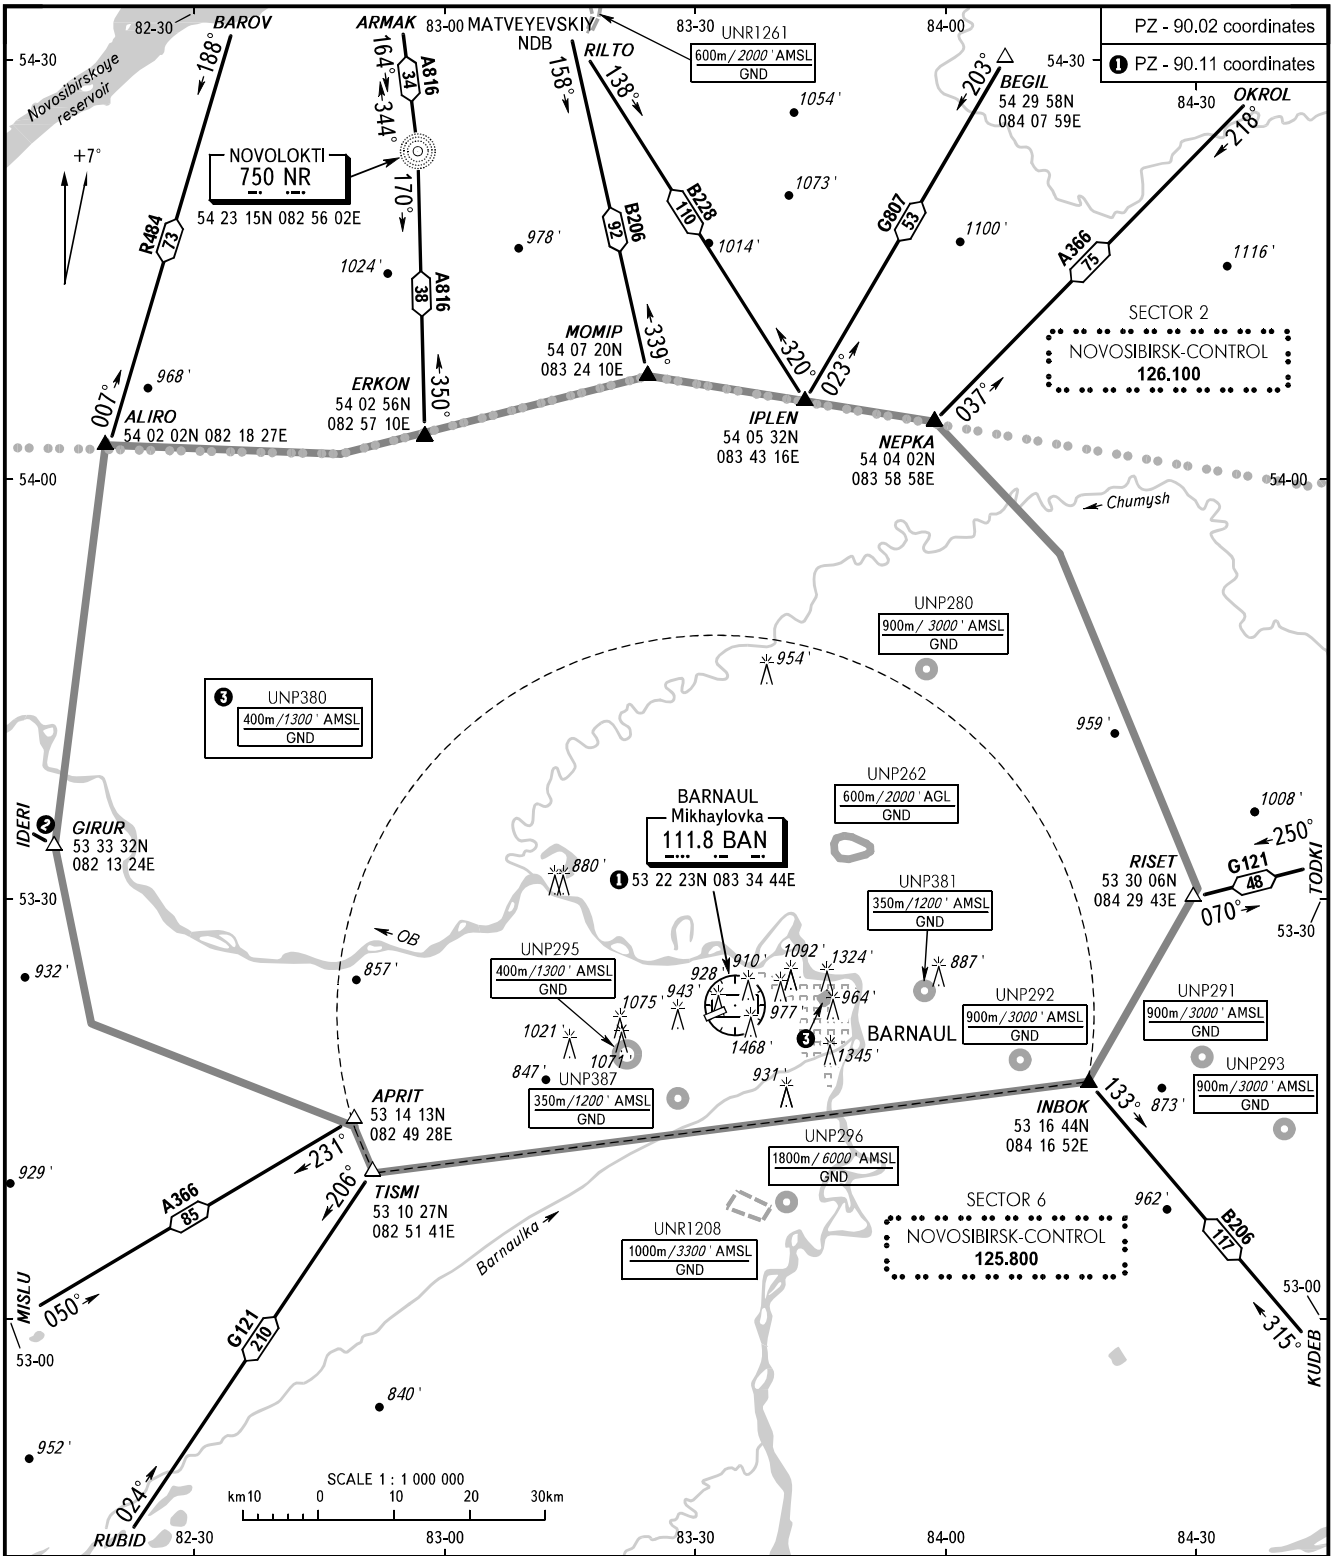

AREA CHART - ICAO

ARRIVAL, DEPARTURE
AND TRANSIT ROUTES

BARNAUL, RUSSIA

MIKHAYLOVKA

PZ - 90.02 coordinates
PZ - 90.11 coordinates

SECTOR 2
NOVOSIBIRSK-CONTROL
126.100

BARNAUL
Mikhaylovka
111.8 BAN

SECTOR 6
NOVOSIBIRSK-CONTROL
125.800

UNP380
400m/1300' AMSL
GND

UNP262
600m/2000' AGL
GND

UNP381
350m/1200' AMSL
GND

UNP295
400m/1300' AMSL
GND

UNP292
900m/3000' AMSL
GND

UNP291
900m/3000' AMSL
GND

UNP293
900m/3000' AMSL
GND

UNP387
350m/1200' AMSL
GND

UNP296
1800m/6000' AMSL
GND

UNR1208
1000m/3300' AMSL
GND

UNR1261
600m/2000' AMSL
GND

G807
33

A366
75

R484
73

G121
210

B206
177

TOWER 123.500

2 IDERI 53 35 56N 082 06 03E
A489 291° GIRUR
111°
NOT TO SCALE

BEARINGS AND TRACKS ARE MAGNETIC
ALTITUDES AND ELEVATIONS IN FEET
DISTANCES IN KILOMETRES

CHANGE: B228, UNP380, UNP381, UNP387