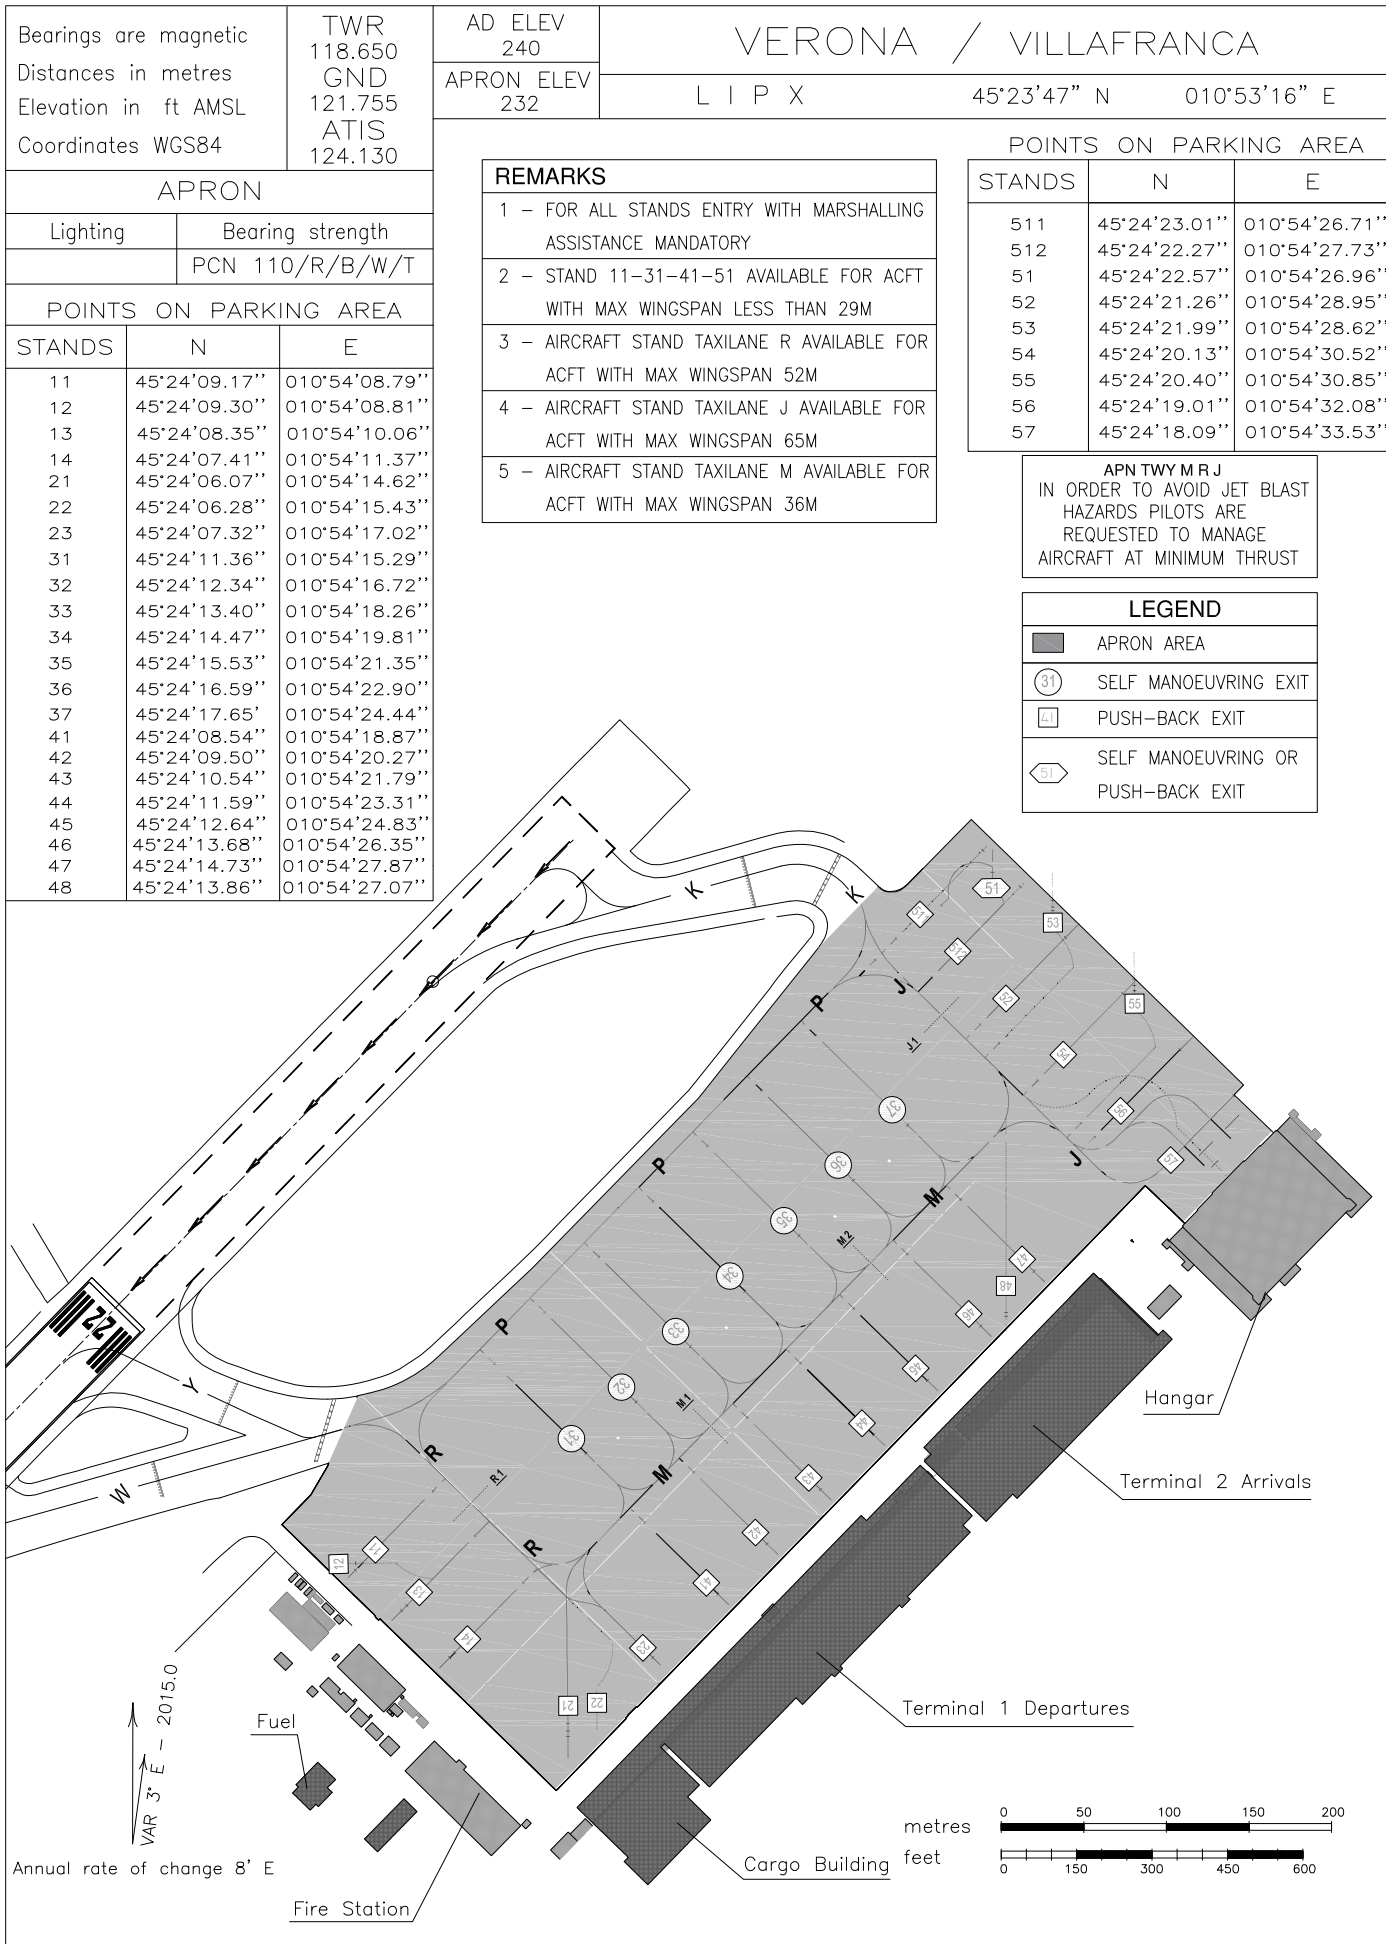

AIRCRAFT PARKING DOCKING CHART-ICAO

CHANGE: GND AND ATIS FREQUENCY MODIFIED AND UPDATED CHART

Data provided by
 AEROPORTO V.CATULLO SpA