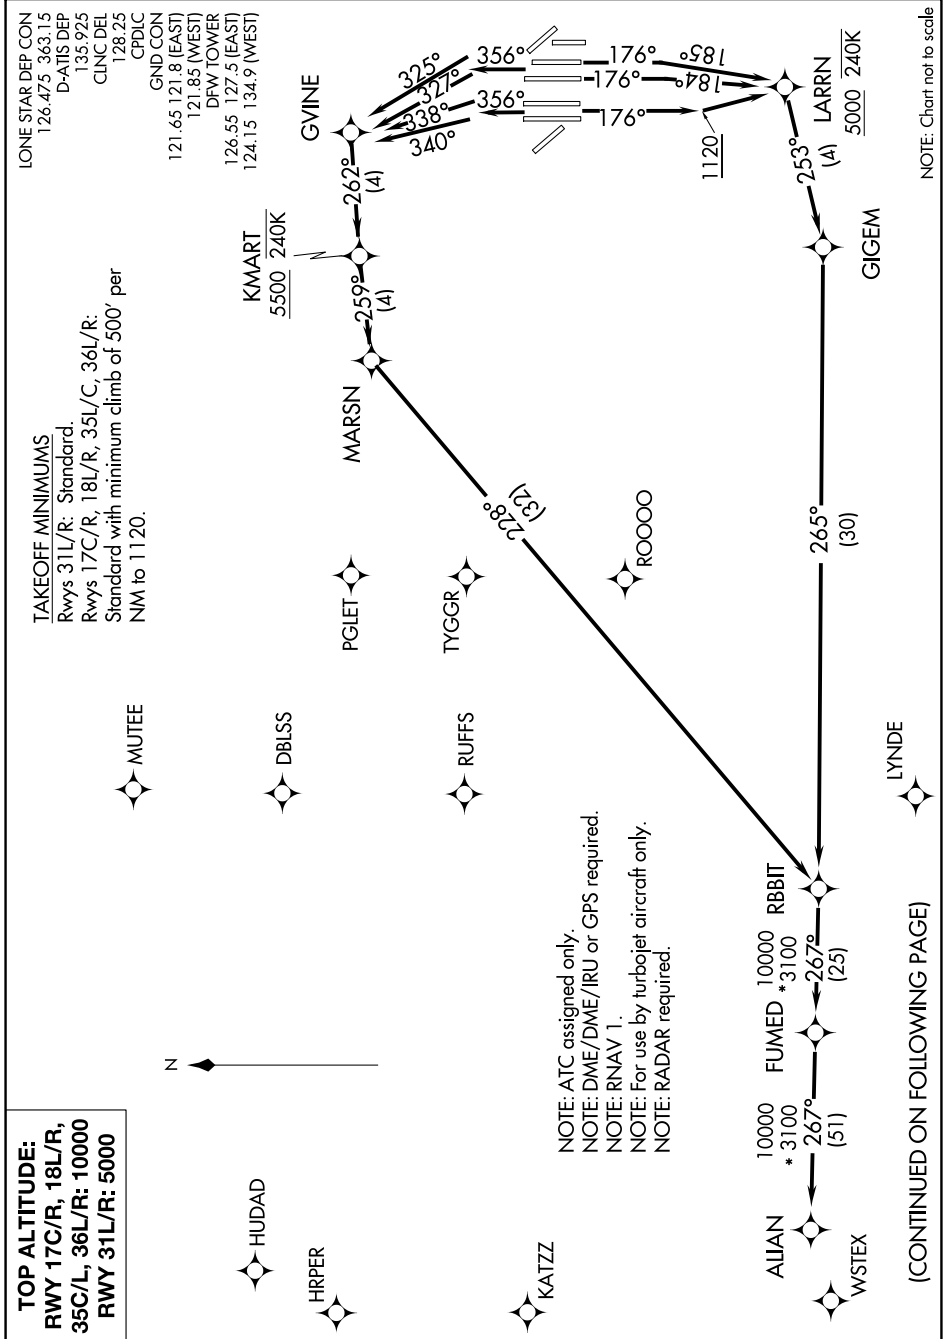

ALIAN TWO DEPARTURE (RNAV)

SC-2, 20 MAR 2025 to 17 APR 2025

NOTE: Chart not to scale

SC-2, 20 MAR 2025 to 17 APR 2025

ALIAN TWO DEPARTURE (RNAV)

(CONTINUED ON FOLLOWING PAGE)