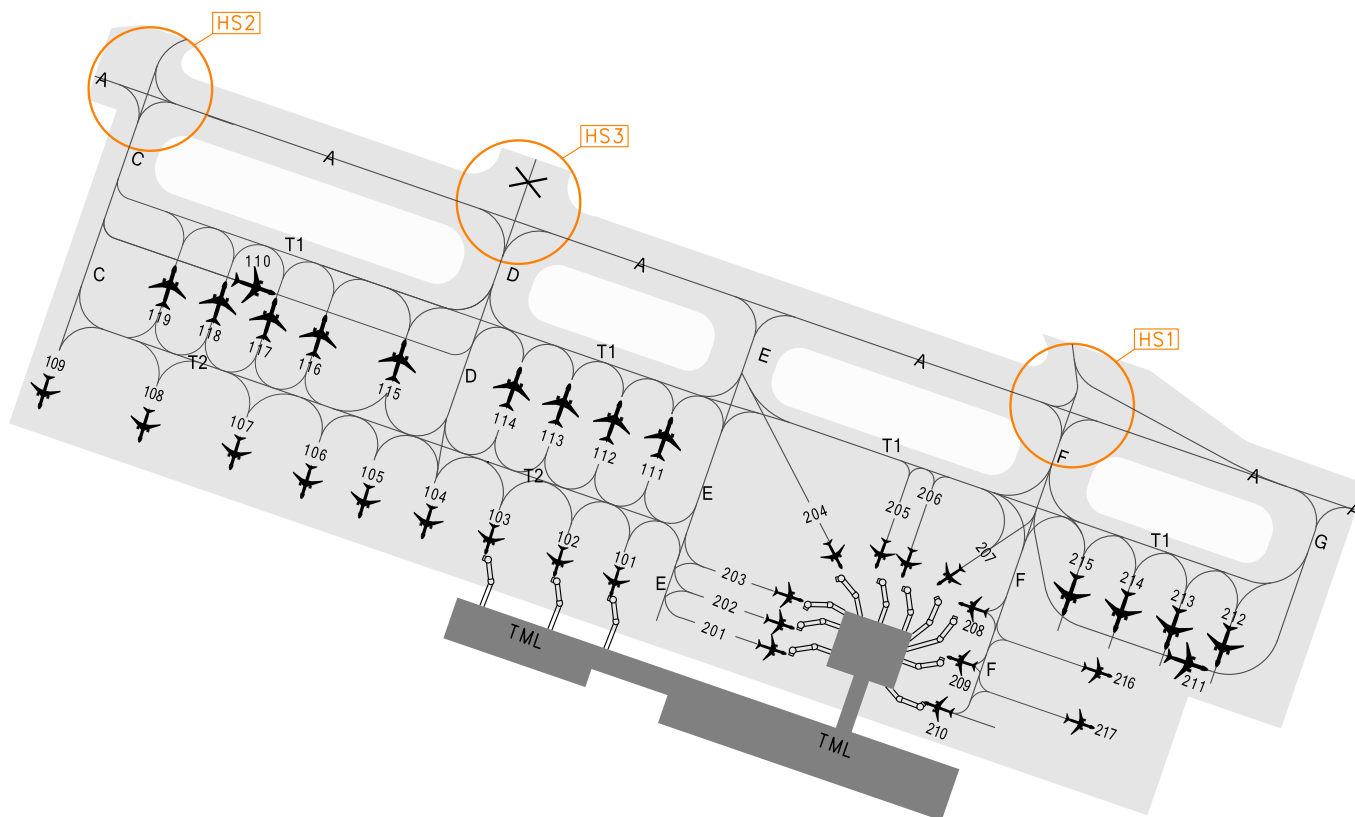

AIRCRAFT PARKING CHART-ICAO

D-ATIS 126.85
TWR 118.5(124.35)
GND 121.6(DCL AVBL)

ZLXN XINING/Caojiapu

Bearing strength

PCR 1880/F/D/W/T:Stands 107-109
PCR 840/R/A/W/T:Stands 110, 211
PCR 820/R/B/W/T:Stands 216, 217
PCR 700/R/A/W/T:Stand 208
PCR 660/R/A/W/T:Stands 105, 106, 111-119, 203, 205, 206, 212-215
PCR 650/R/A/W/T:Stands 101, 102, 204, 207
PCR 640/R/A/W/T:Stands 103, 104, 201, 202, 209, 210

Changes: PCR.