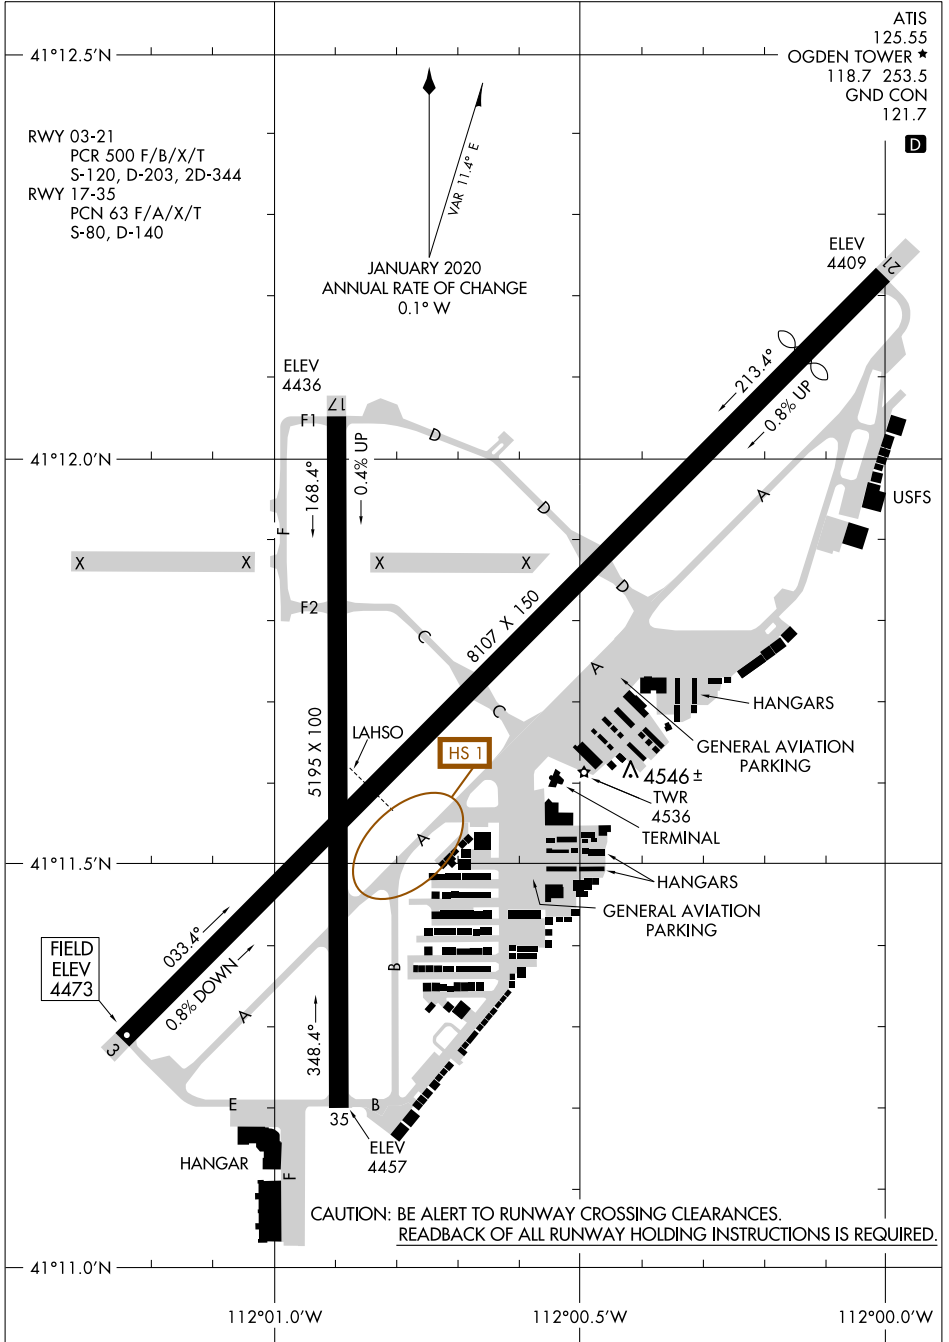

24361
AIRPORT DIAGRAM

AL-297 (FAA)

OGDEN-HINCKLEY (OGD)
OGDEN, UTAH

SW-4, 20 MAR 2025 to 17 APR 2025

SW-4, 20 MAR 2025 to 17 APR 2025

CAUTION: BE ALERT TO RUNWAY CROSSING CLEARANCES.
READBACK OF ALL RUNWAY HOLDING INSTRUCTIONS IS REQUIRED.