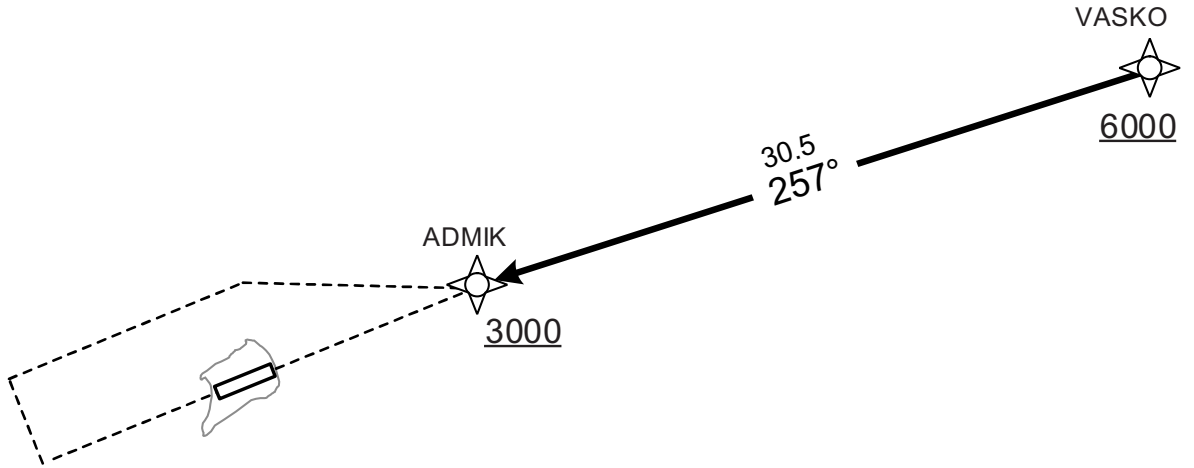

STANDARD ARRIVAL CHART - INSTRUMENT

RJAW /IWOTO

RNAV STAR

VASKO ARRIVAL	RNP1
---------------	------

Note GNSS required.

VAR 4°W

CHANGE : Course FM VASKO to ADMIK. VAR. Waypoint Coordinates added.

From VASKO at or above 6000FT, to ADMIK at or above 3000FT.

Serial Number	Path Descriptor	Waypoint Identifier	Fly Over	Course °M(°T)	Magnetic Variation	Distance (NM)	Turn Direction	Altitude (FT)	Speed (KIAS)	Vertical Angle	Navigation Specification
001	IF	VASKO	—	—	-4.0	—	—	+6000	—	—	RNP1
002	TF	ADMIK	—	257 (252.5)	-4.0	30.5	—	+3000	—	—	RNP1

Waypoint Coordinates

Waypoint Identifier	Coordinates
VASKO	250015.8N / 1420213.0E
ADMIK	245102.9N / 1413009.6E

INTENTIONALLY LEFT BLANK