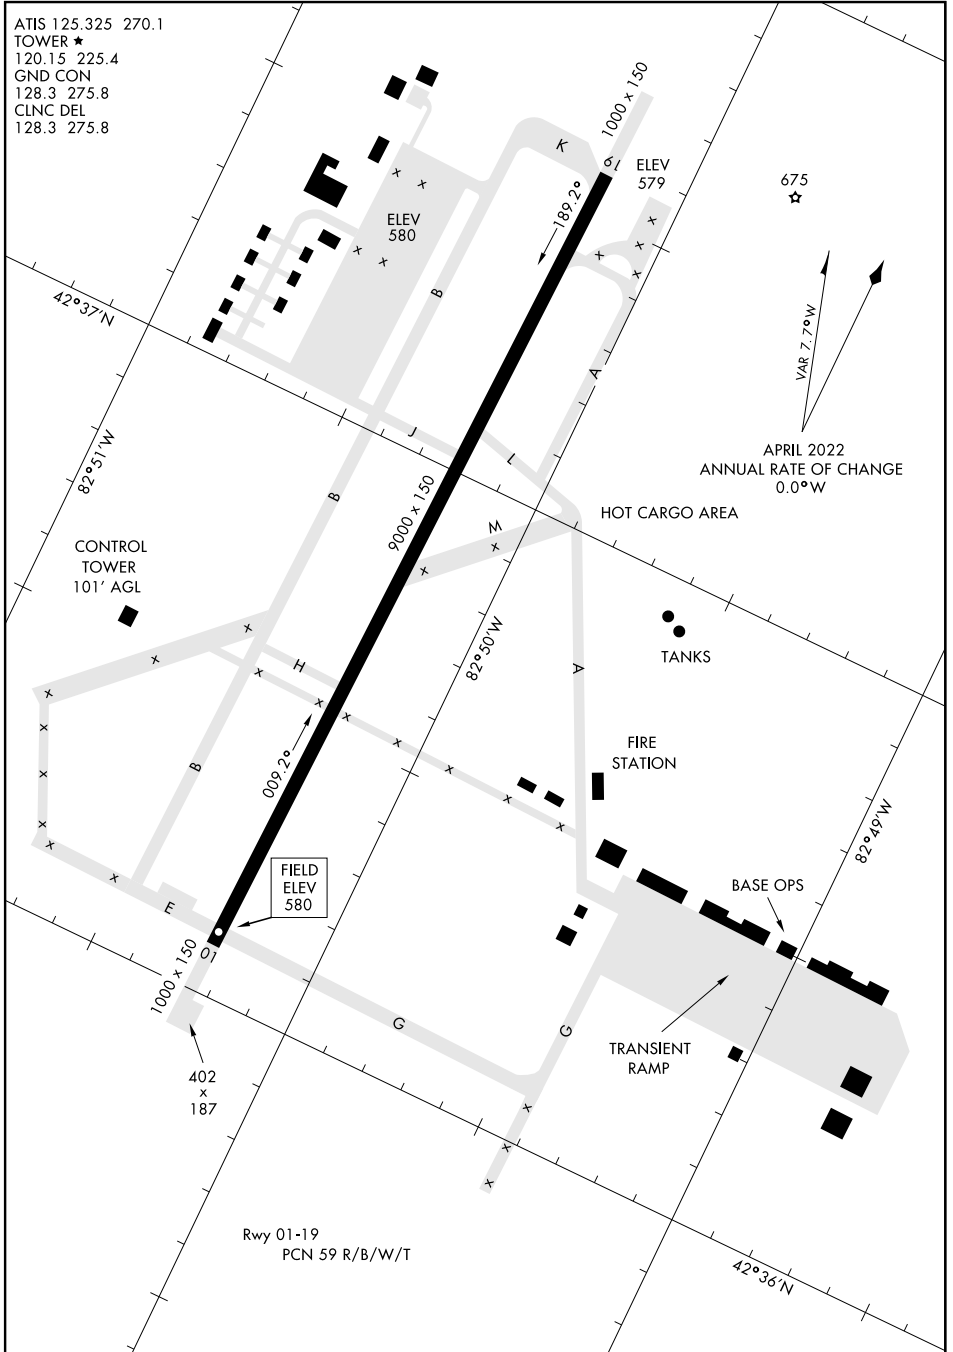

22111

# AIRPORT DIAGRAM

AL-276 [USAF]

SELFRIDGE ANGB (KMTC)

MT. CLEMENS, MICHIGAN

ATIS 125.325 270.1  
 TOWER ★  
 120.15 225.4  
 GND CON  
 128.3 275.8  
 CLNC DEL  
 128.3 275.8

EC-1, 20 MAR 2025 to 17 APR 2025

# AIRPORT DIAGRAM

SELFRIDGE ANGB (KMTC)  
MT. CLEMENS, MICHIGAN