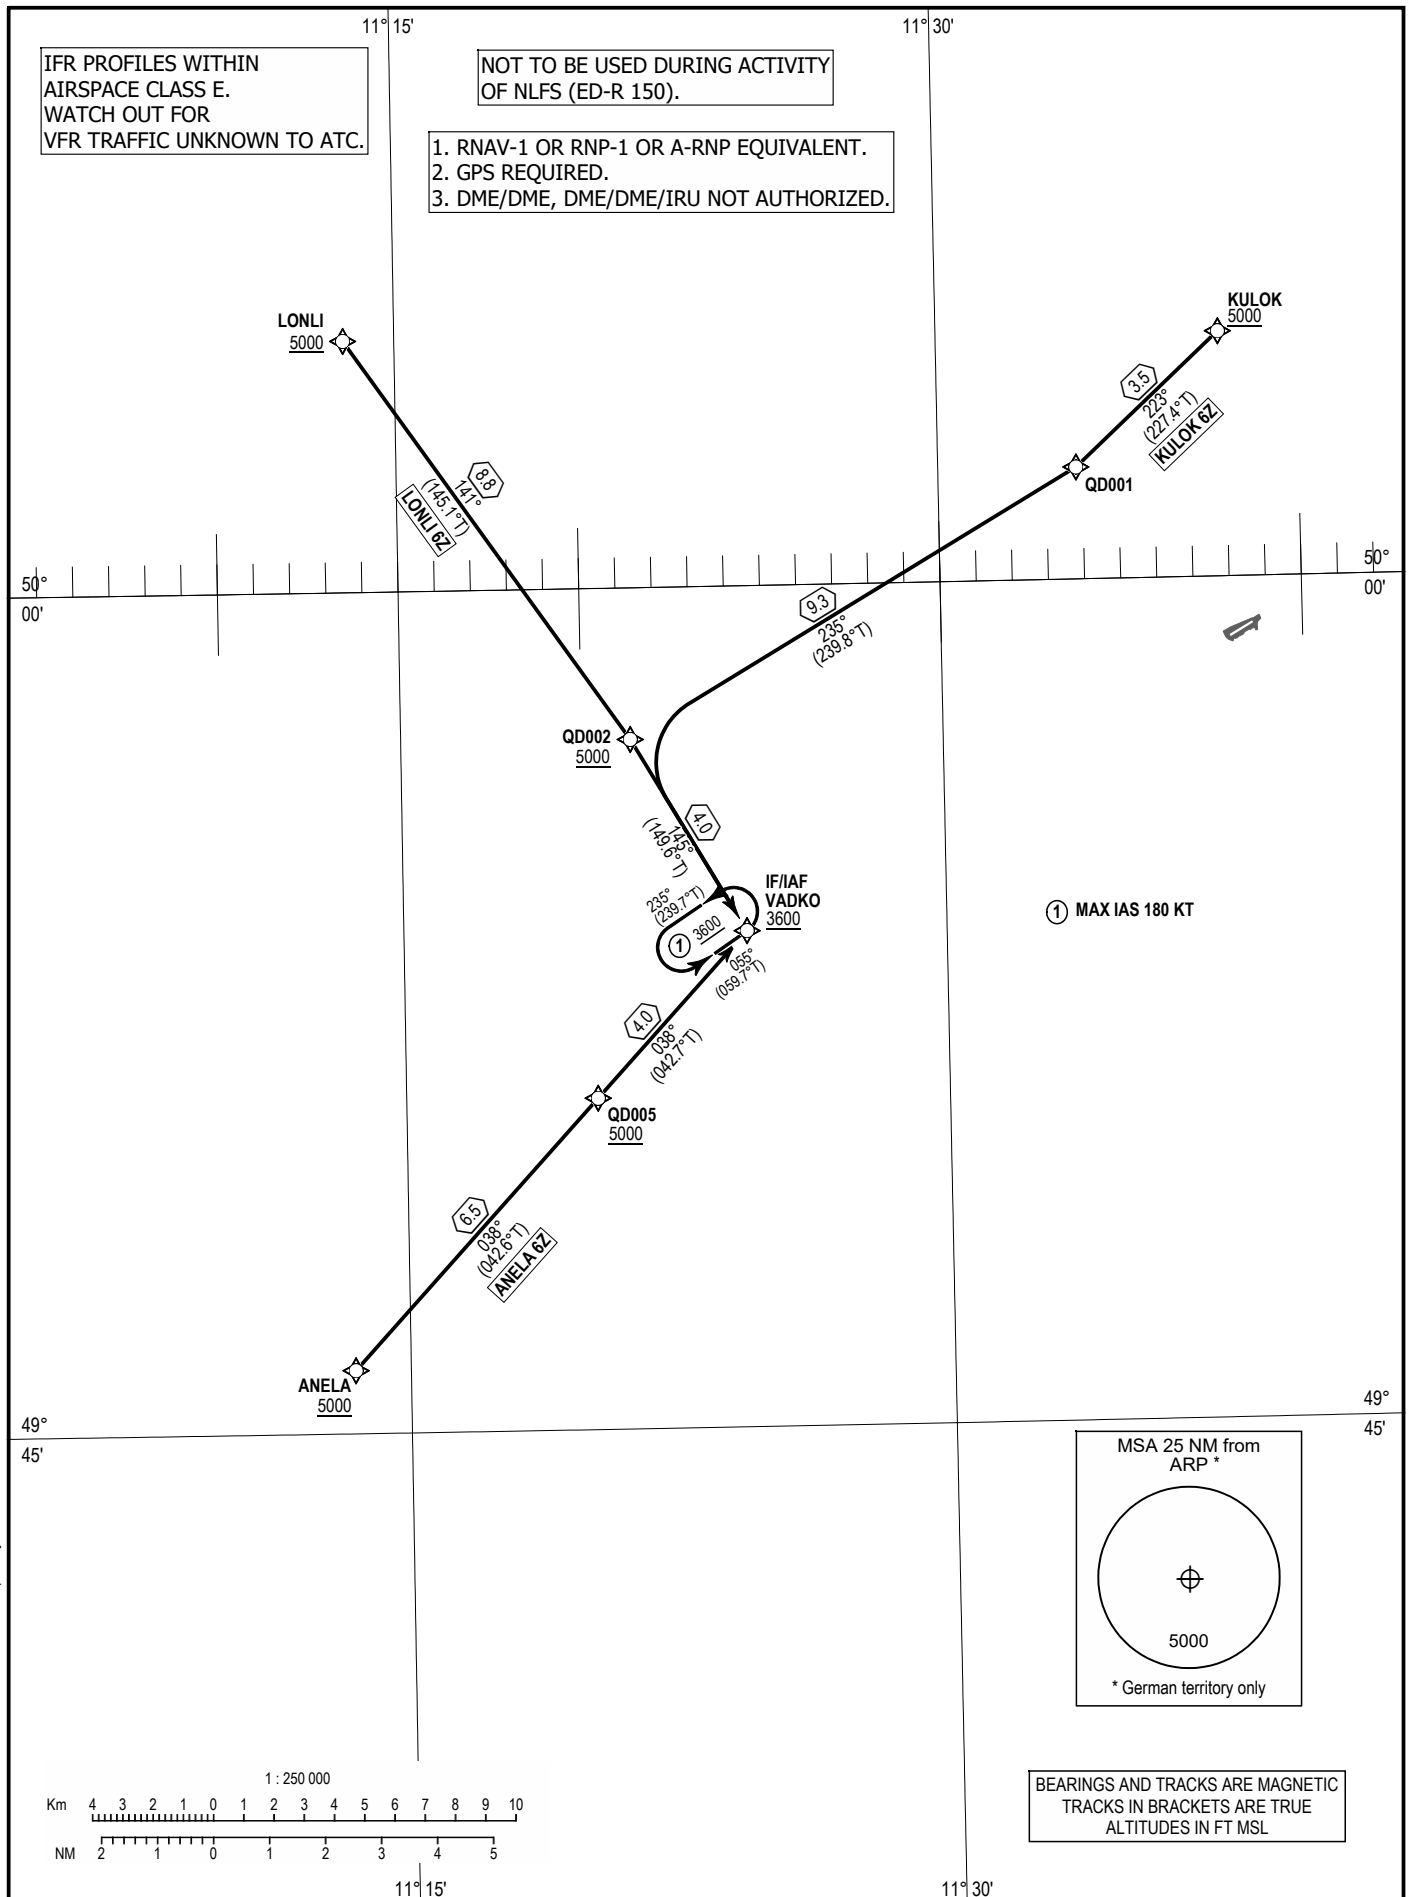

STANDARD ARRIVAL CHART -
INSTRUMENT (STAR) - ICAO
RNAV (GPS)

BAYREUTH INFORMATION 127.530
MUENCHEN RADAR 129.525

TRANSITION
ALTITUDE 5000
VAR 4° E

BAYREUTH
RWY 06
ANELA 6Z KULOK 6Z LONLI 6Z

Correction: Completely revised.